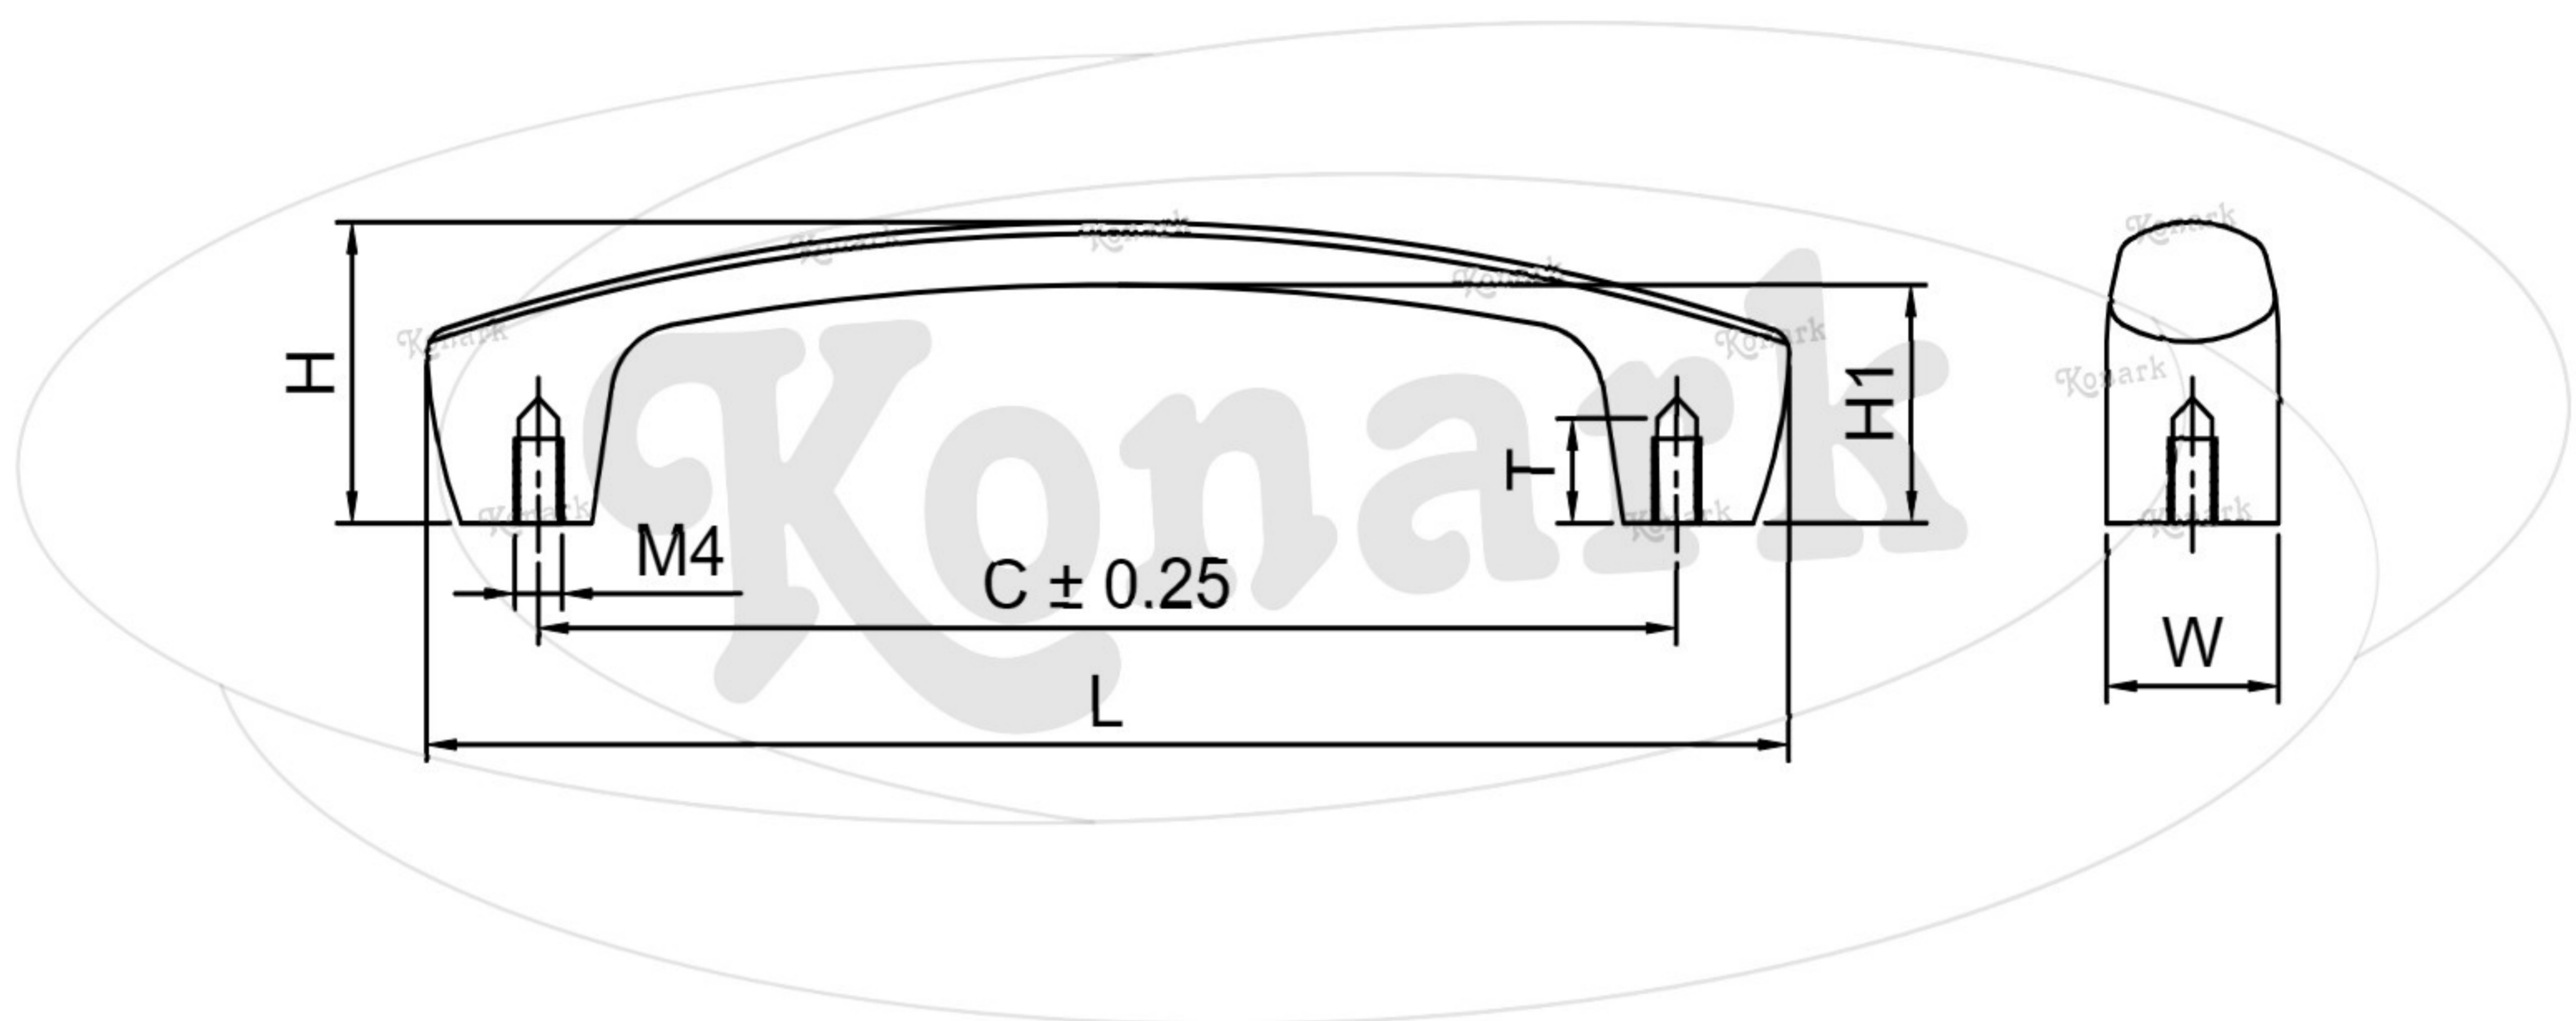

## Model : KFH-155

Finish	Size	Product Code	C	L	H	W	H1	T
MT	96mm	KFH-155 96	96	114	24	11	19	8
CP								
SP								
MC								
BM								
RG								
BA								
CA								

**FINISH:**

MT	CP	SP	MC	BM	RG	BA	CA
							
Matt	Chrome	Satin	Matt Chrome	Black Matt	Rose Gold	Brass Antique	Copper Antique