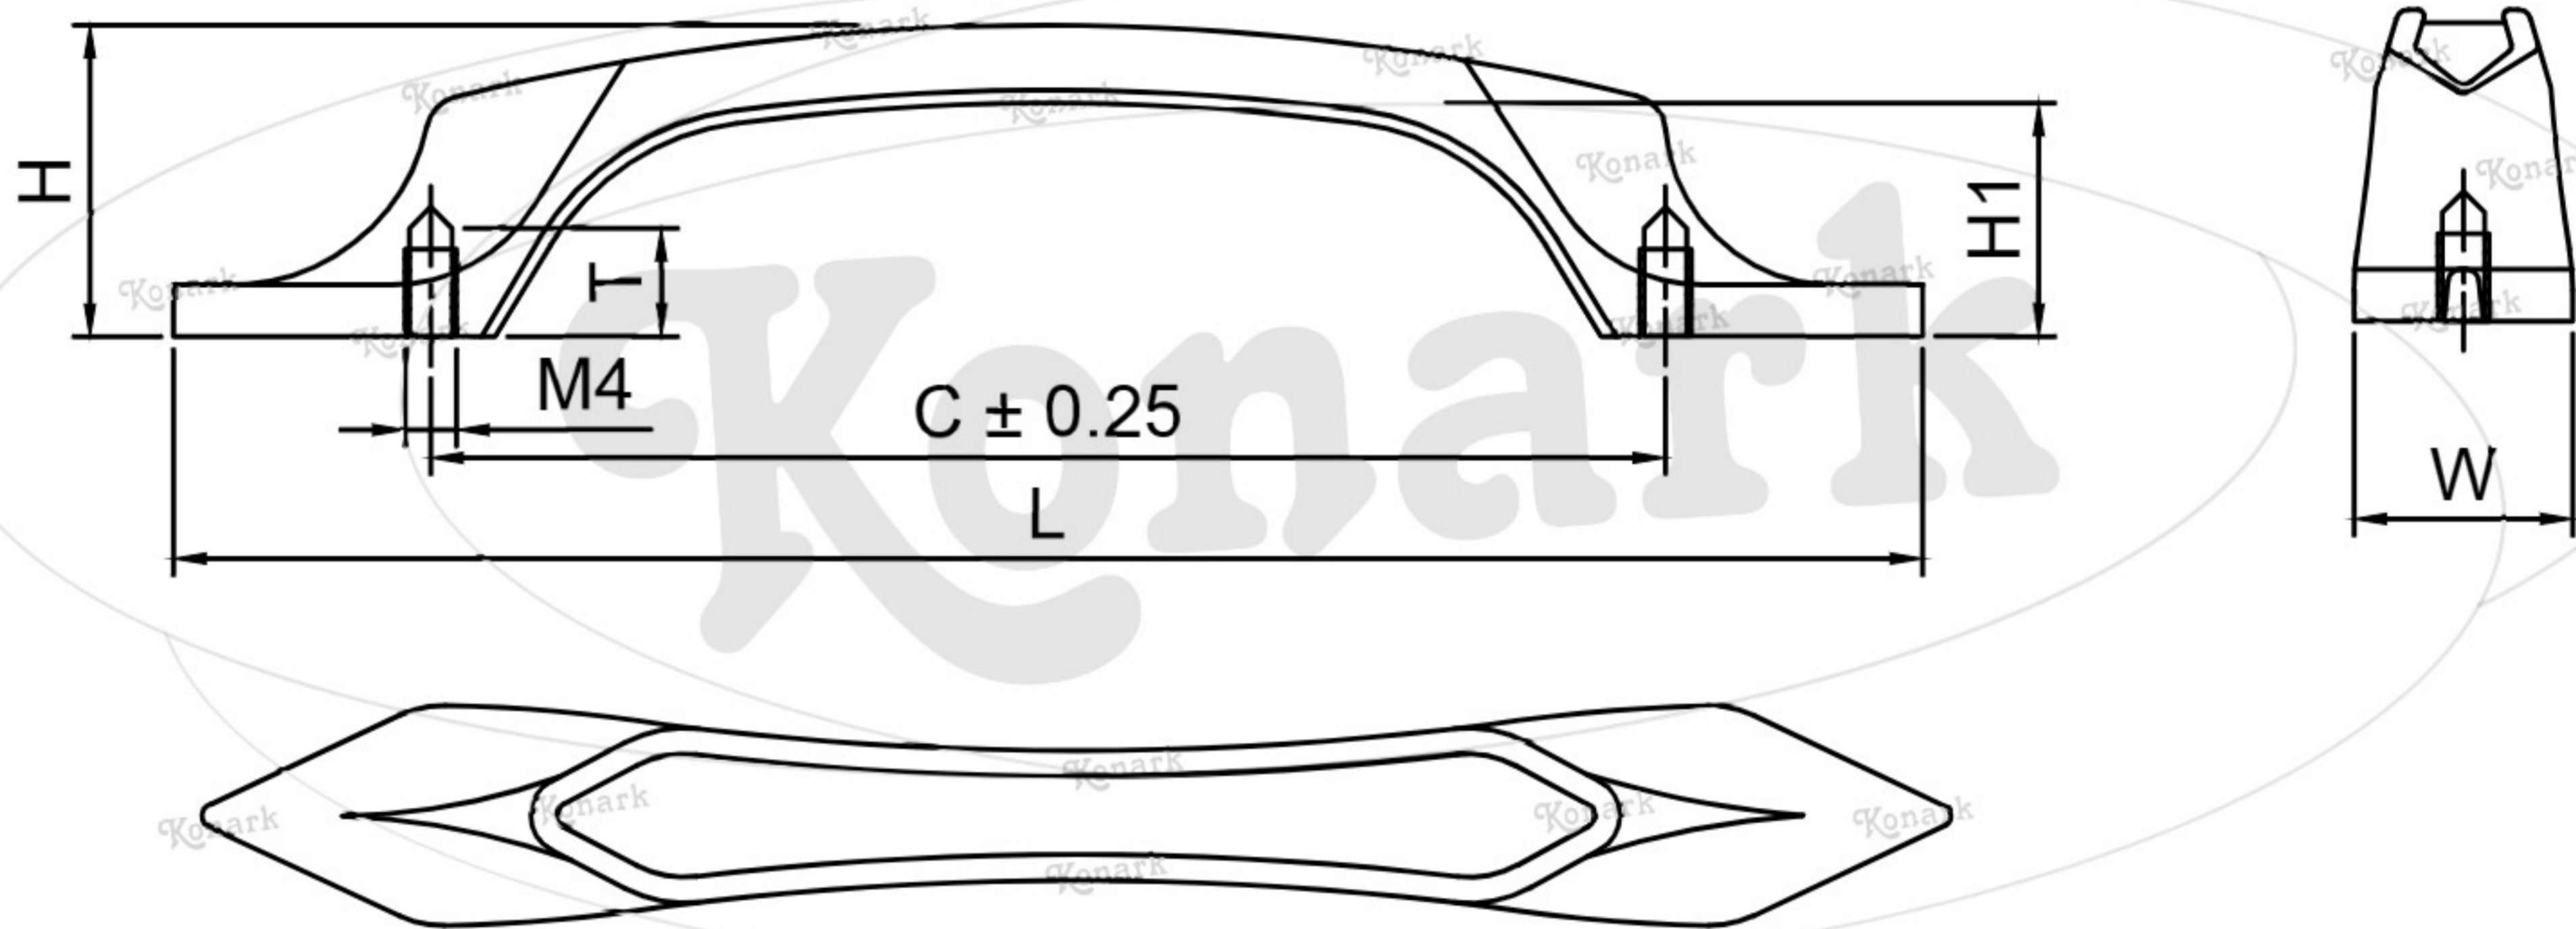

Model : KFH-121

Finish	Size	Product Code	C	L	H	W	H1	T
MT CP SP MC BM RG BA CA	96mm	KFH-121 96	96	130	24	17	18	7