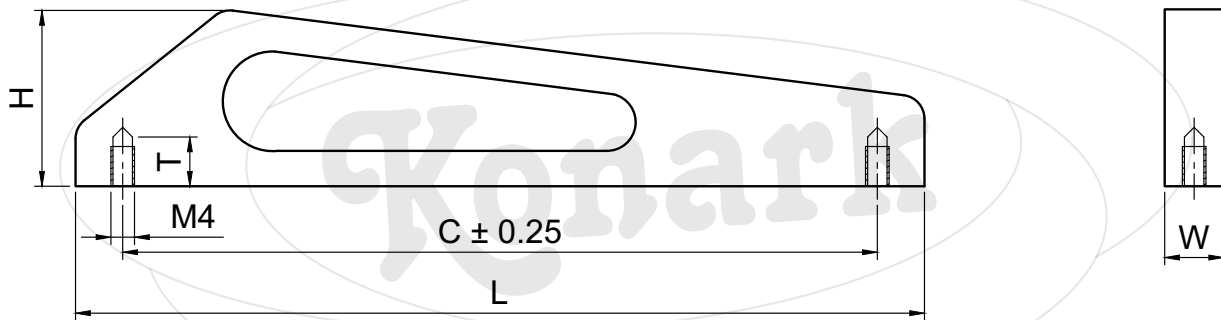

Model : GFH-010

Finish	Size	Product Code	C	L	H	W	H1	T
MT CP SP MC BM RG BA CA	128mm	GFH-010 128	128	144	30	10		8
	160mm	GFH-010 160	160	176	30	10		8
	224mm	GFH-010 224	224	240	30	10		8
	288mm	GFH-010 288	288	304	30	10		8
	320mm	GFH-010 320	320	336	30	10		8