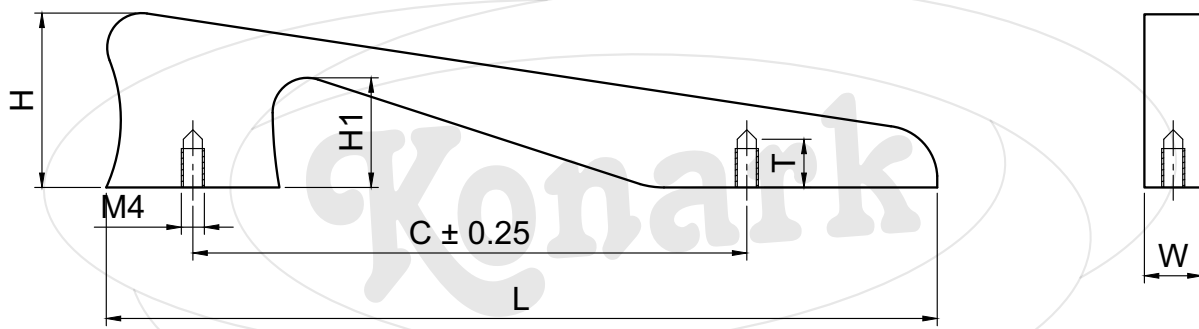

Model : GFH-011

Finish	Size	Product Code	C	L	H	W	H1	T
MT	96mm	GFH-011 96	96	144	30	10	19	8
CP	128mm	GFH-011 128	128	176	30	10	19	8
SP	160mm	GFH-011 160	160	208	30	10	19	8
MC	224mm	GFH-011 224	224	272	30	10	19	8
BM	288mm	GFH-011 288	288	336	30	10	19	8
RG	320mm	GFH-011 320	320	368	30	10	19	8
BA								
CA								