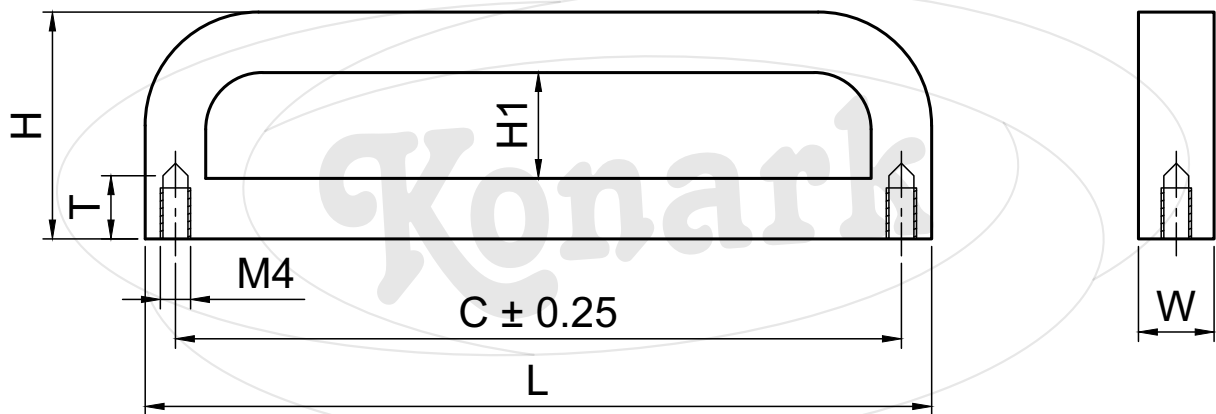

Model : GFH-016

| Finish | Size | Product Code | C | L | H | W | H1 | T |
|--------|-------|--------------|-----|-----|----|----|----|---|
| MT | 96mm | GFH-016 96 | 96 | 104 | 30 | 10 | 14 | 8 |
| CP | 128mm | GFH-016 128 | 128 | 136 | 30 | 10 | 14 | 8 |
| SP | 160mm | GFH-016 160 | 160 | 168 | 30 | 10 | 14 | 8 |
| MC | 224mm | GFH-016 224 | 224 | 232 | 30 | 10 | 14 | 8 |
| BM | 288mm | GFH-016 288 | 288 | 296 | 30 | 10 | 14 | 8 |
| RG | 320mm | GFH-016 320 | 320 | 328 | 30 | 10 | 14 | 8 |
| BA | | | | | | | | |
| CA | | | | | | | | |