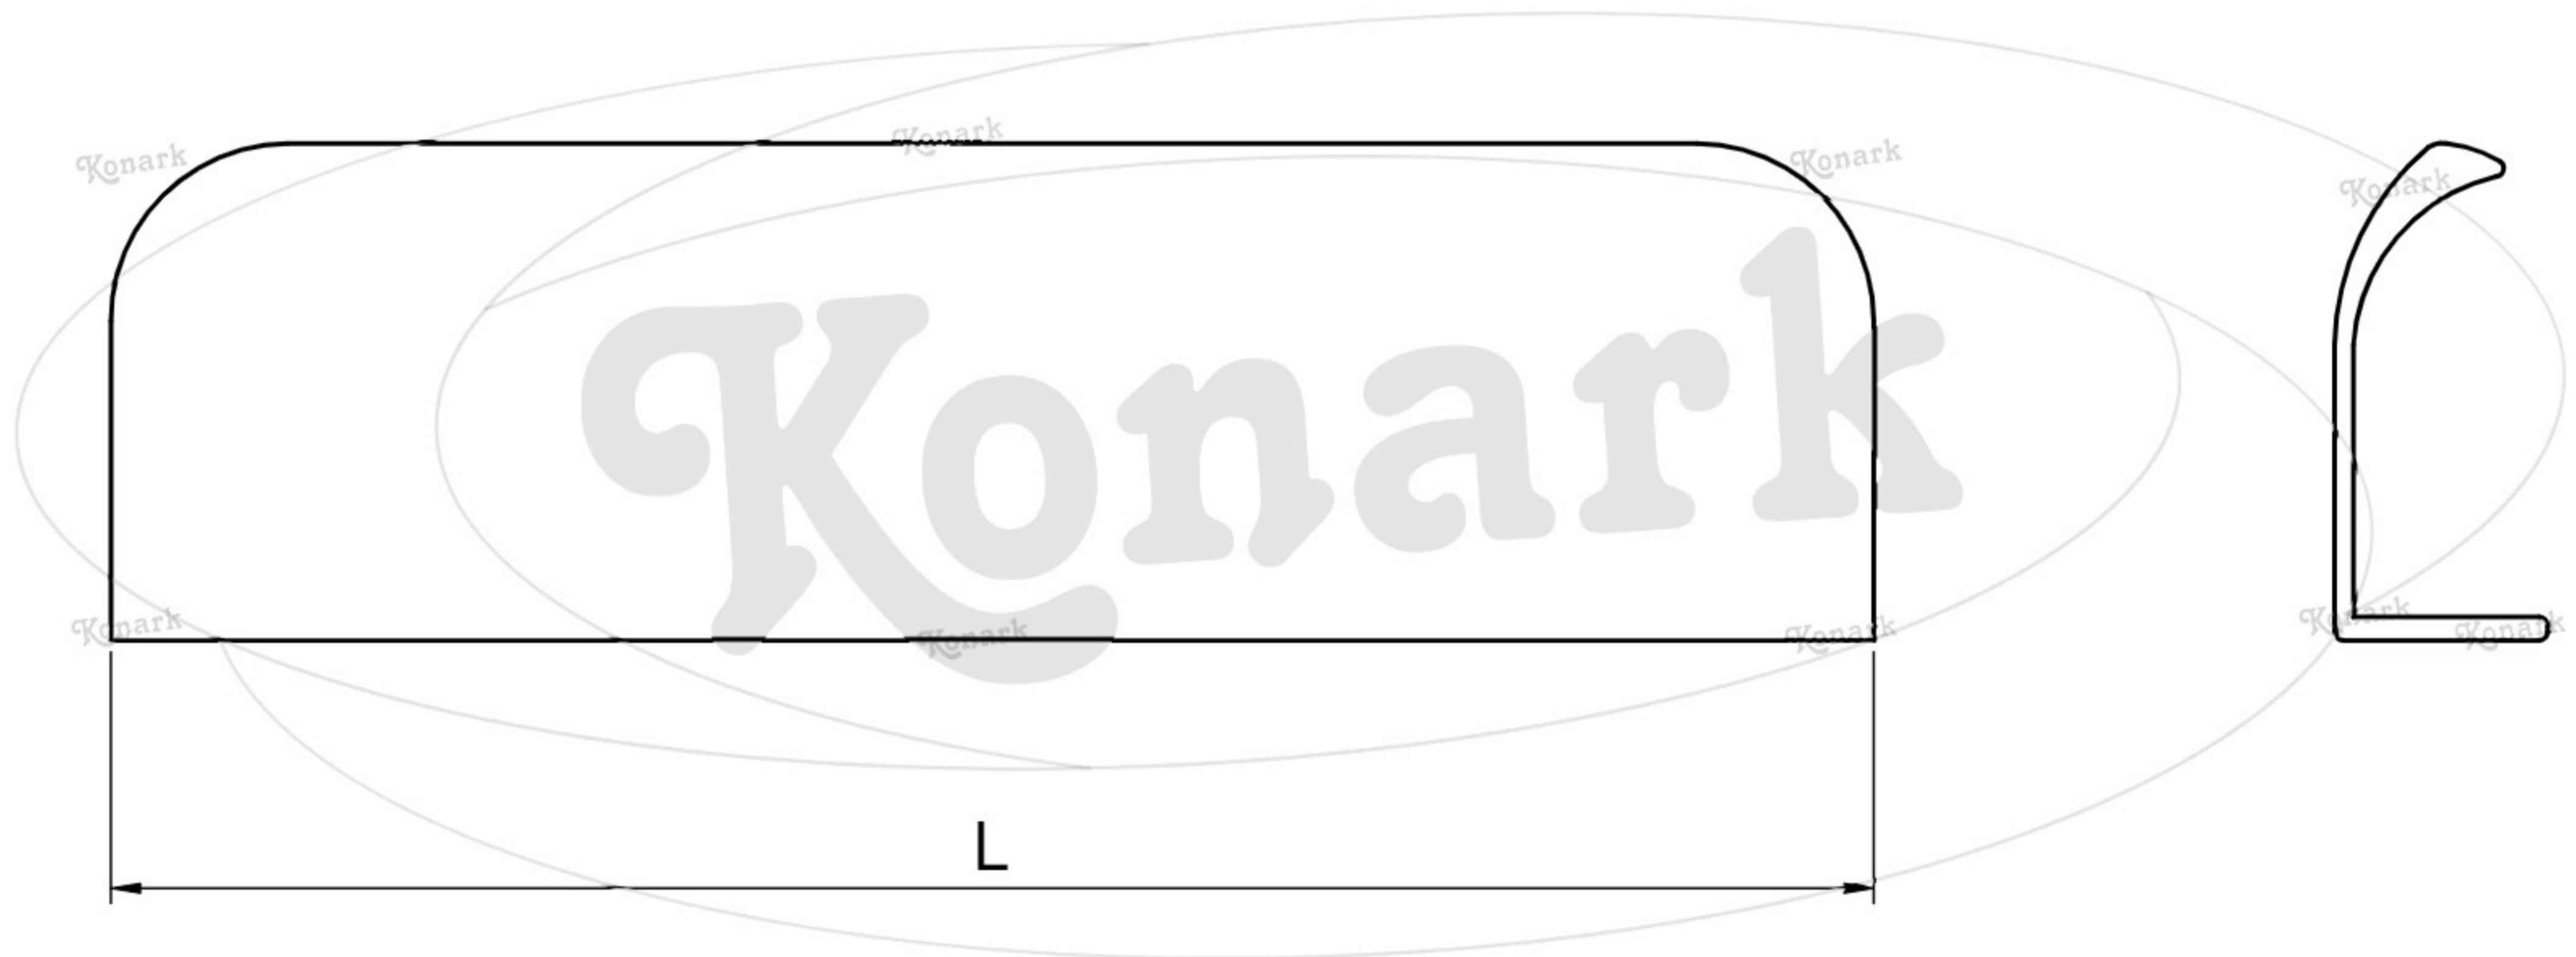

## Model : SPH-030

Finish	Size	Product Code	L
MT CP SP MC BM RG BA CA	147mm	SPH-030 147	147
	197mm	SPH-030 197	197
	247mm	SPH-030 247	247
	297mm	SPH-030 297	297
	347mm	SPH-030 347	347
	397mm	SPH-030 397	397
	447mm	SPH-030 447	447
	497mm	SPH-030 497	497
	597mm	SPH-030 597	597
	697mm	SPH-030 697	697
	797mm	SPH-030 797	797
	897mm	SPH-030 897	897
	997mm	SPH-030 997	997
	1197mm	SPH-030 1197	1197