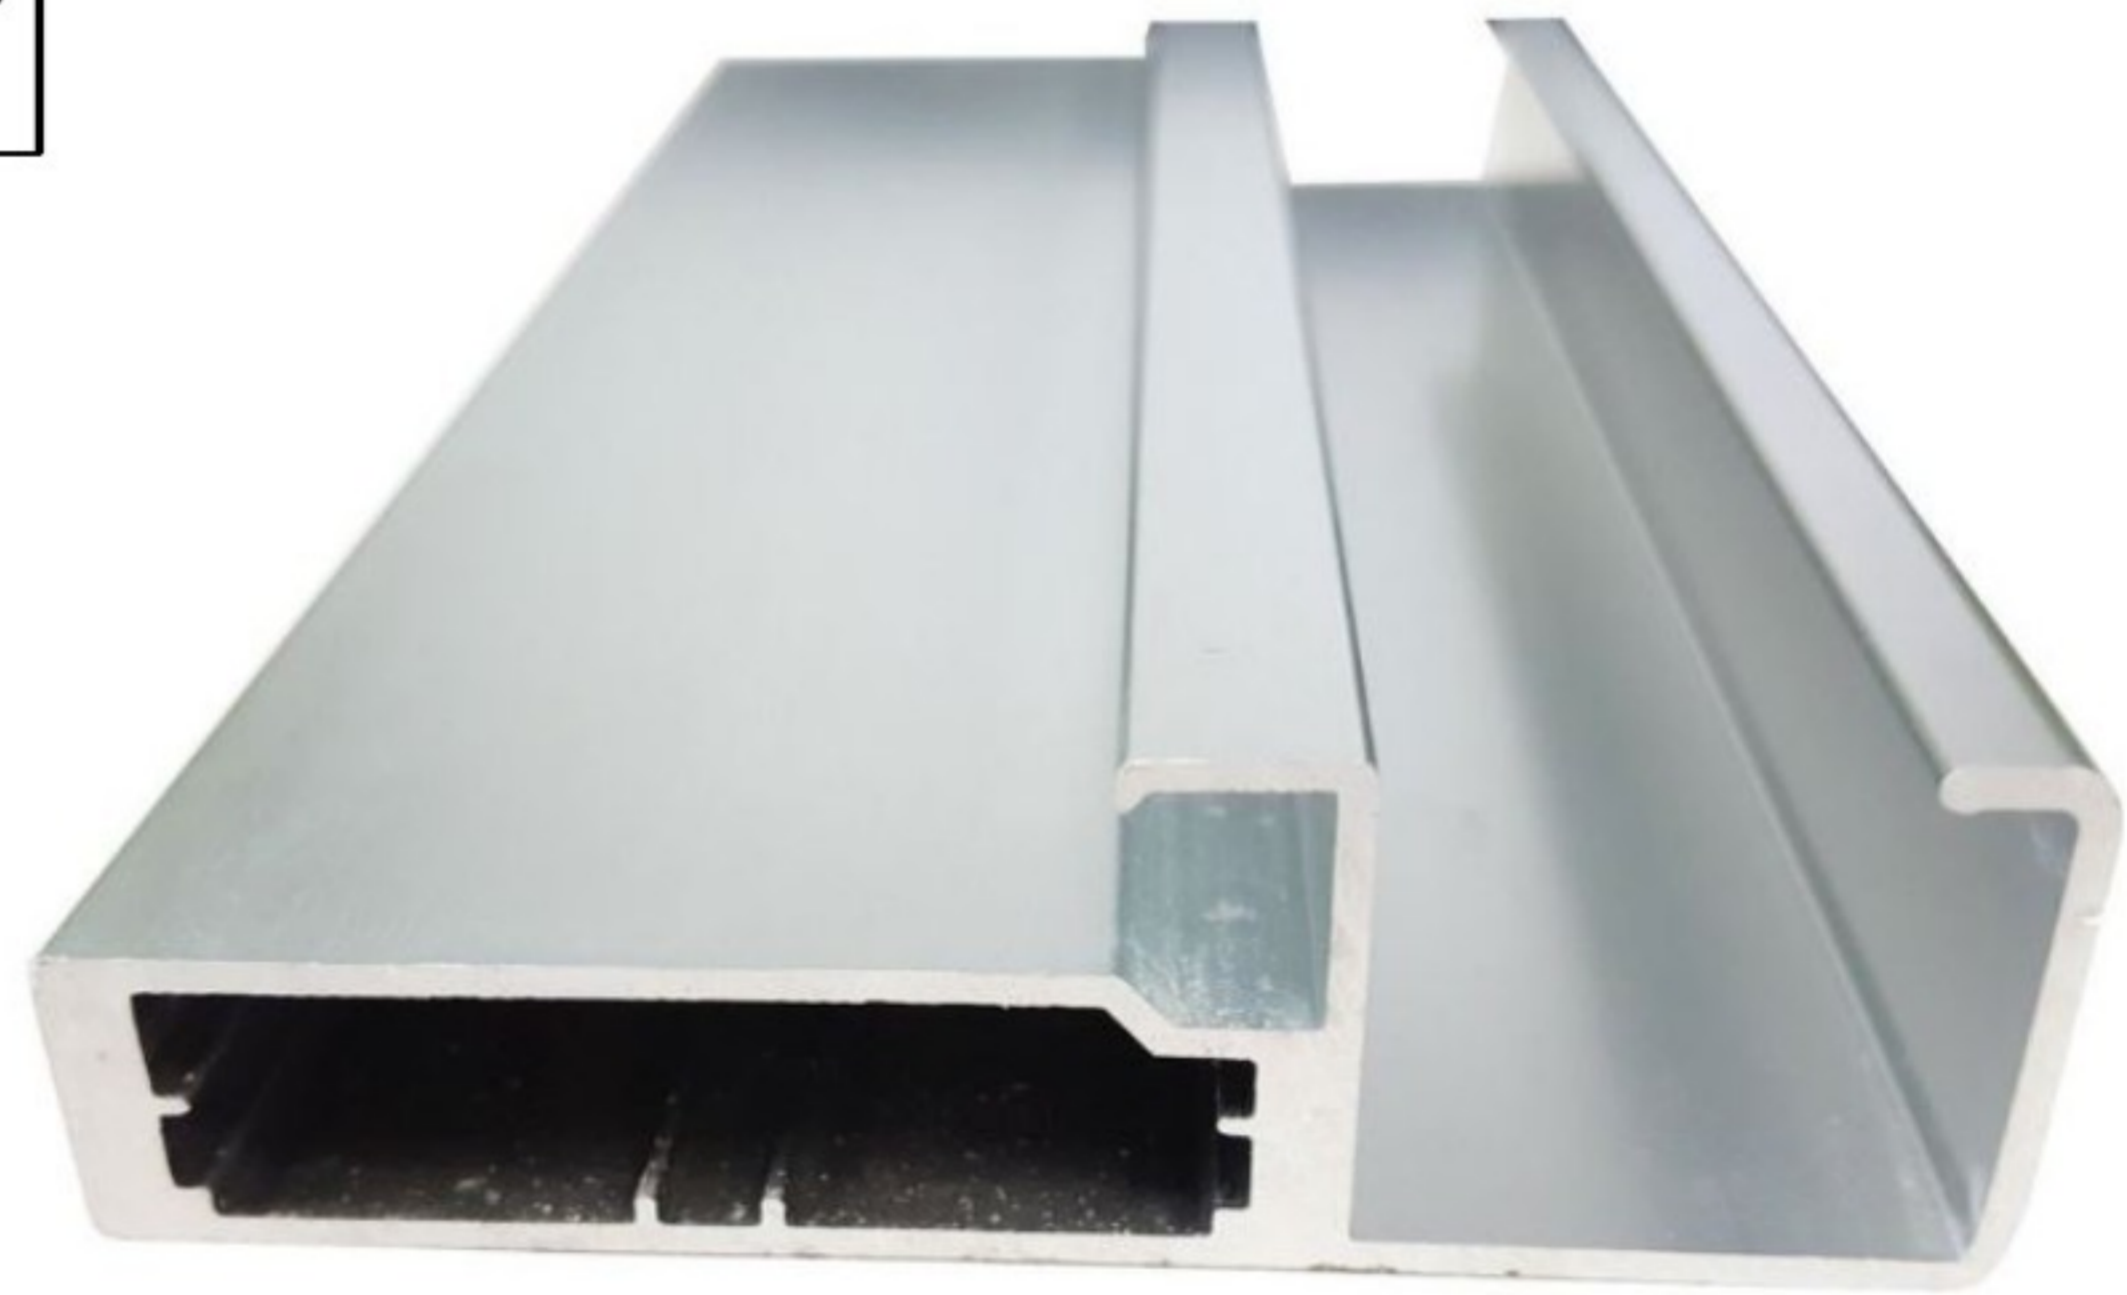

## Model : SPH-034

Size	Product Code	L
3 Mtr	SPH-034 3Mtr	3Mtr

**FINISH:**

MT	CP	SP	MC	BM	RG	BA	CA
							
Matt	Chrome	Satin	Matt Chrome	Black Matt	Rose Gold	Brass Antique	Copper Antique