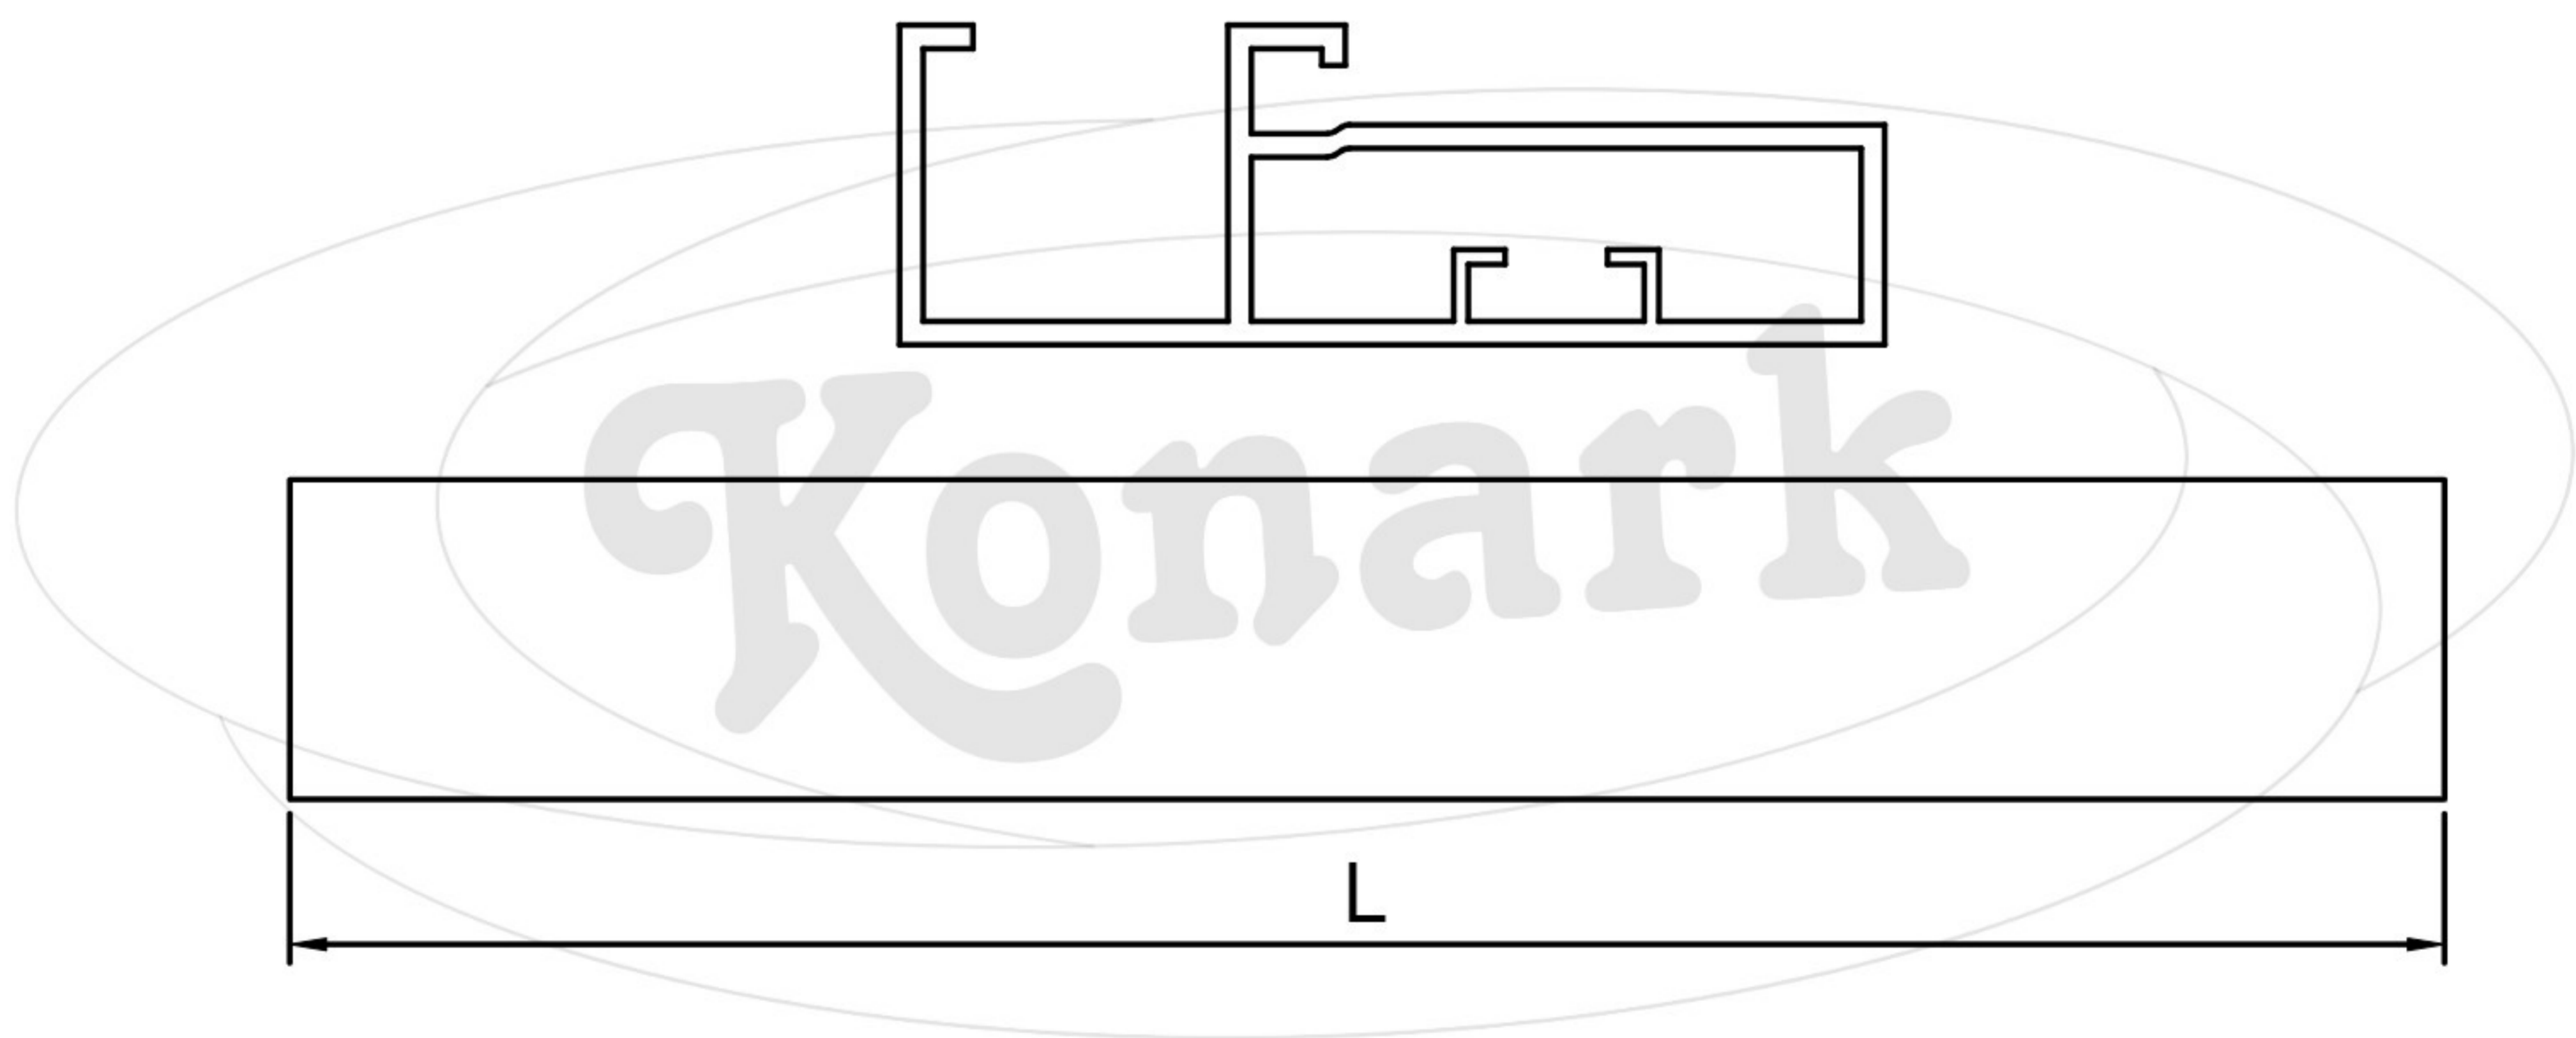

## Model : SPH-034

Size	Product Code	L
3 Mtr	SPH-034 3Mtr	3Mtr

**FINISH:**

MT	CP	SP	MC	BM	RG	BA	CA
							
Matt	Chrome	Satin	Matt Chrome	Black Matt	Rose Gold	Brass Antique	Copper Antique