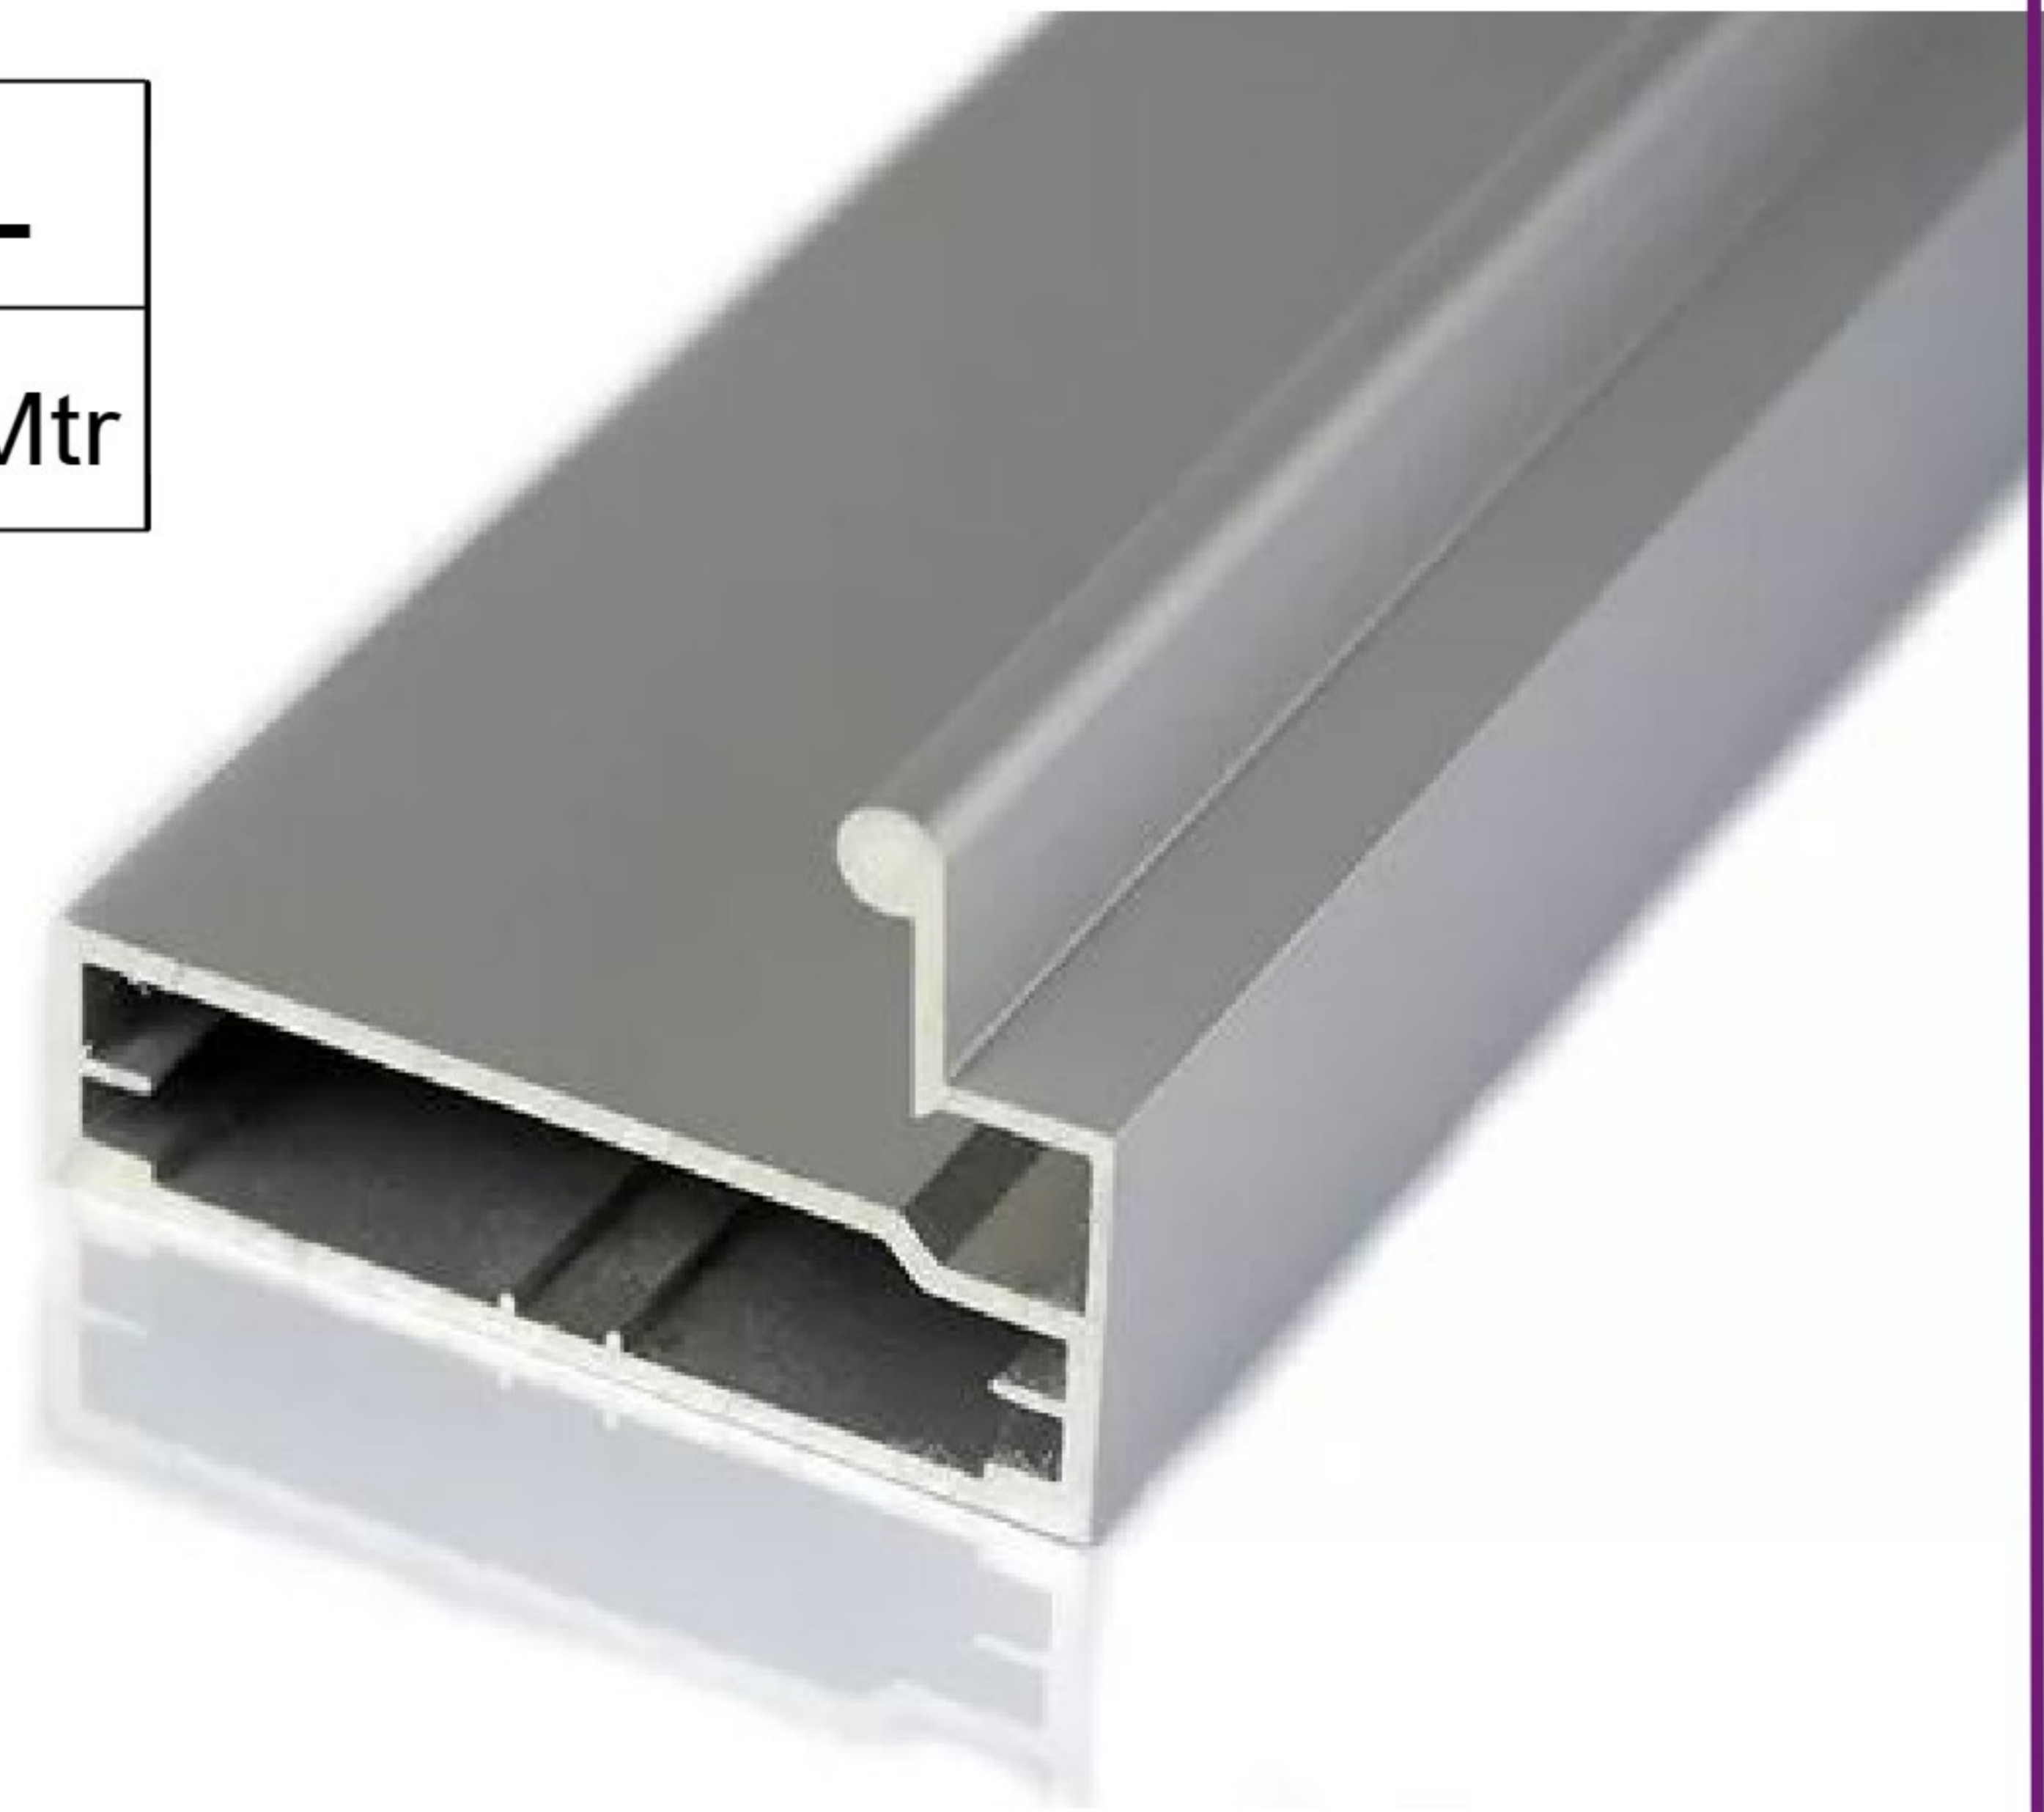

## Model : SPH-035

Size	Product Code	L
3 Mtr	SPH-035 3Mtr	3Mtr

**FINISH:**

MT	CP	SP	MC	BM	RG	BA	CA
							
Matt	Chrome	Satin	Matt Chrome	Black Matt	Rose Gold	Brass Antique	Copper Antique