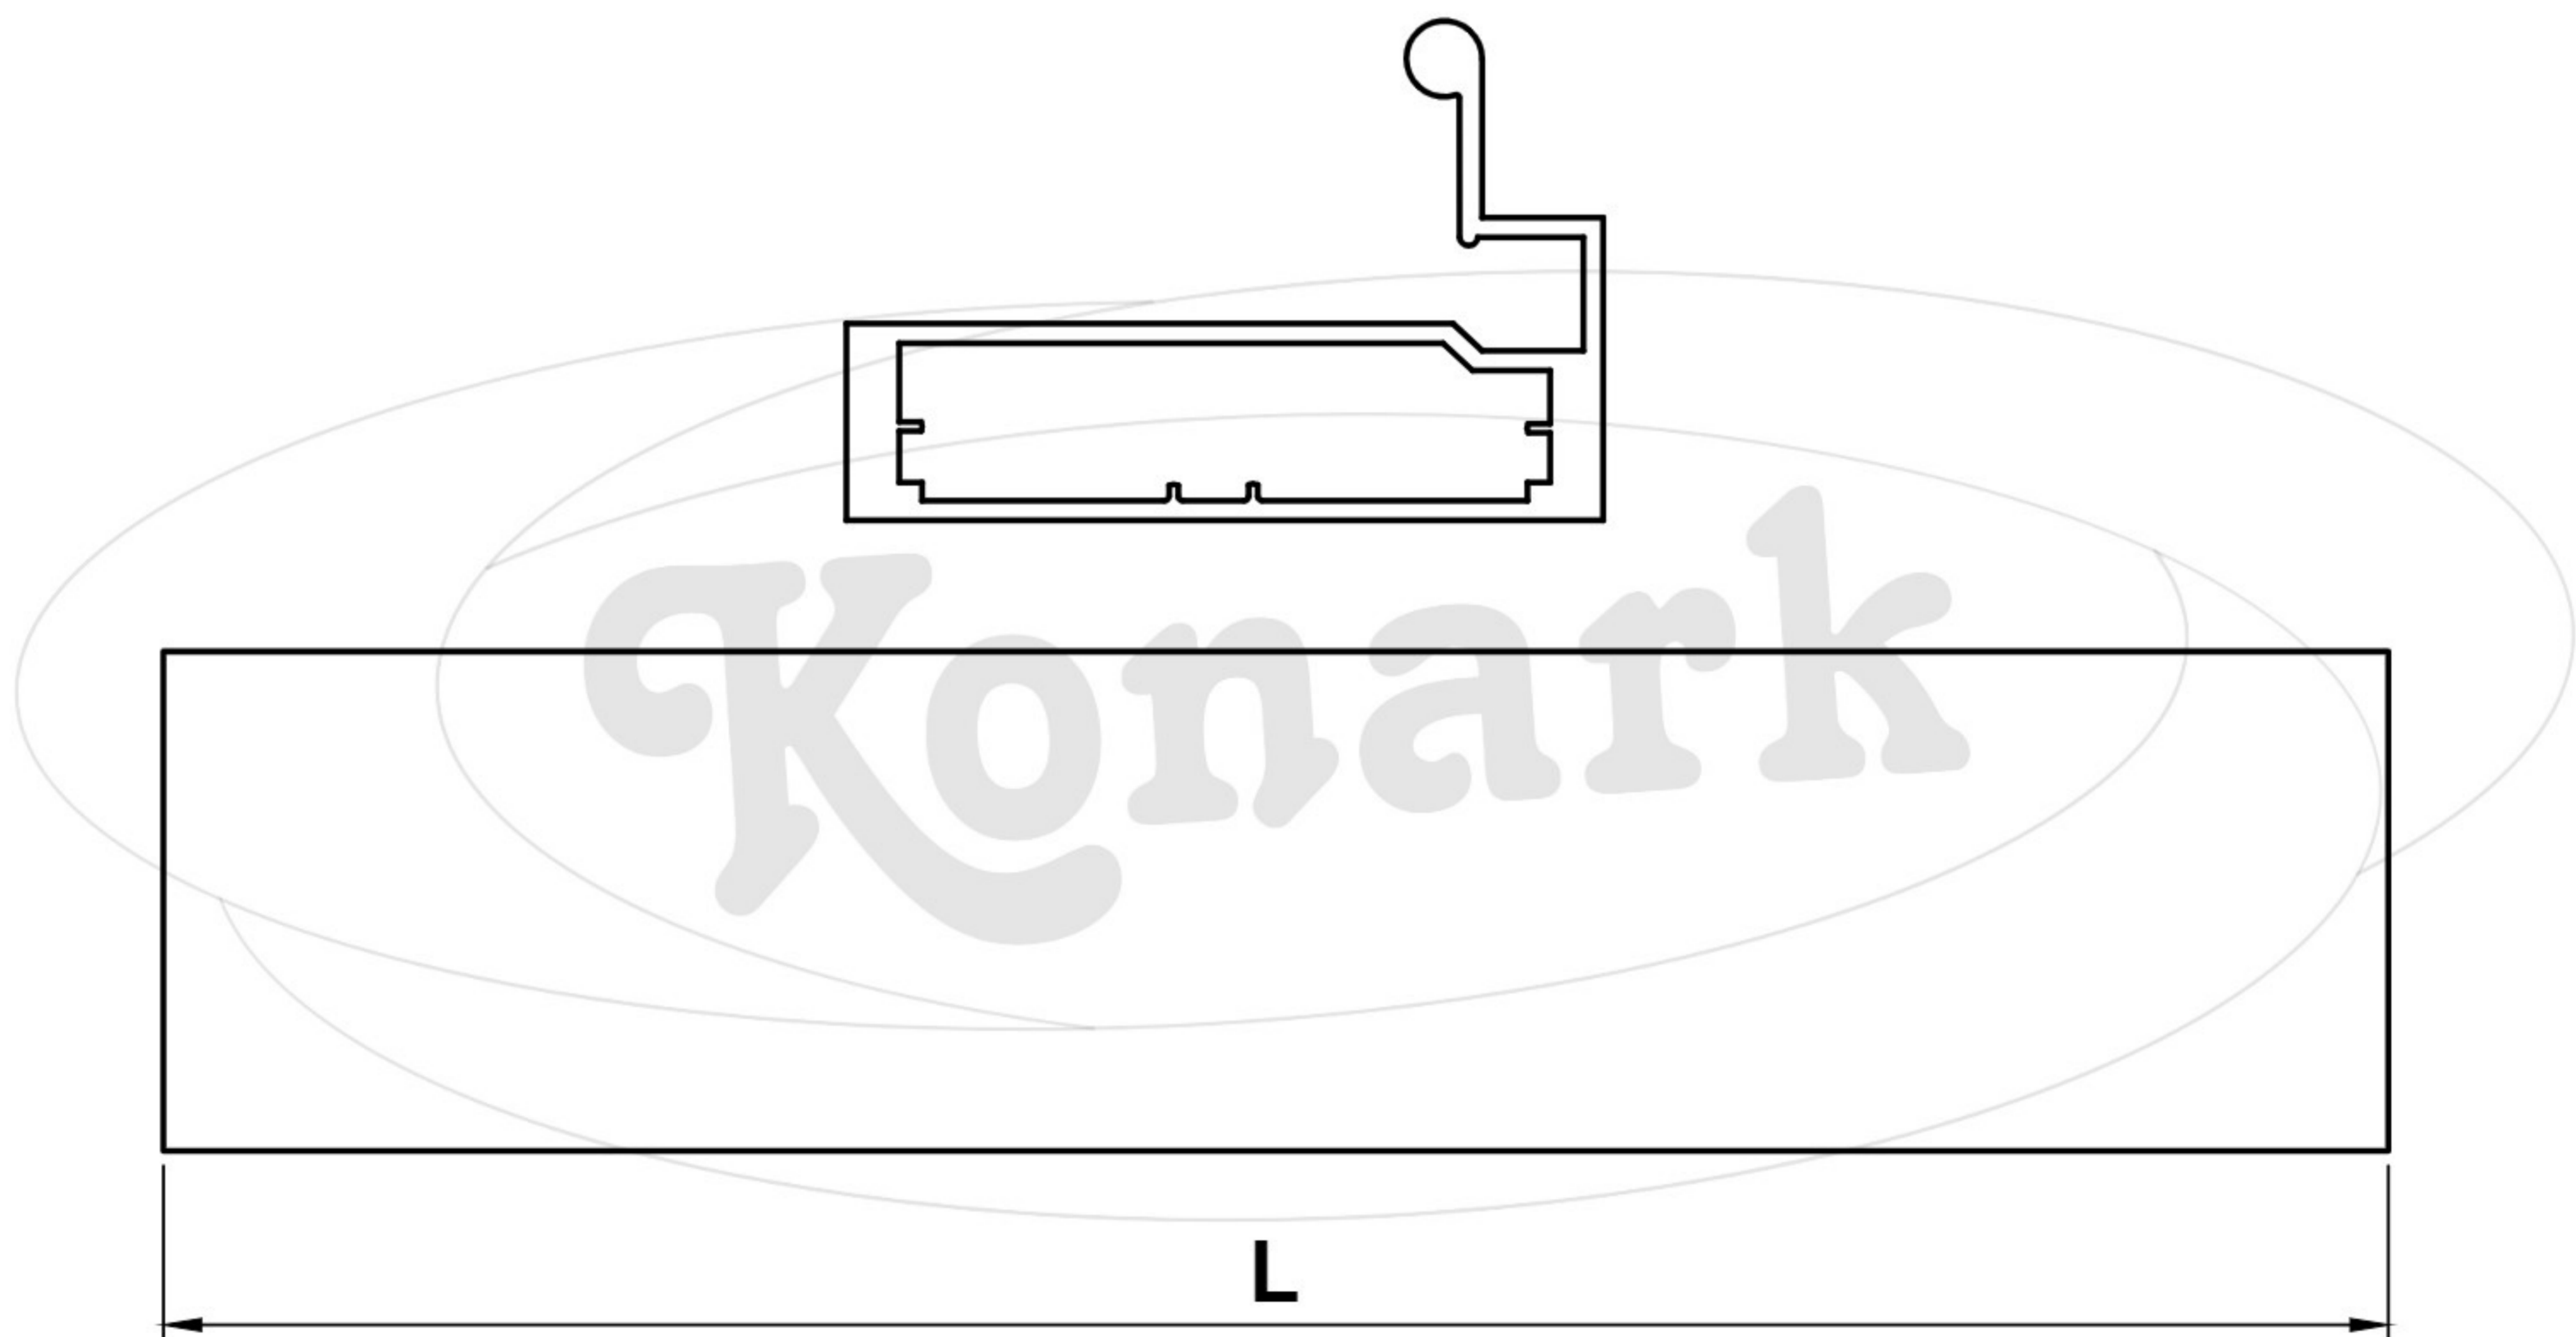

## Model : SPH-035

Size	Product Code	L
3 Mtr	SPH-035 3Mtr	3Mtr

**FINISH:**

MT	CP	SP	MC	BM	RG	BA	CA
							
Matt	Chrome	Satin	Matt Chrome	Black Matt	Rose Gold	Brass Antique	Copper Antique