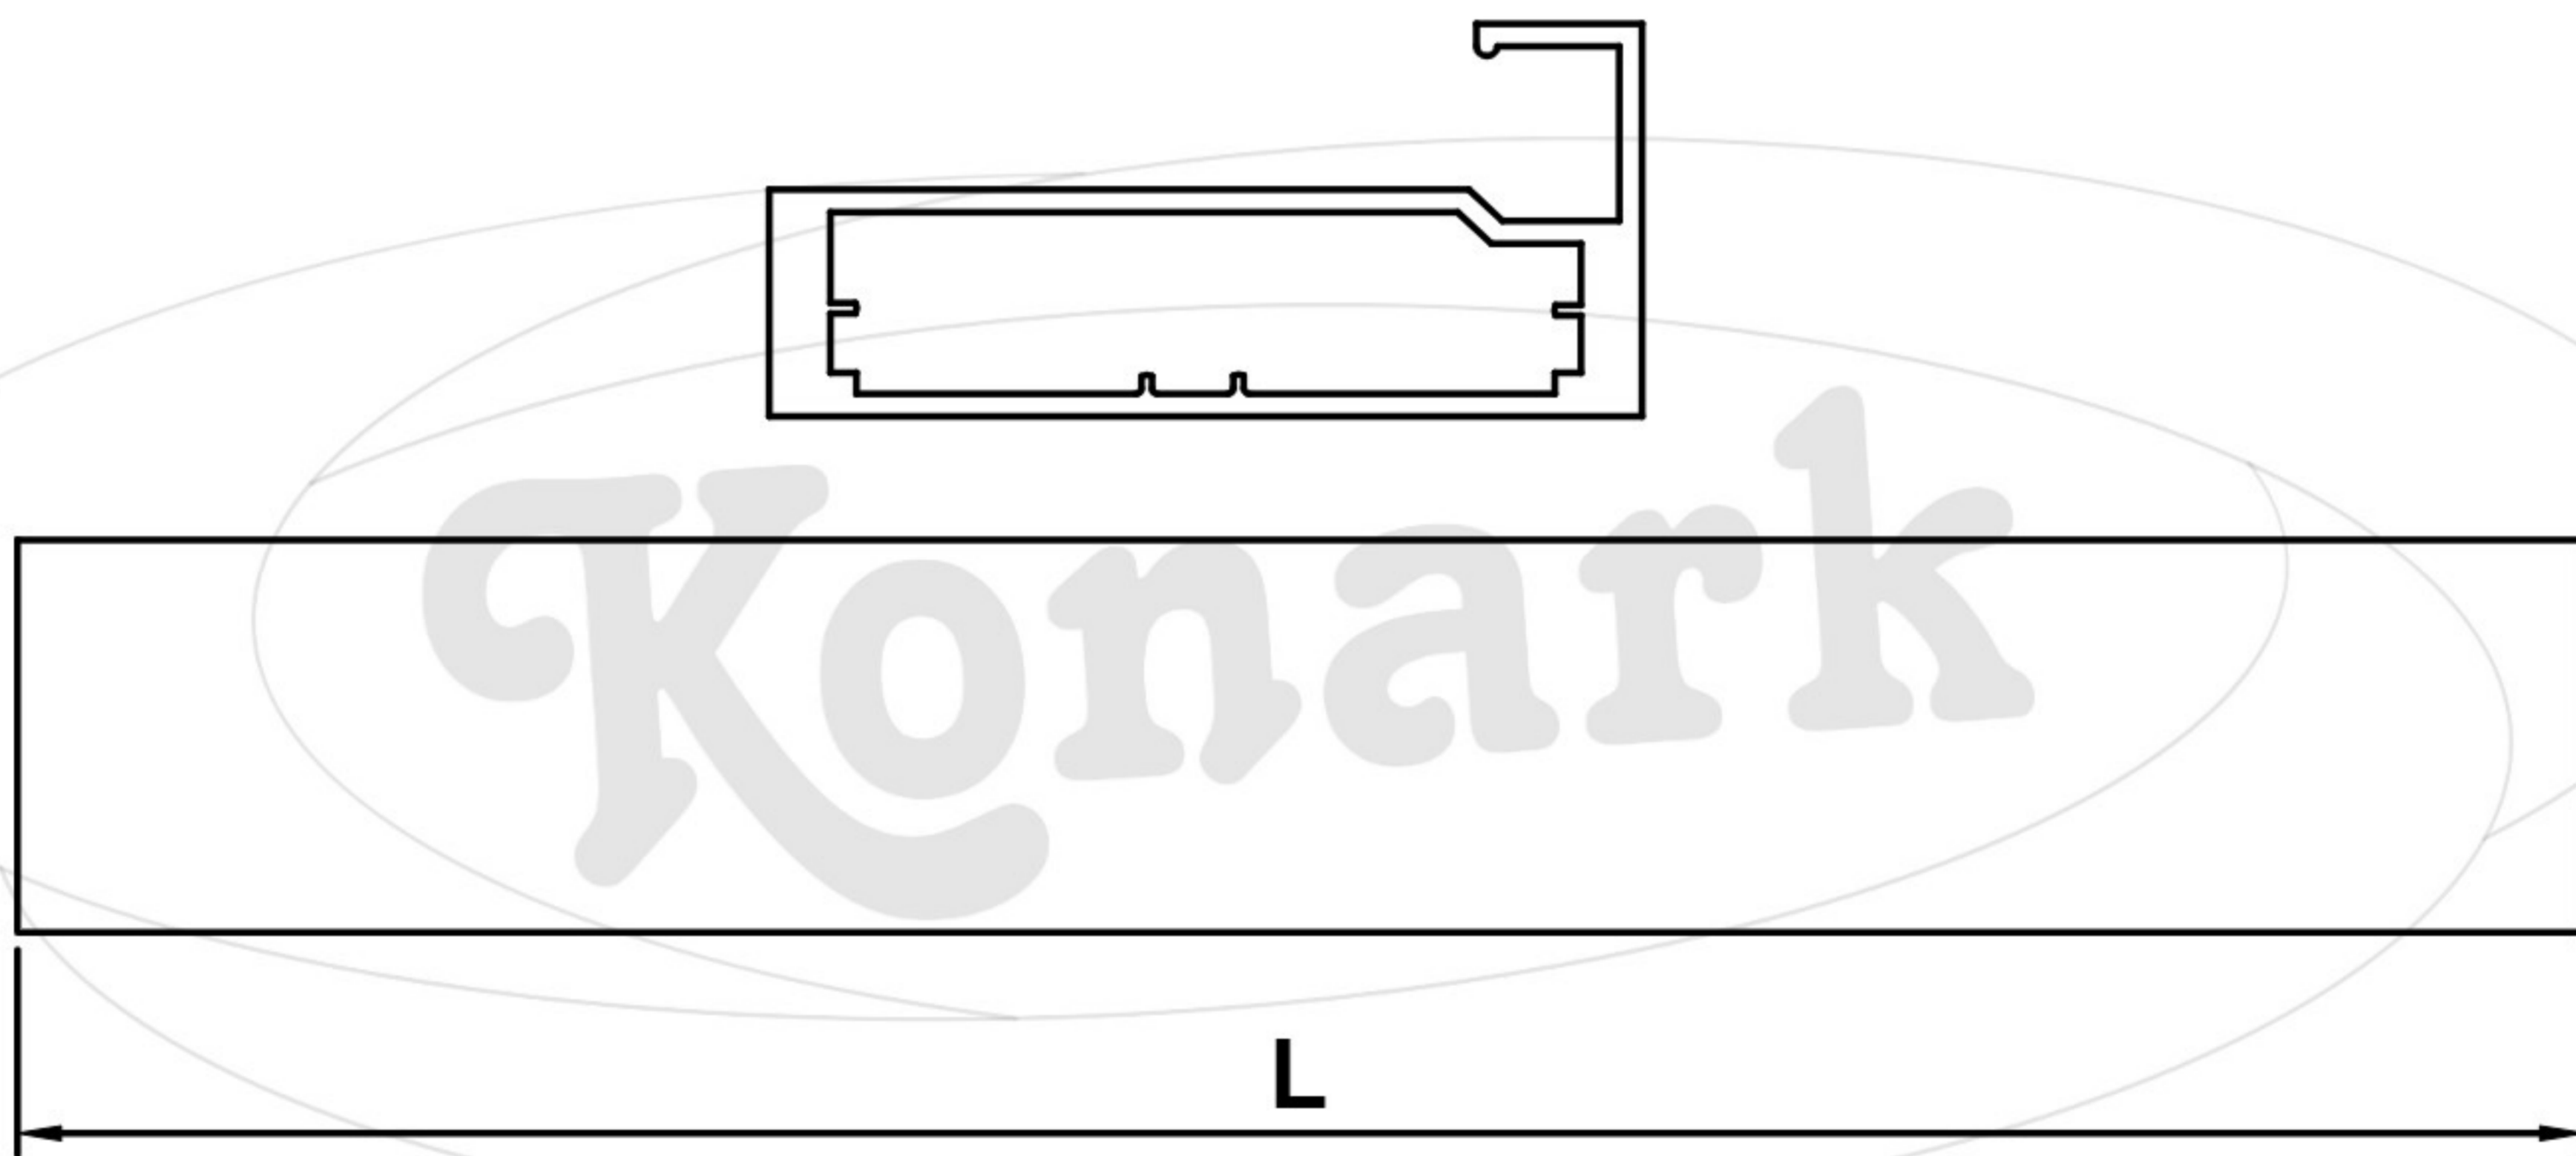

Model : SPH-036

Size	Product Code	L
3 Mtr	SPH-036 3Mtr	3Mtr

FINISH:

MT	CP	SP	MC	BM	RG	BA	CA
							
Matt	Chrome	Satin	Matt Chrome	Black Matt	Rose Gold	Brass Antique	Copper Antique