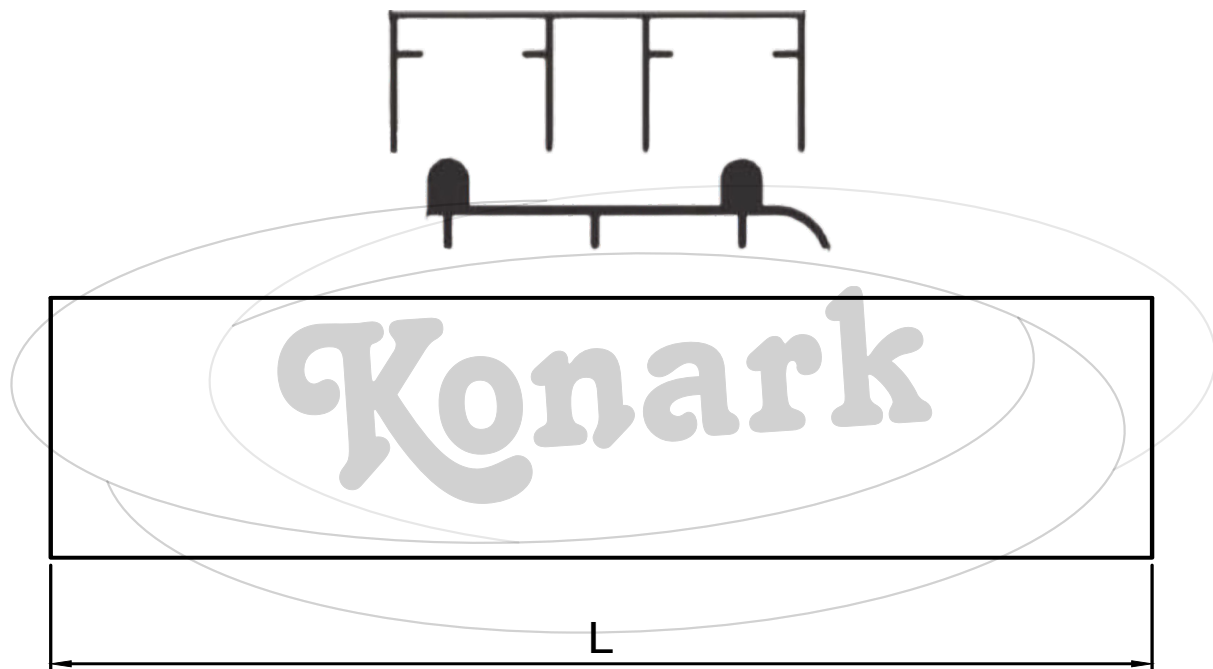

Model : SPH-049

Size	Product Code	L
3 Mtr	SPH-049 3Mtr	3Mtr

FINISH:	MT	CP	SP	MC	BM	RG	BA	CA
								
	Matt	Chrome	Satin	Matt Chrome	Black Matt	Rose Gold	Brass Antique	Copper Antique