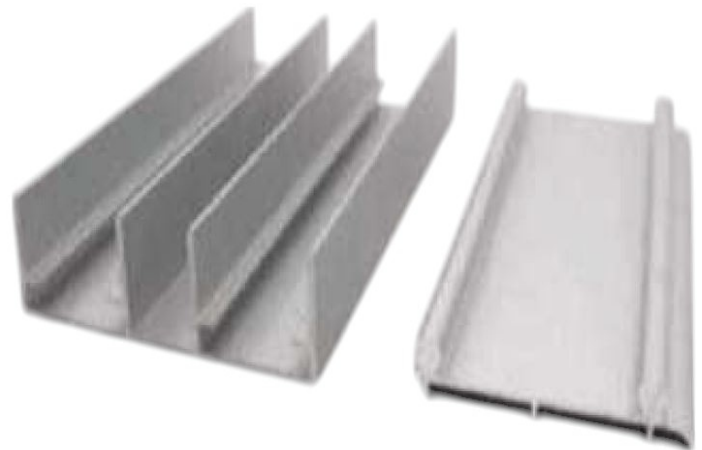

Model : SPH-049

Size	Product Code	L
3 Mtr	SPH-049 3Mtr	3Mtr

FINISH:	MT	CP	SP	MC	BM	RG	BA	CA
								
	Matt	Chrome	Satin	Matt Chrome	Black Matt	Rose Gold	Brass Antique	Copper Antique