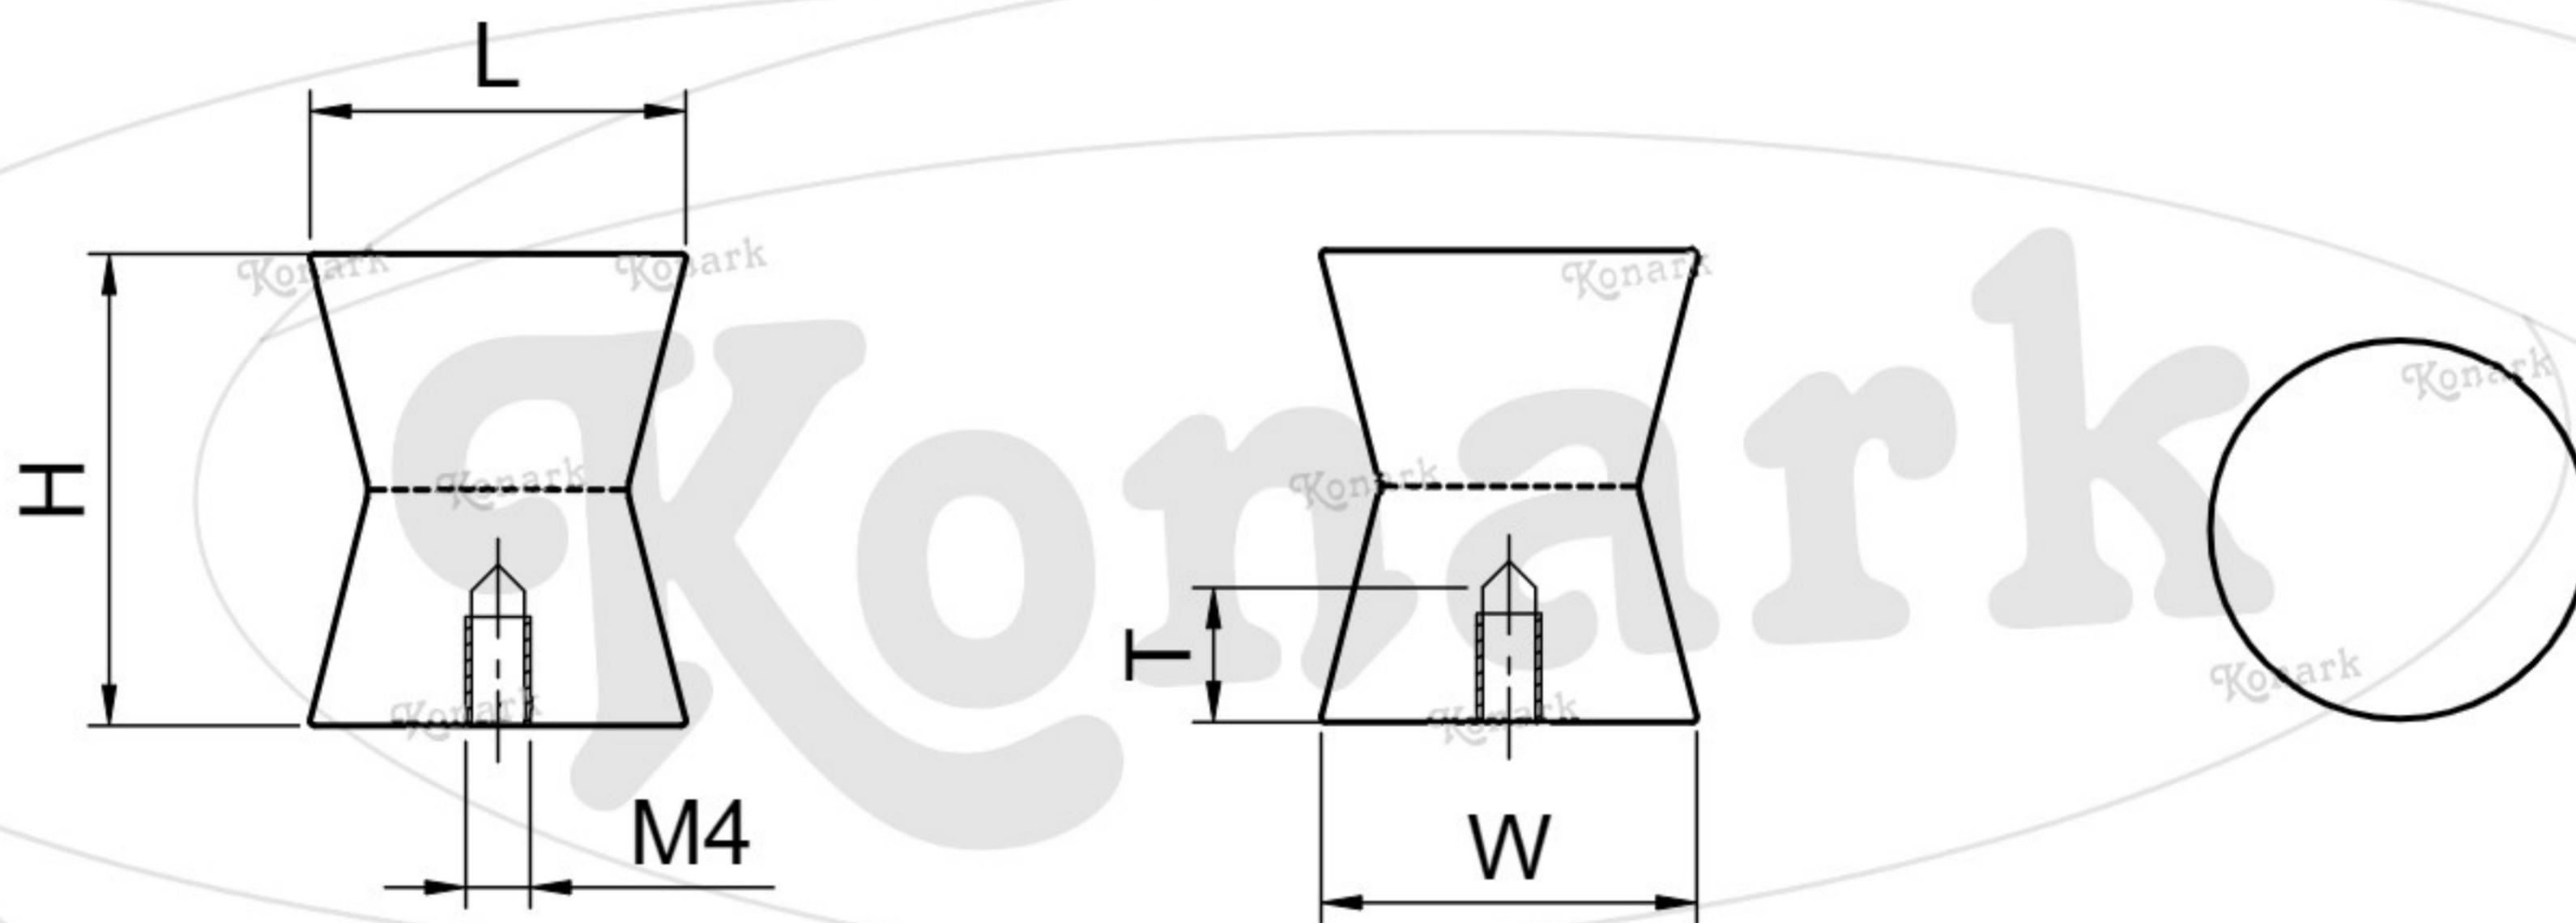

## Model : DFK-056

Finish	Size	Product Code	L	H	W	H1	T
MT CP SP MC BM RG BA CA	S/T	DFK-056 23.5	23.5	29.5	23.5		8