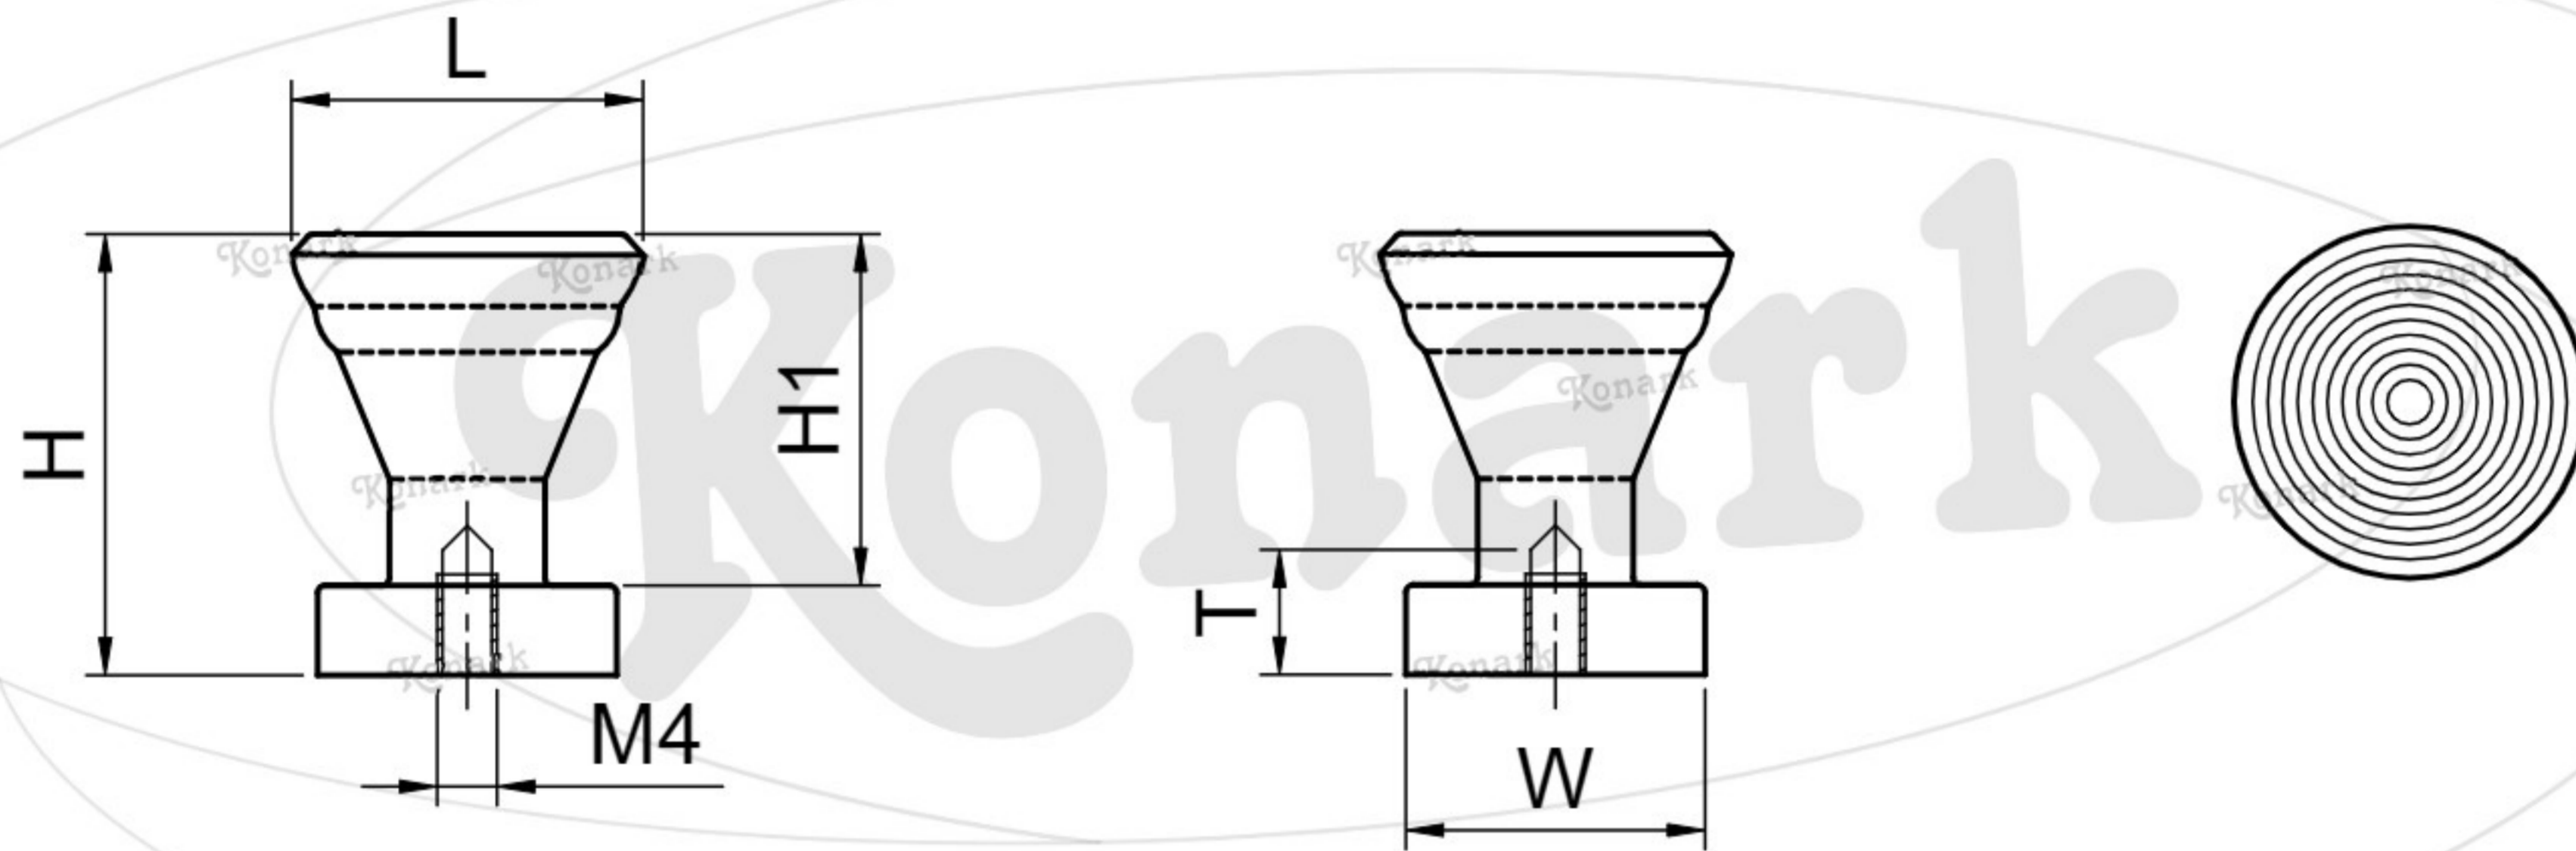

## Model : DFK-059

Finish	Size	Product Code	L	H	W	H1	T
MT CP SP MC BM RG BA CA	S/T	DFK-059 23.5	23.5	29.5	20	23.5	8