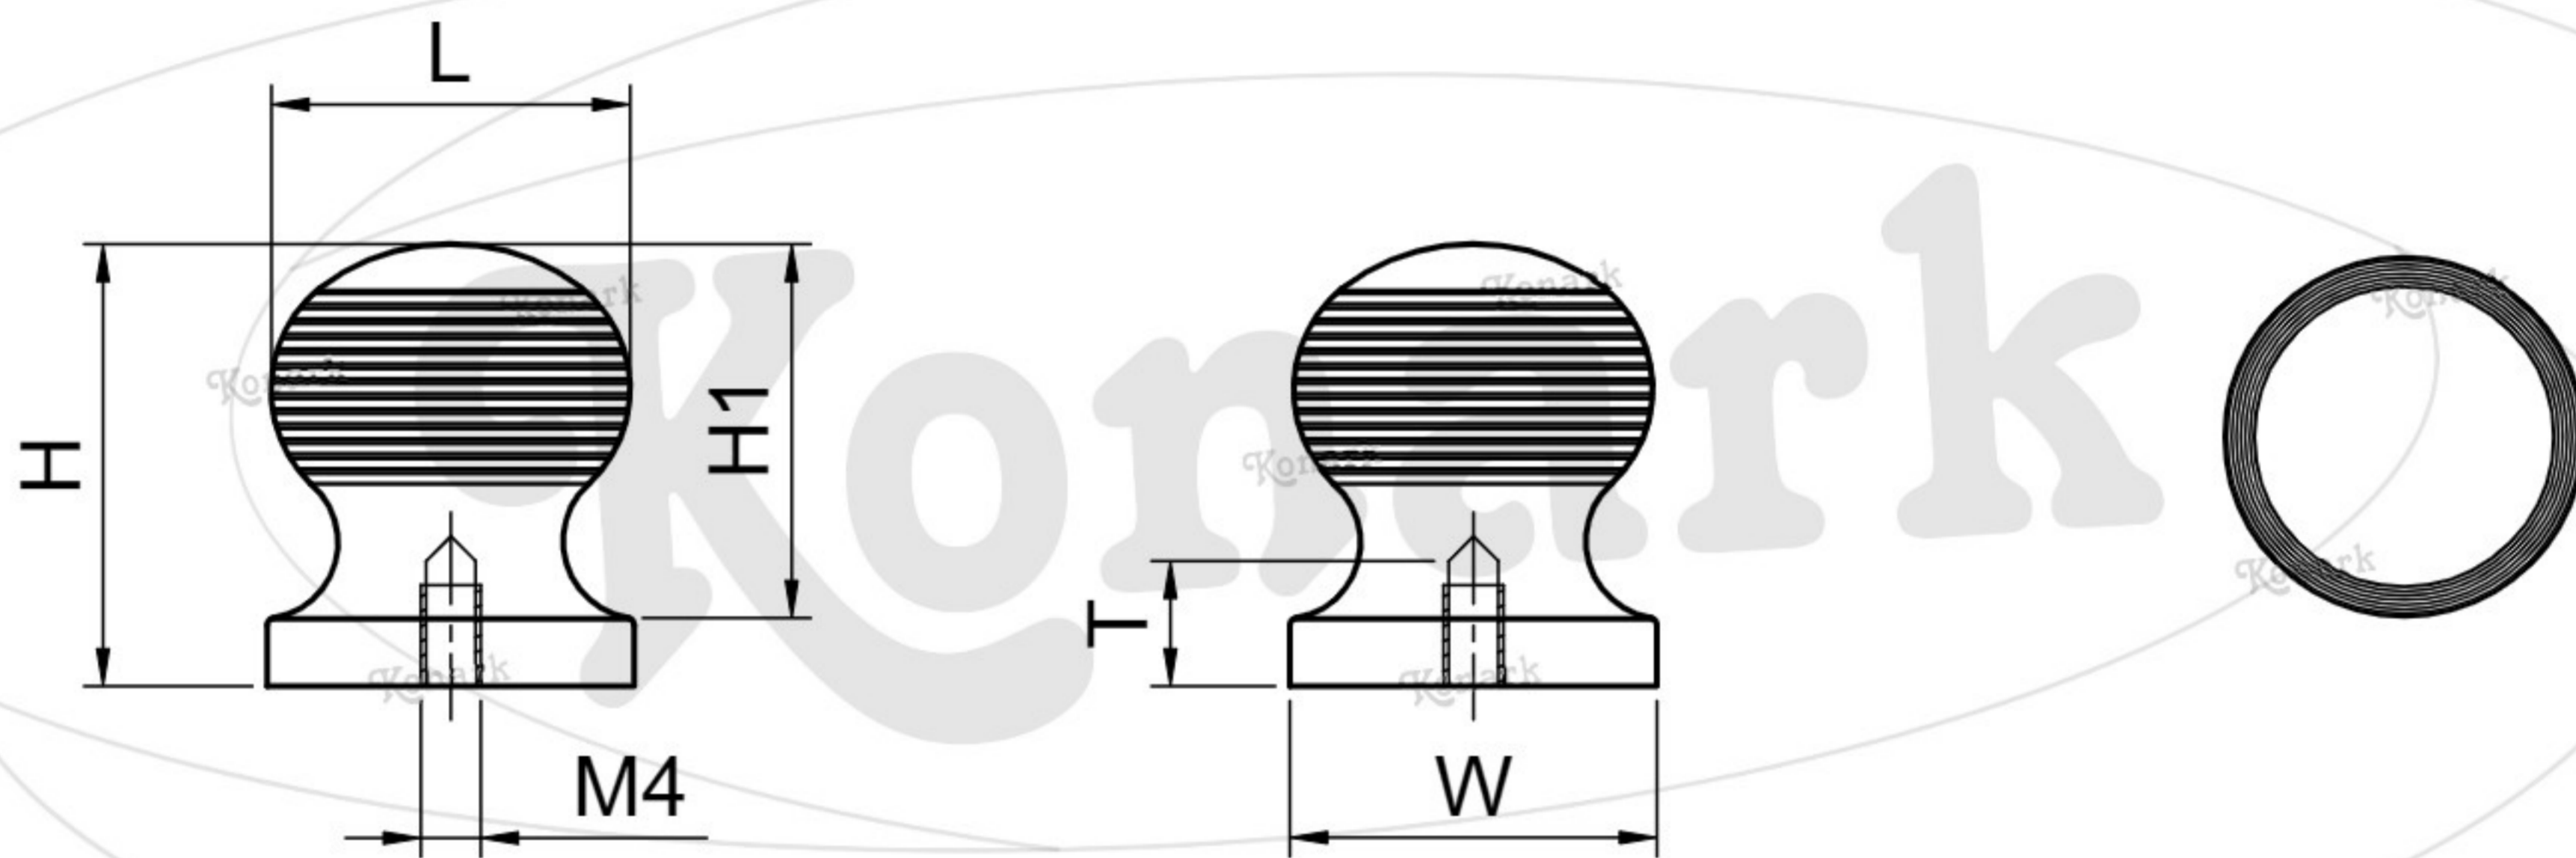

Model : DFK-060

Finish	Size	Product Code	L	H	W	H1	T
MT CP SP MC BM RG BA CA	S/T	DFK-060 24	24	29.5	24.5	25	8