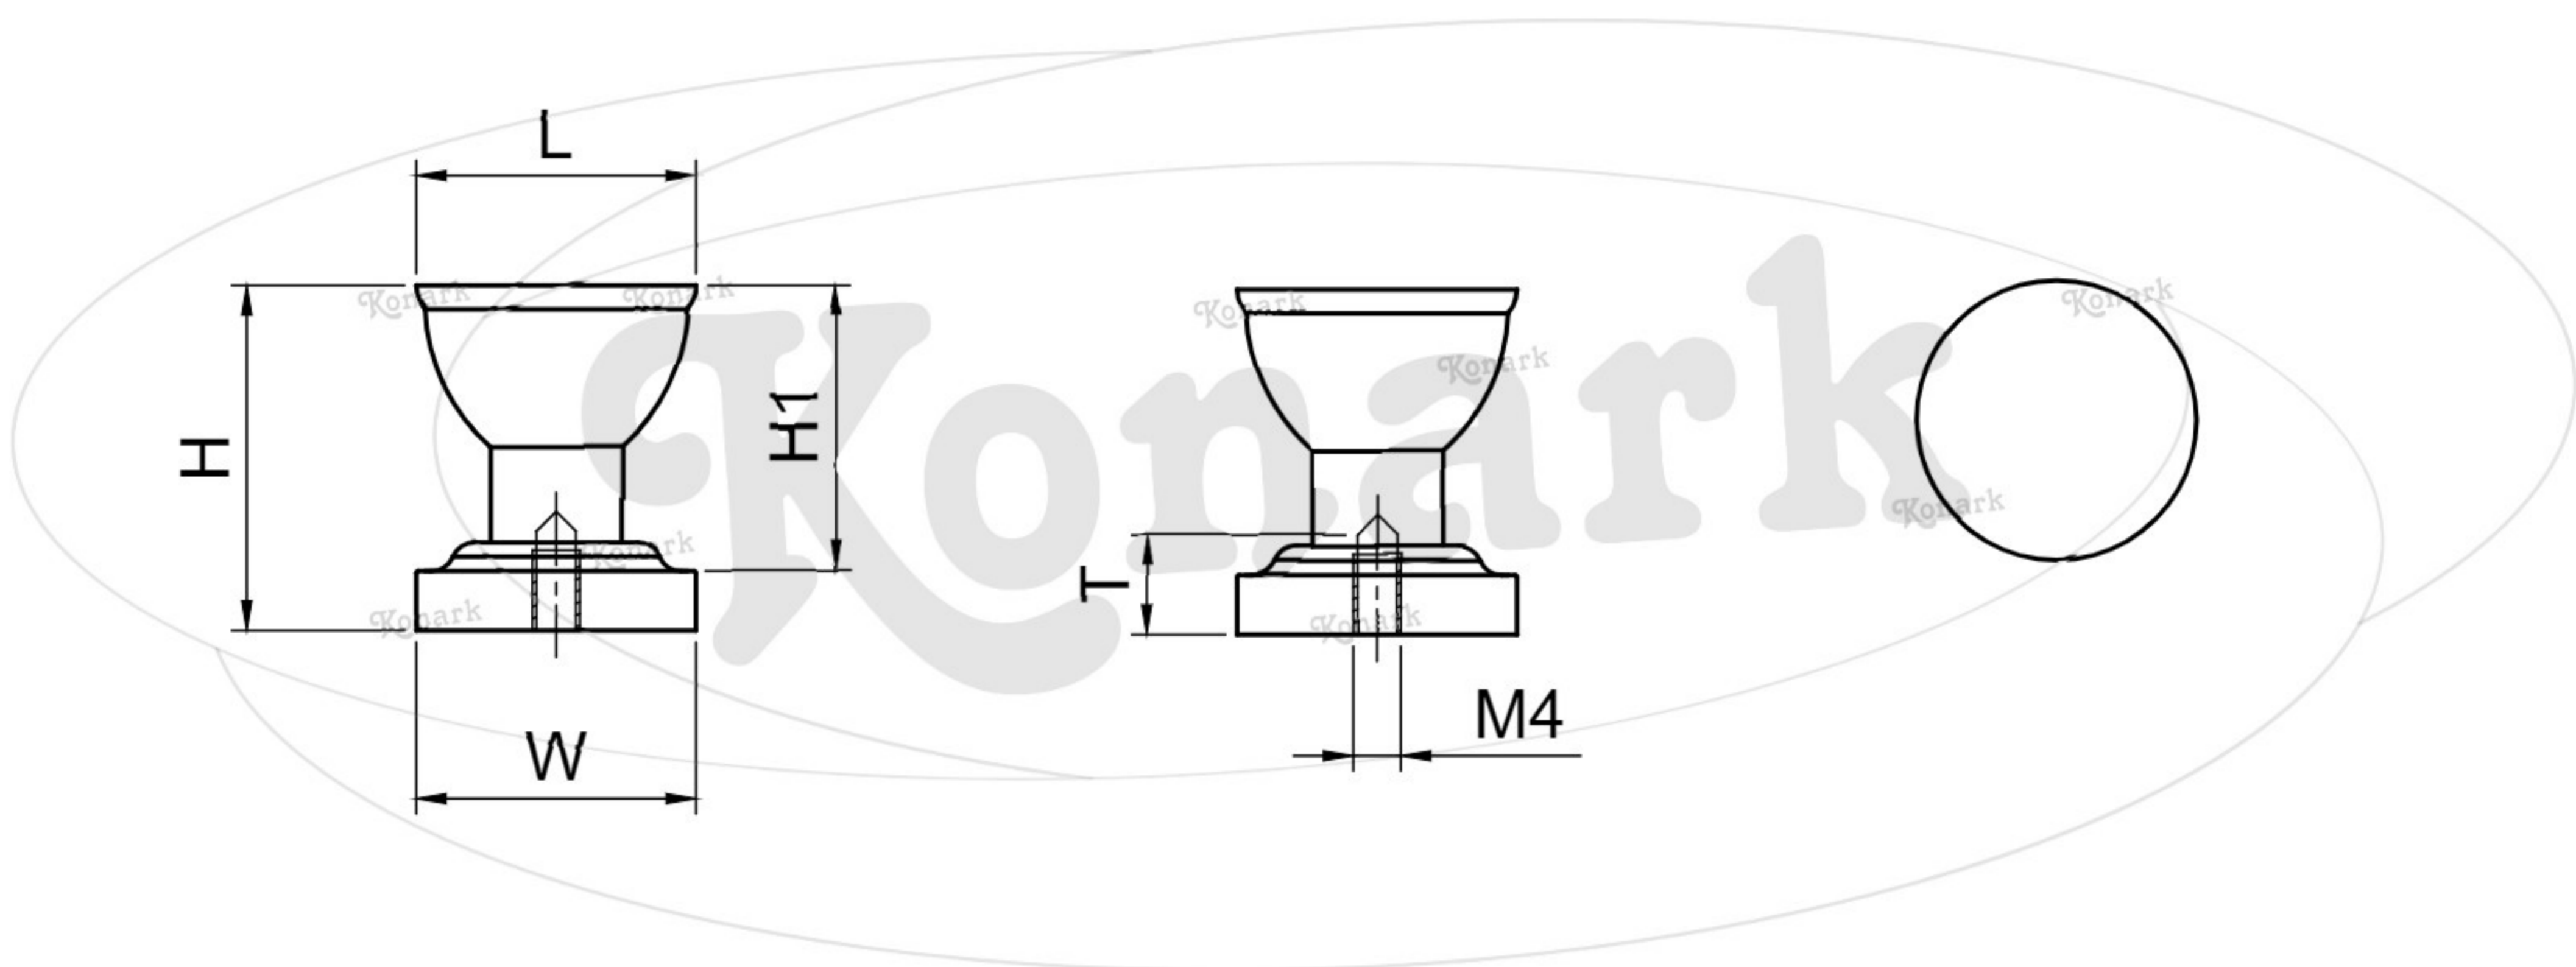

Model : DFK-061

Finish	Size	Product Code	L	H	W	H1	T
MT CP SP MC BM RG BA CA	ST	DFK-061 ST	23.5	29	23.5	24	8

FINISH:

MT	CP	SP	MC	BM	RG	BA	CA
							
Matt	Chrome	Satin	Matt Chrome	Black Matt	Rose Gold	Brass Antique	Copper Antique