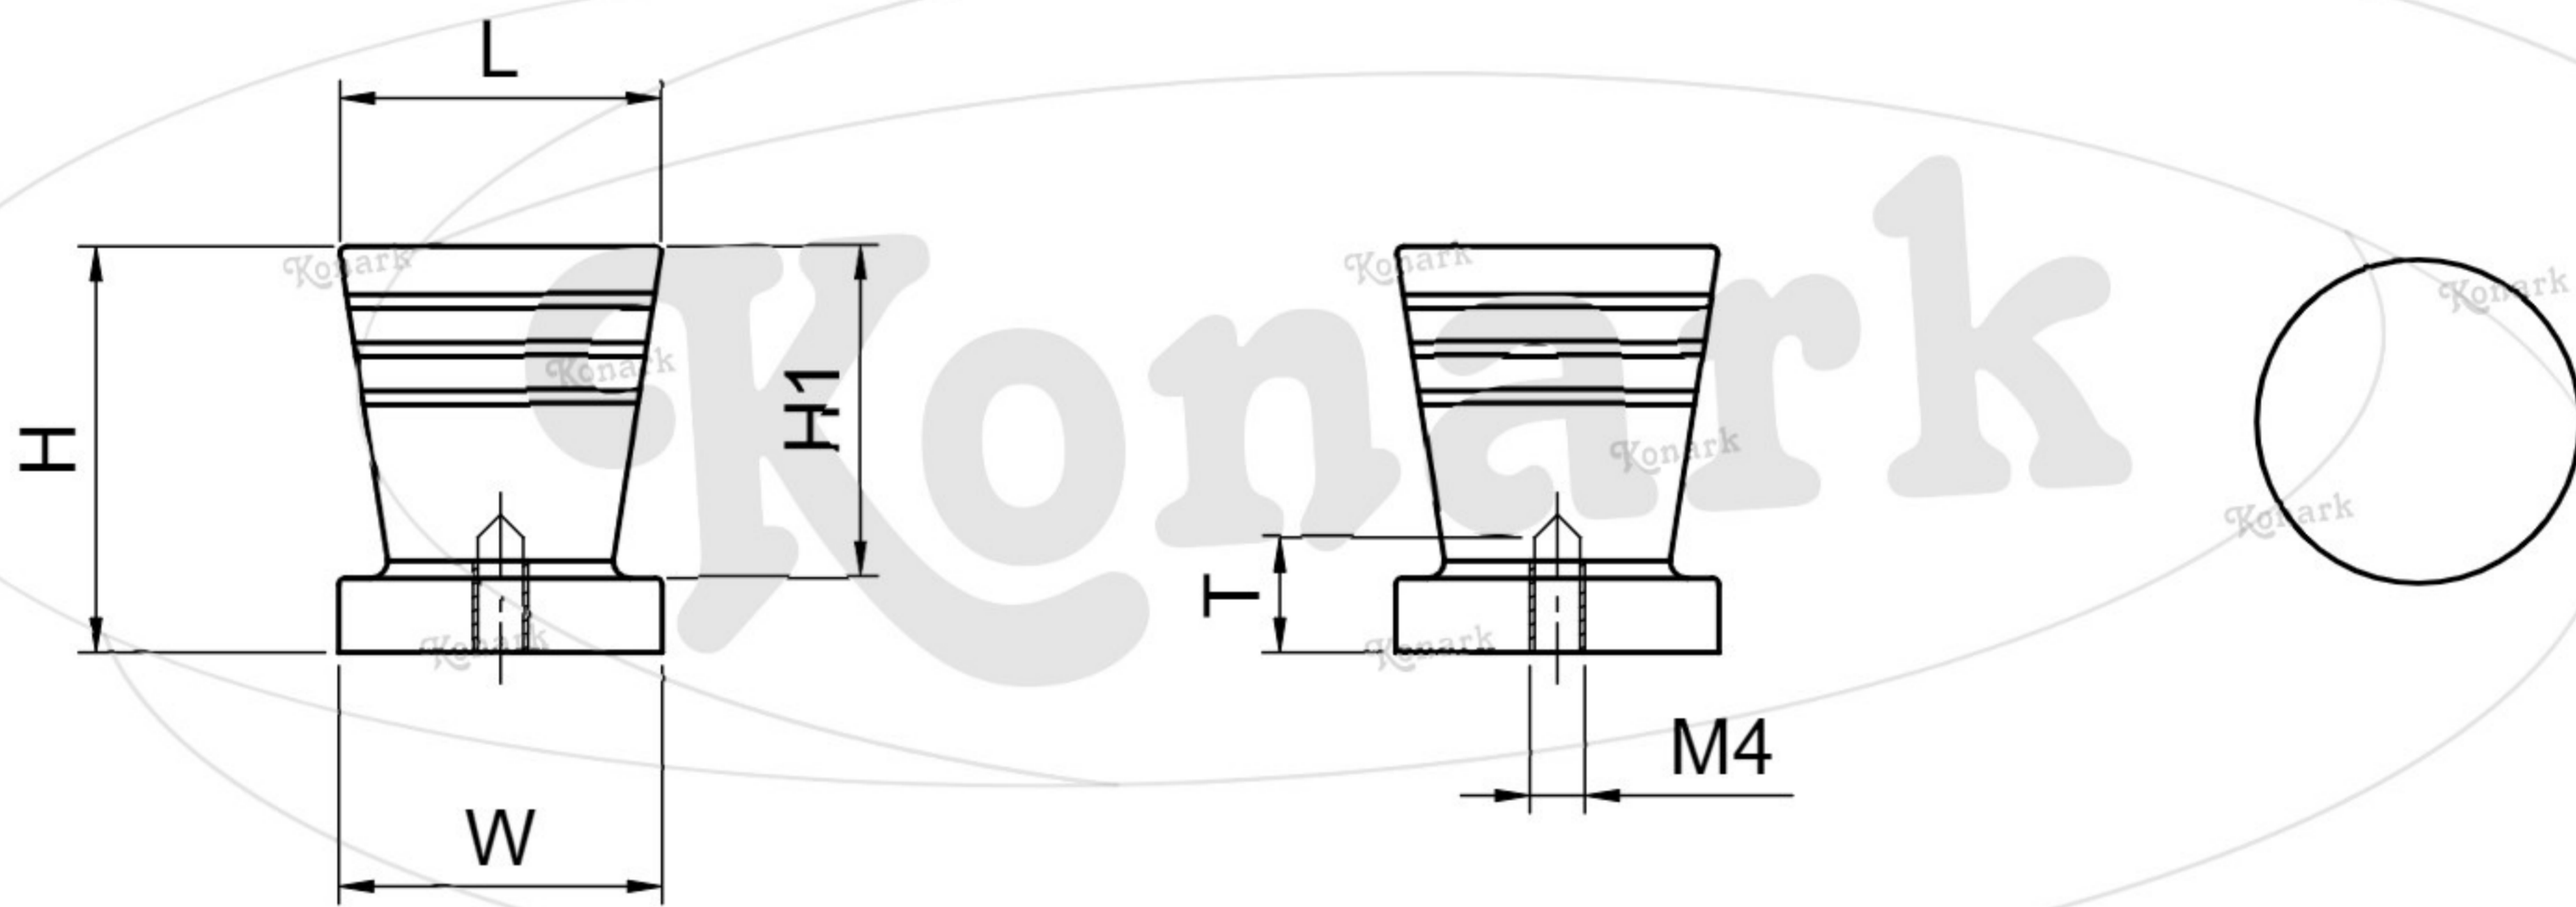

Model : DFK-062

Finish	Size	Product Code	L	H	W	H1	T
MT CP SP MC BM RG BA CA	ST	DFK-062 ST	23.5	29.5	23.5	24	8