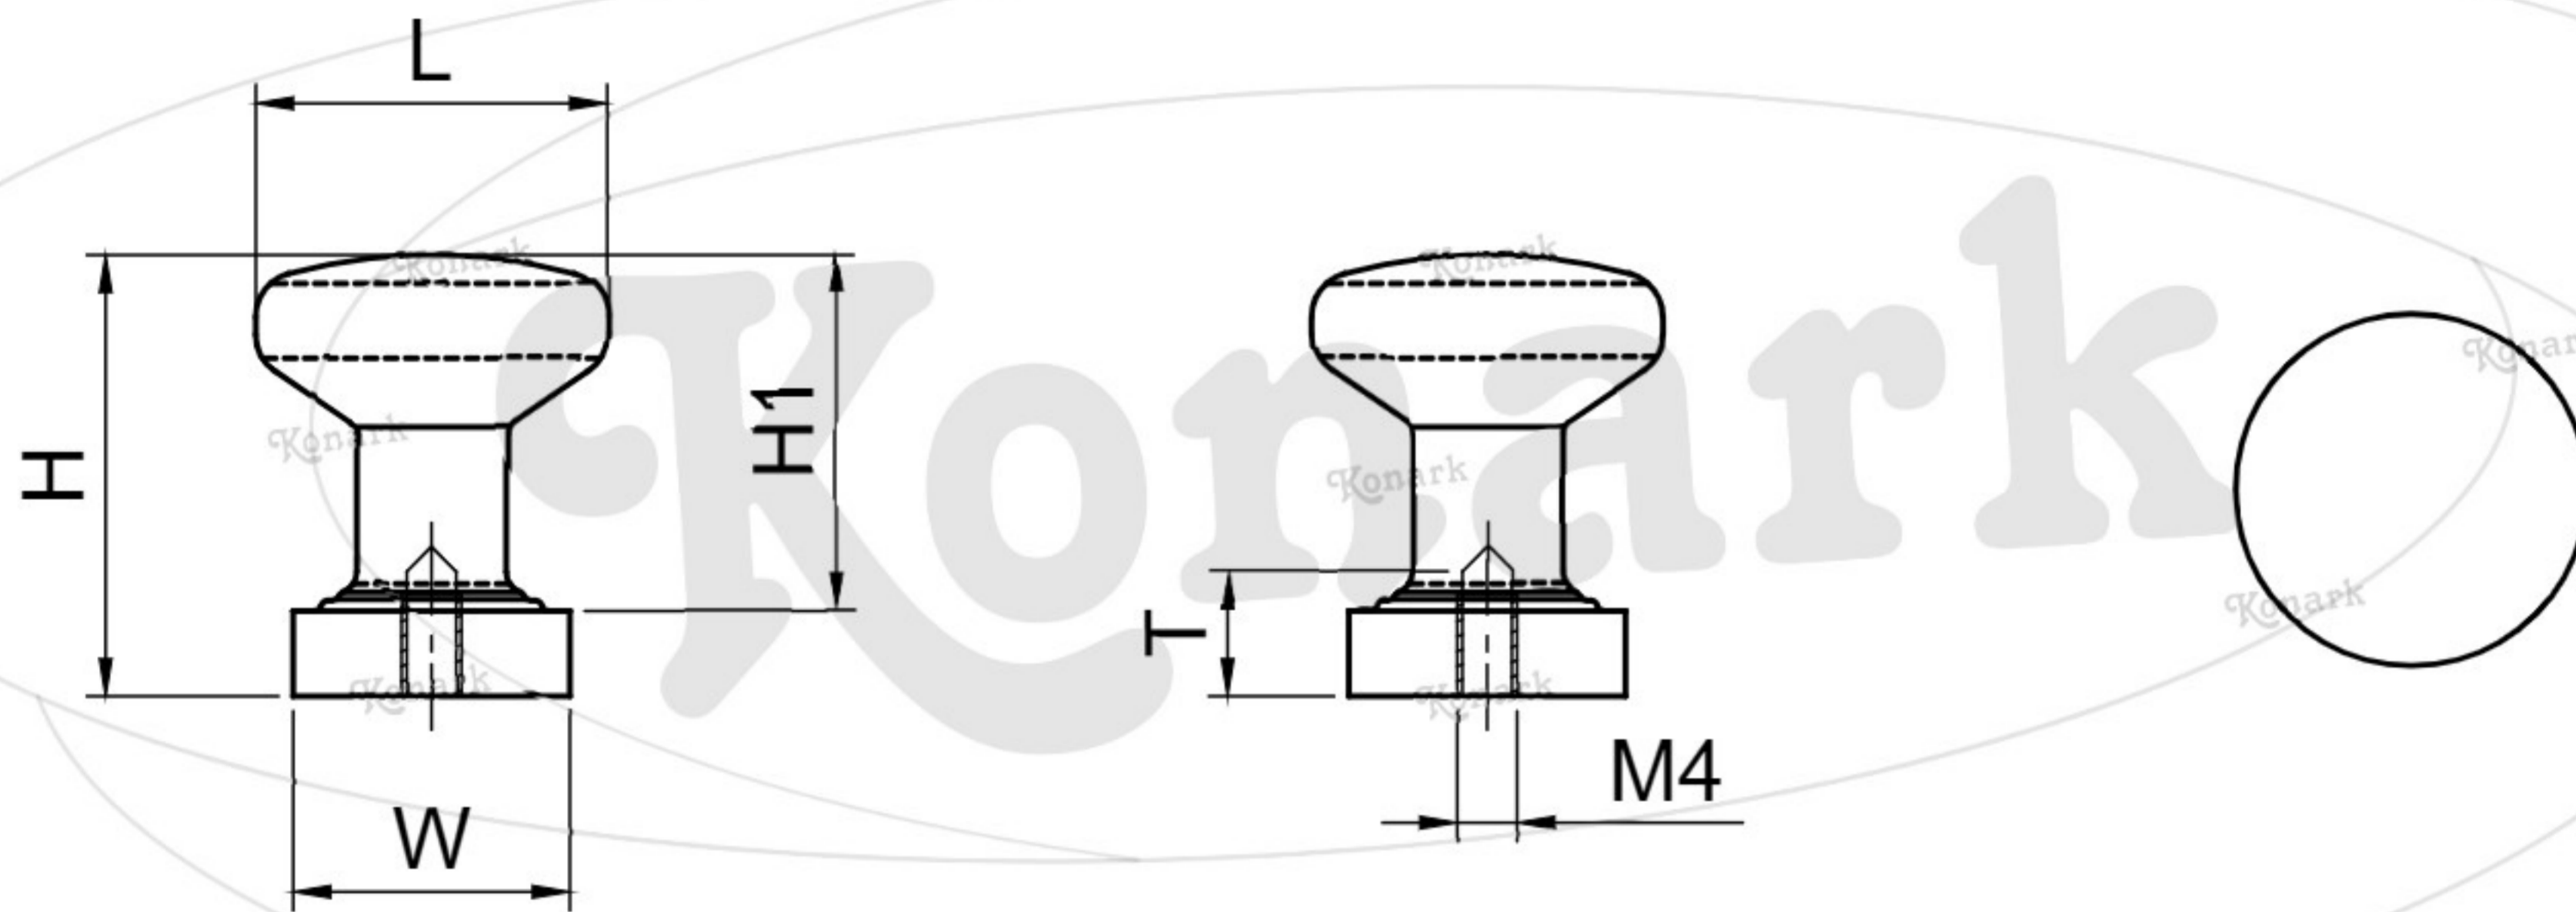

Model : DFK-063

Finish	Size	Product Code	L	H	W	H1	T
MT CP SP MC BM RG BA CA	ST	DFK-063 ST	23.5	29.5	18.5	23.8	8