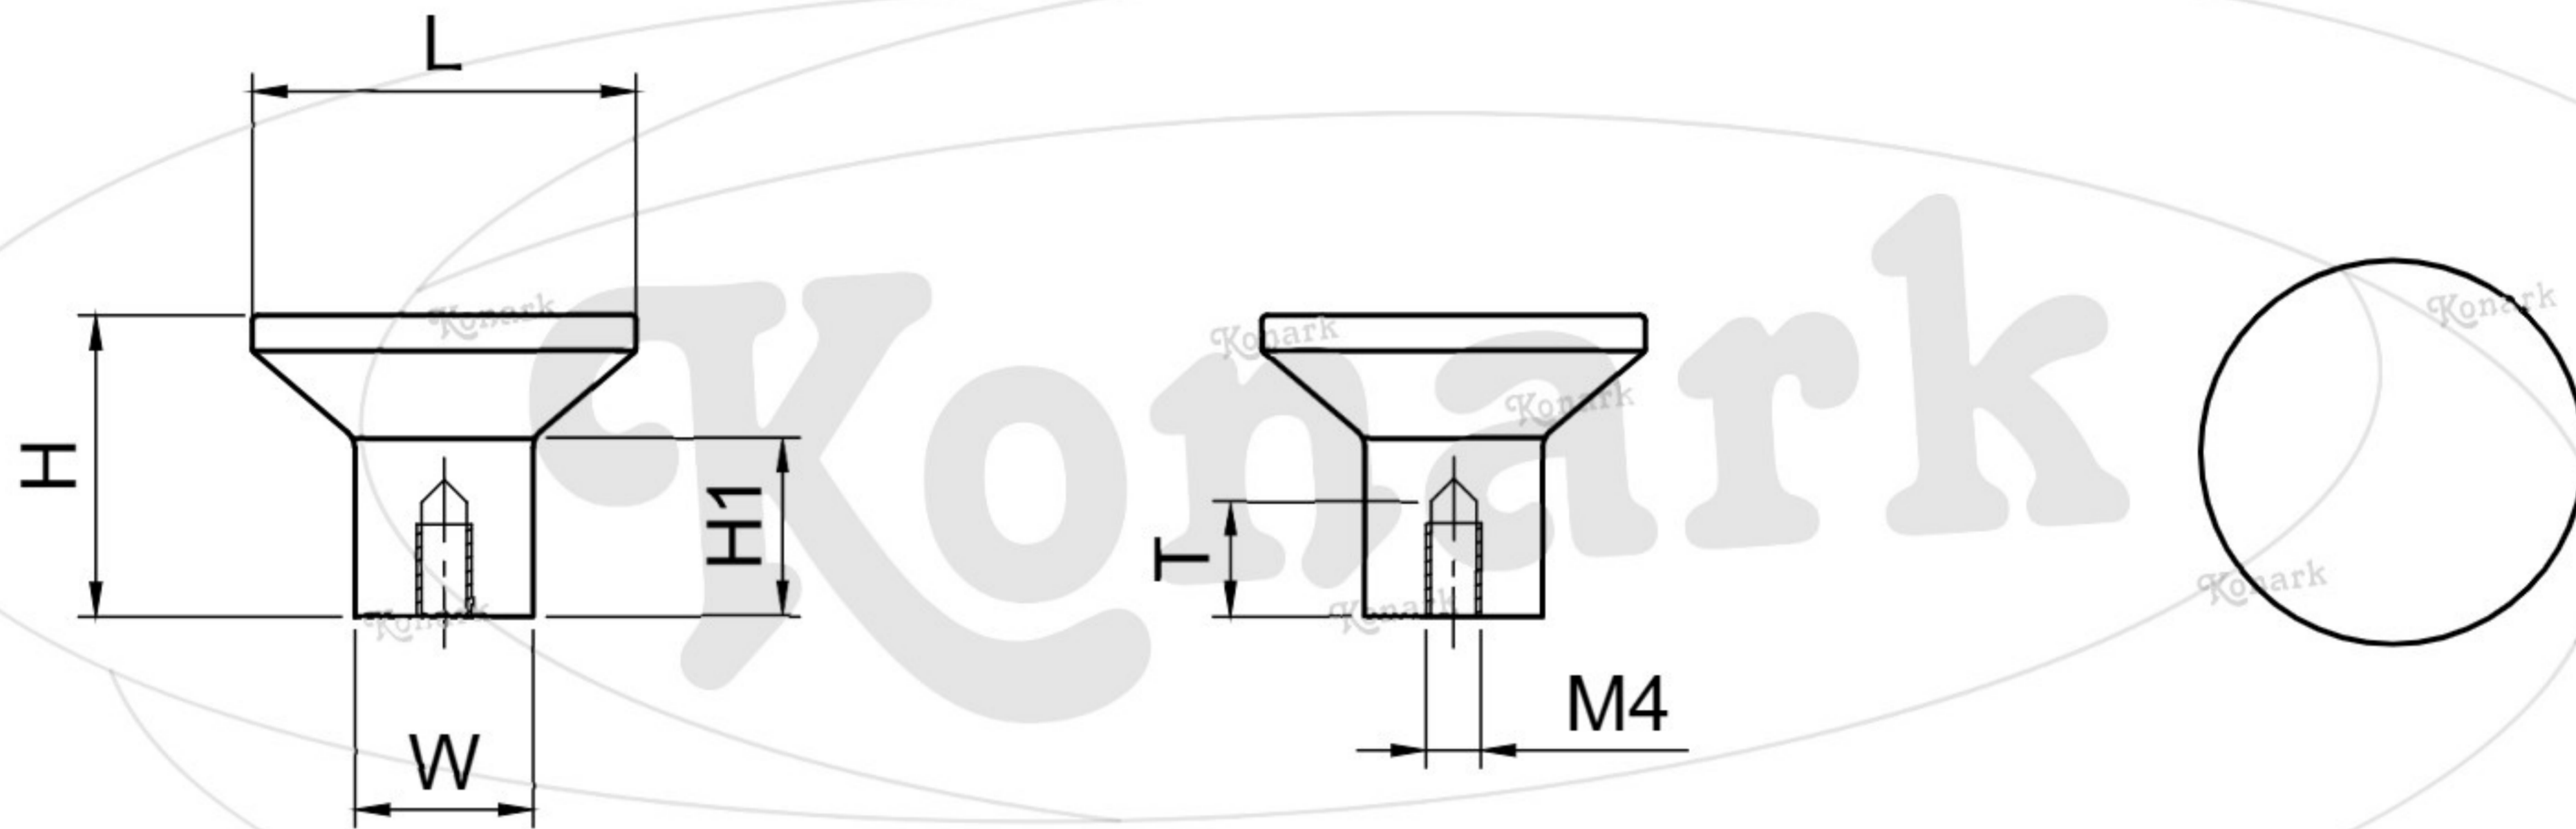

Model : DFK-065

Finish	Size	Product Code	L	H	W	H1	T
MT CP SP MC BM RG BA CA	ST	DFK-065 ST	28	22	13	13	8