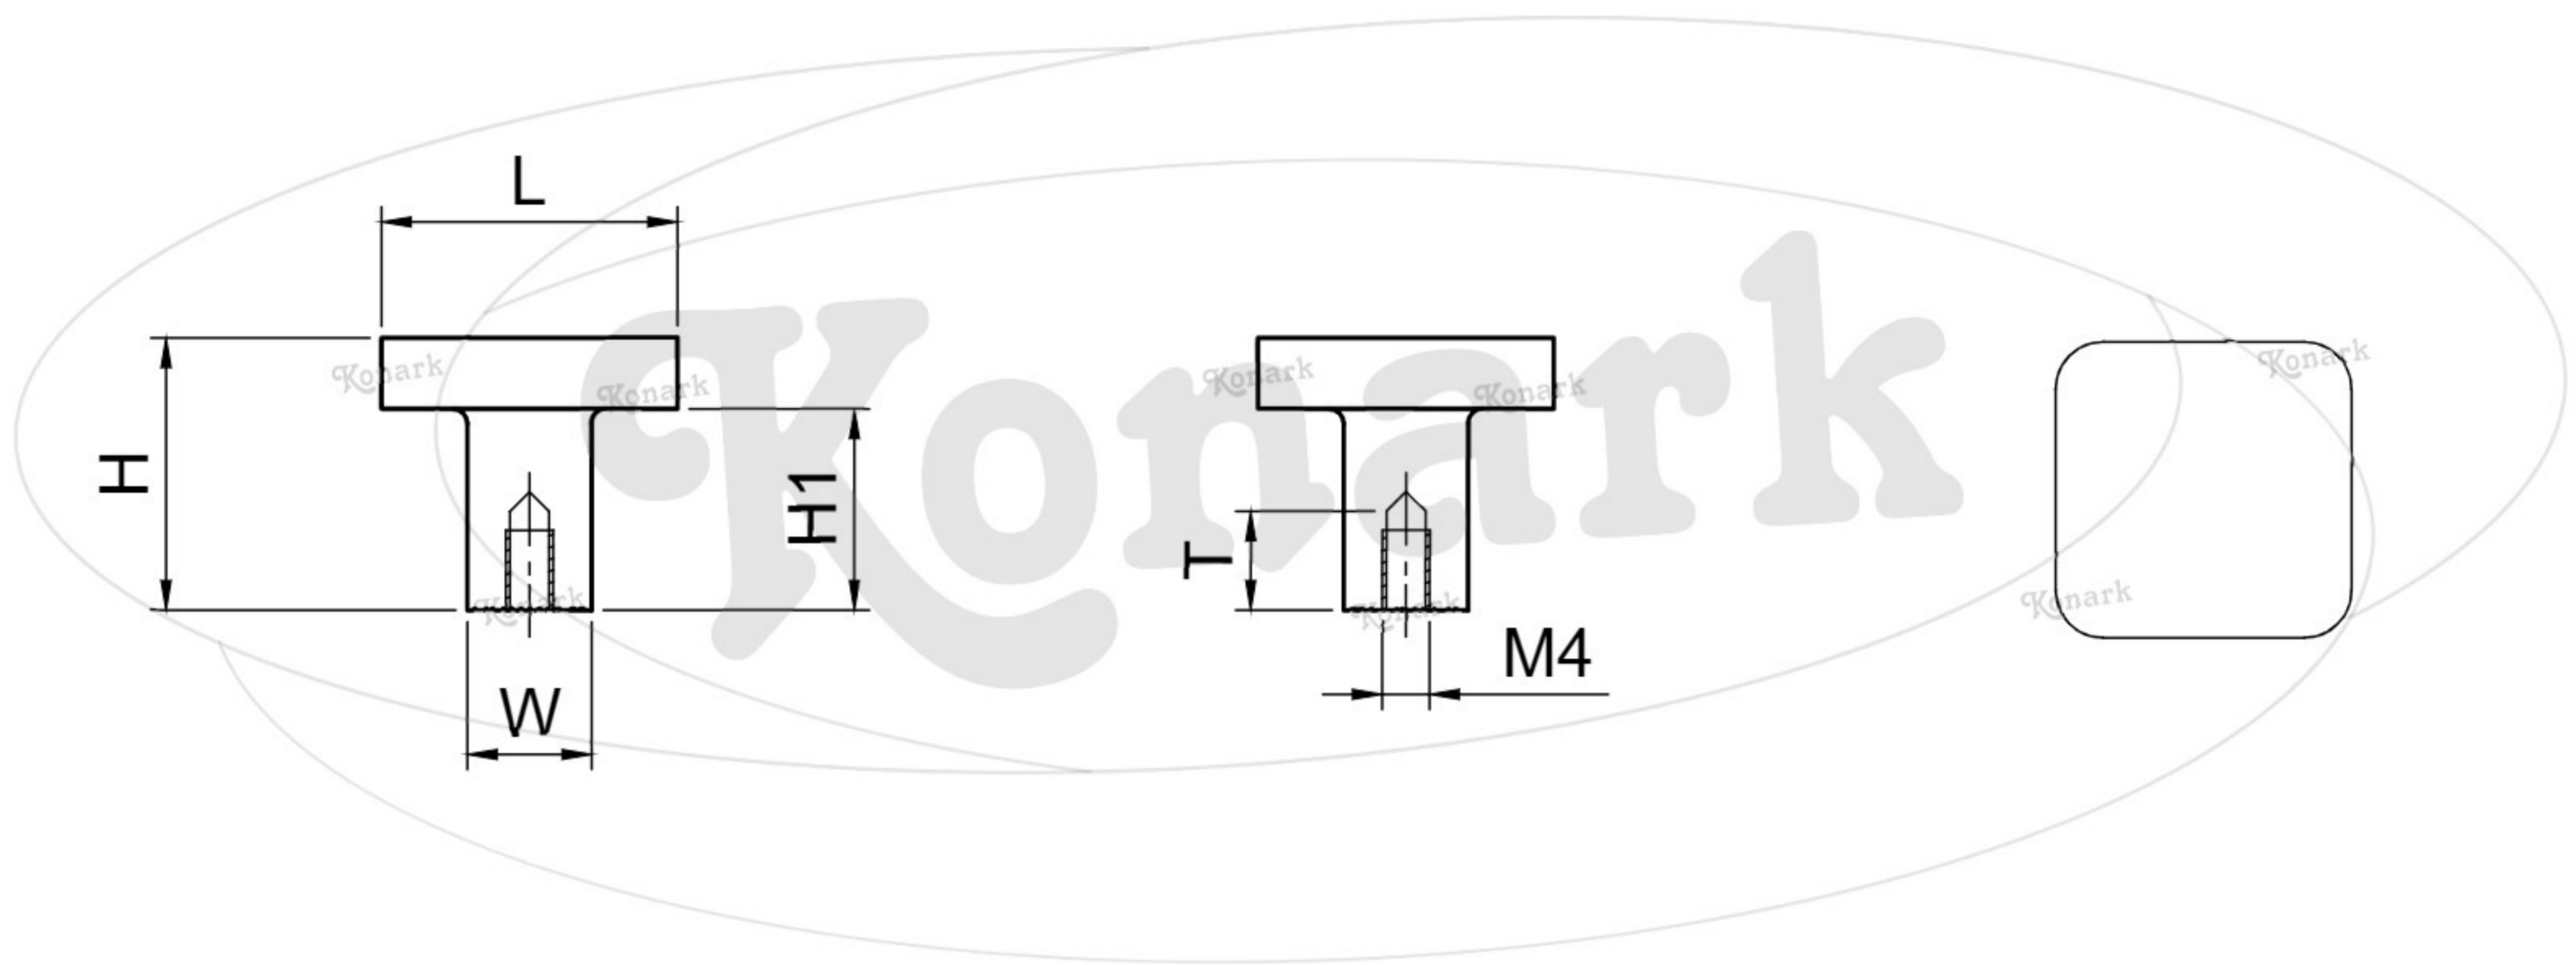

Model : DFK-066

Finish	Size	Product Code	L	H	W	H1	T
MT CP SP MC BM RG BA CA	ST	DFK-066 ST	25	23	10.5	17	8