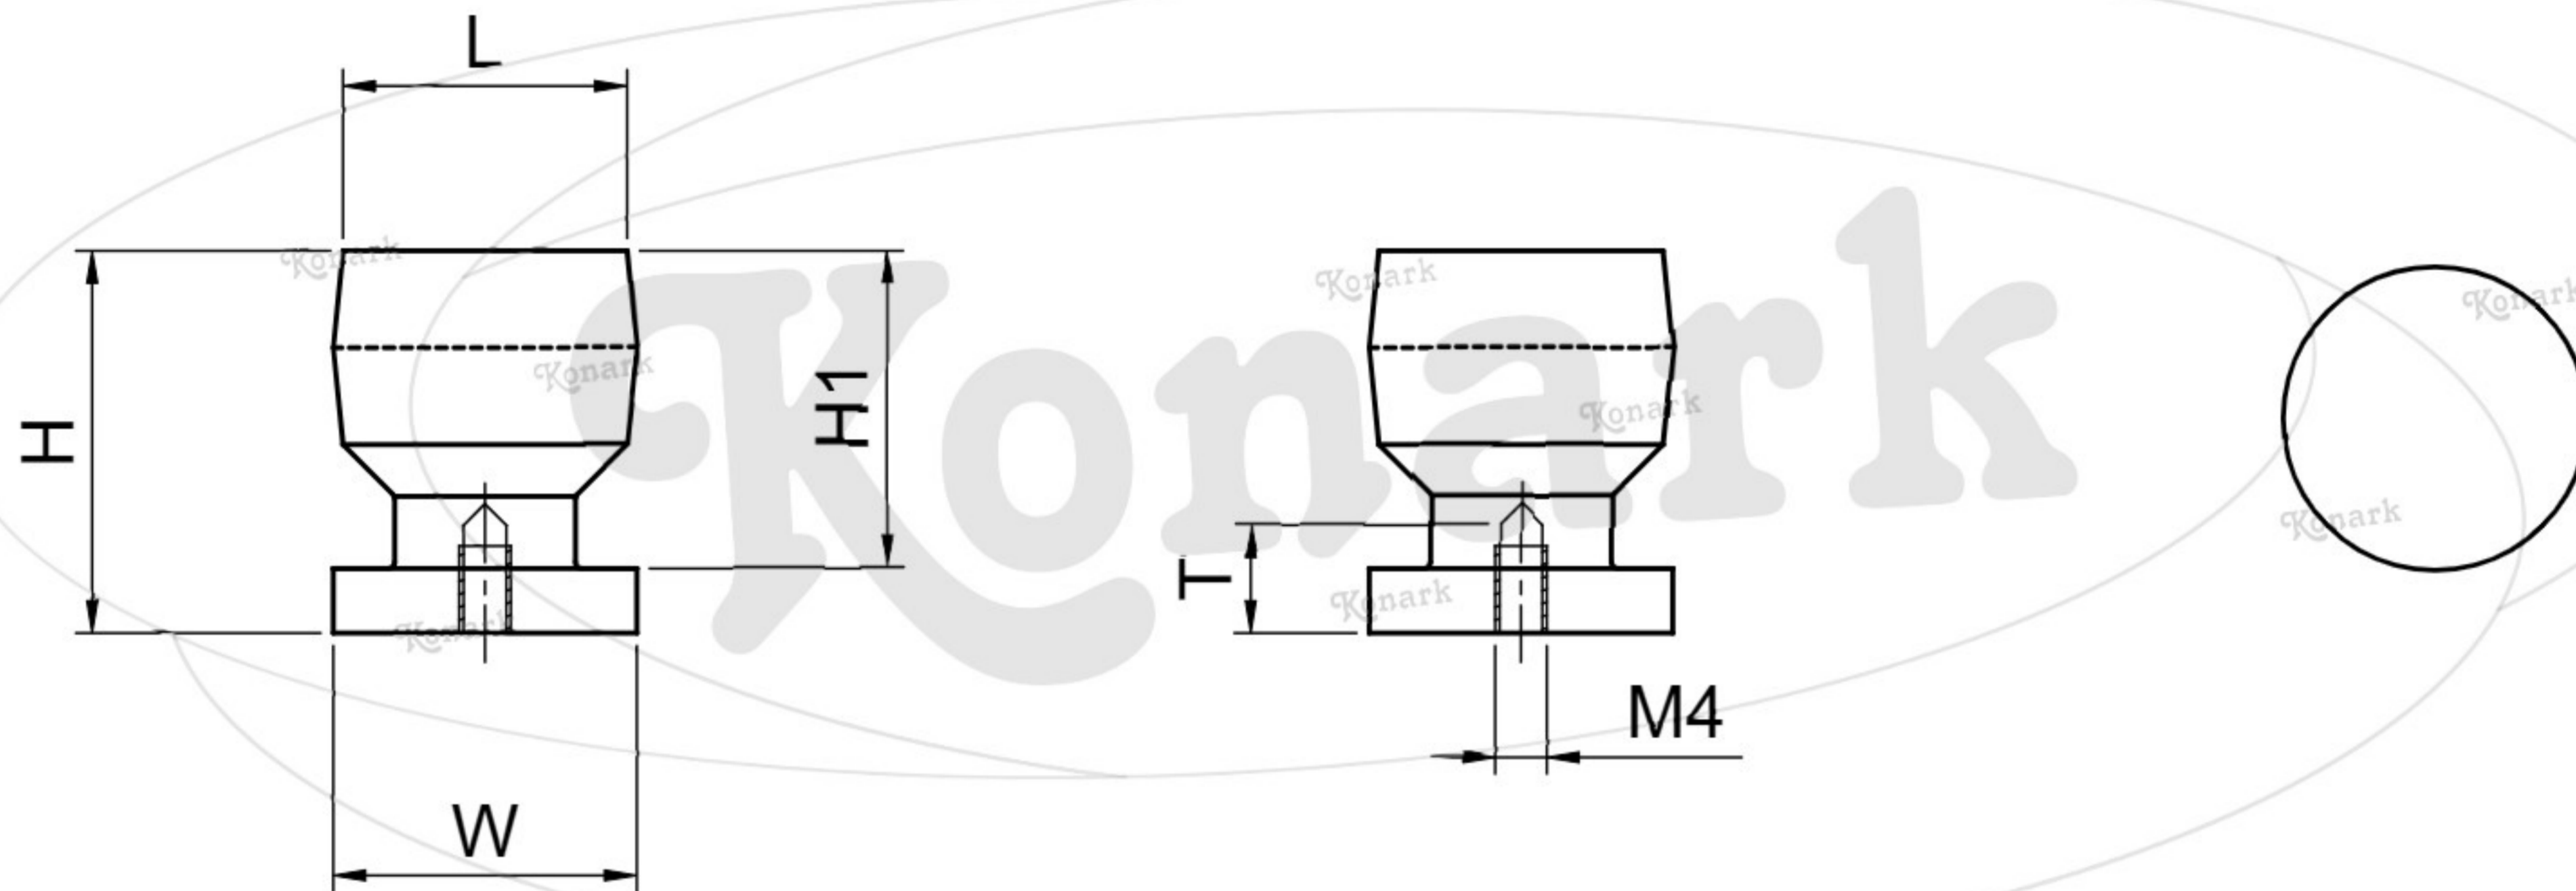

## Model : DFK-067

Finish	Size	Product Code	L	H	W	H1	T
MT CP SP MC BM RG BA CA	<b>ST</b>	DFK-067 ST	22	29.5	23.5	26.6	8