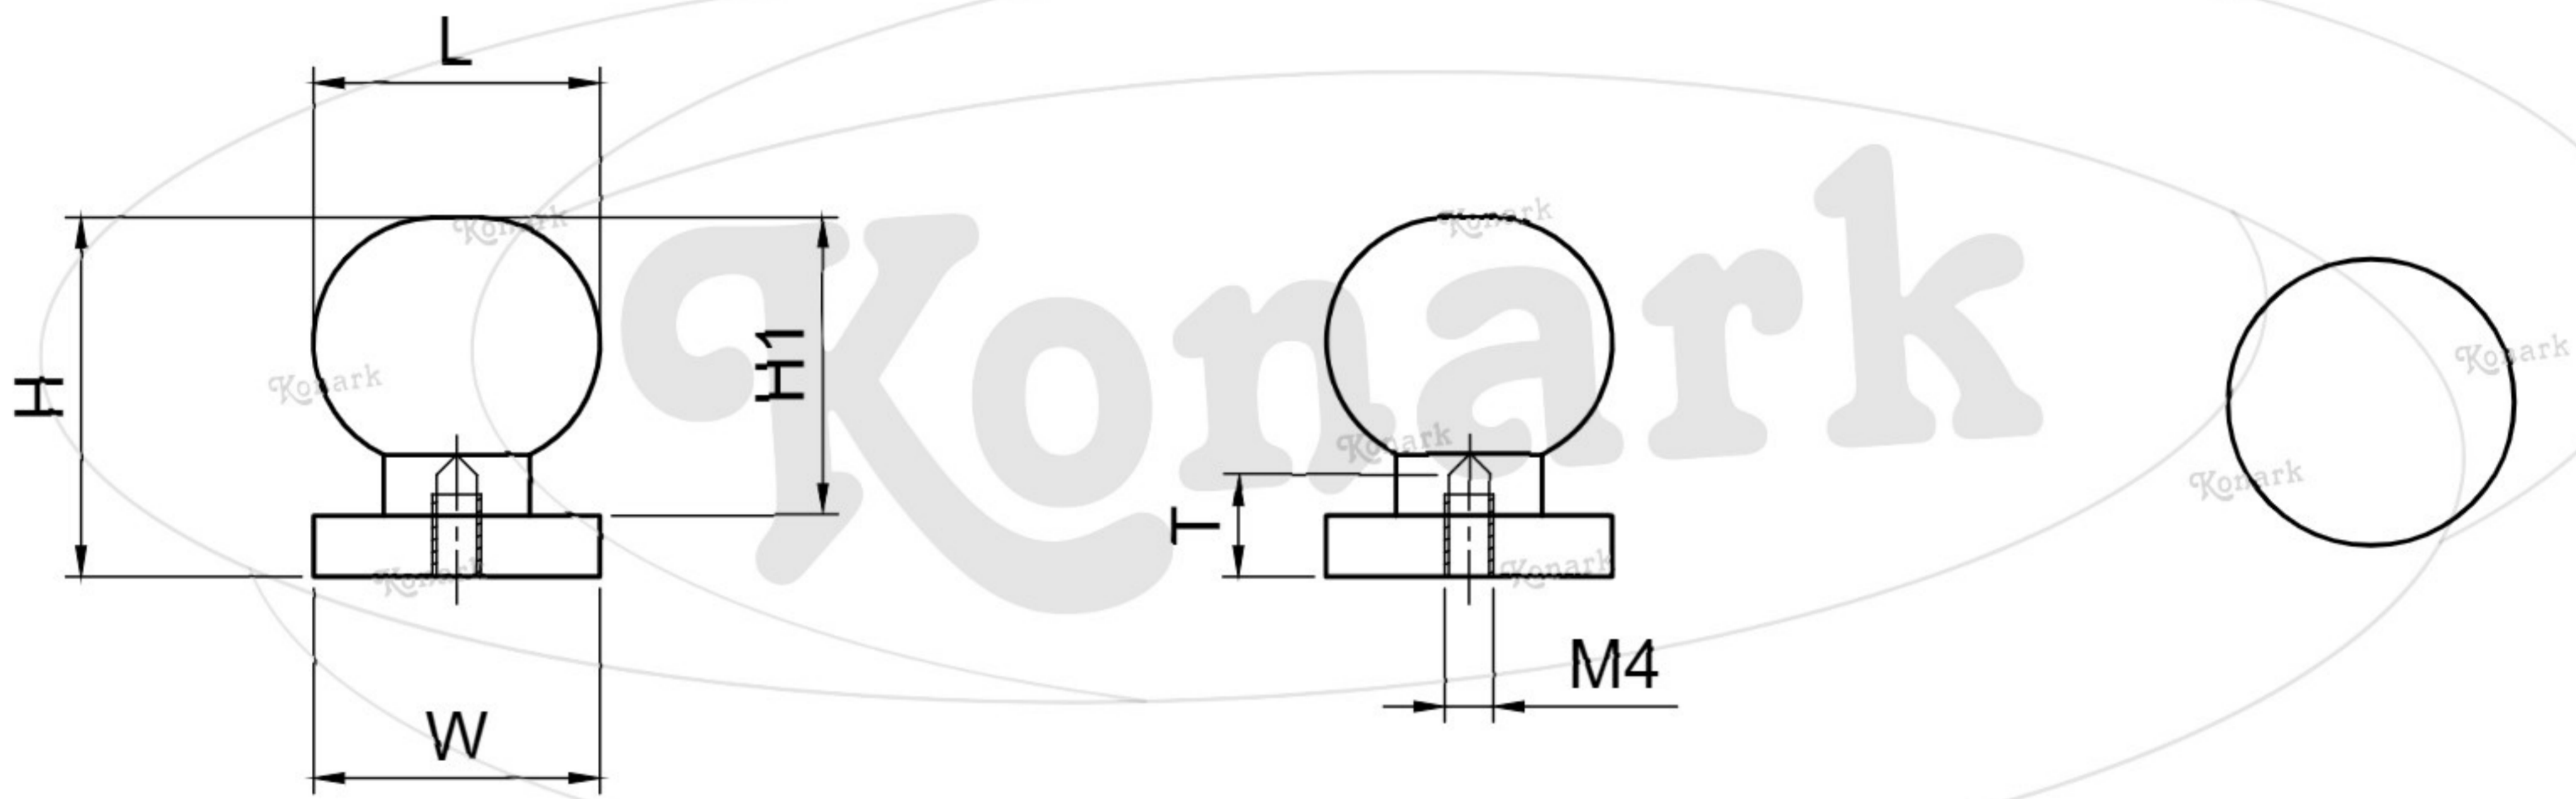

Model : DFK-068

Finish	Size	Product Code	L	H	W	H1	T
MT CP SP MC BM RG BA CA	ST	DFK-068 ST	23.5	29.5	23.5	24.5	8