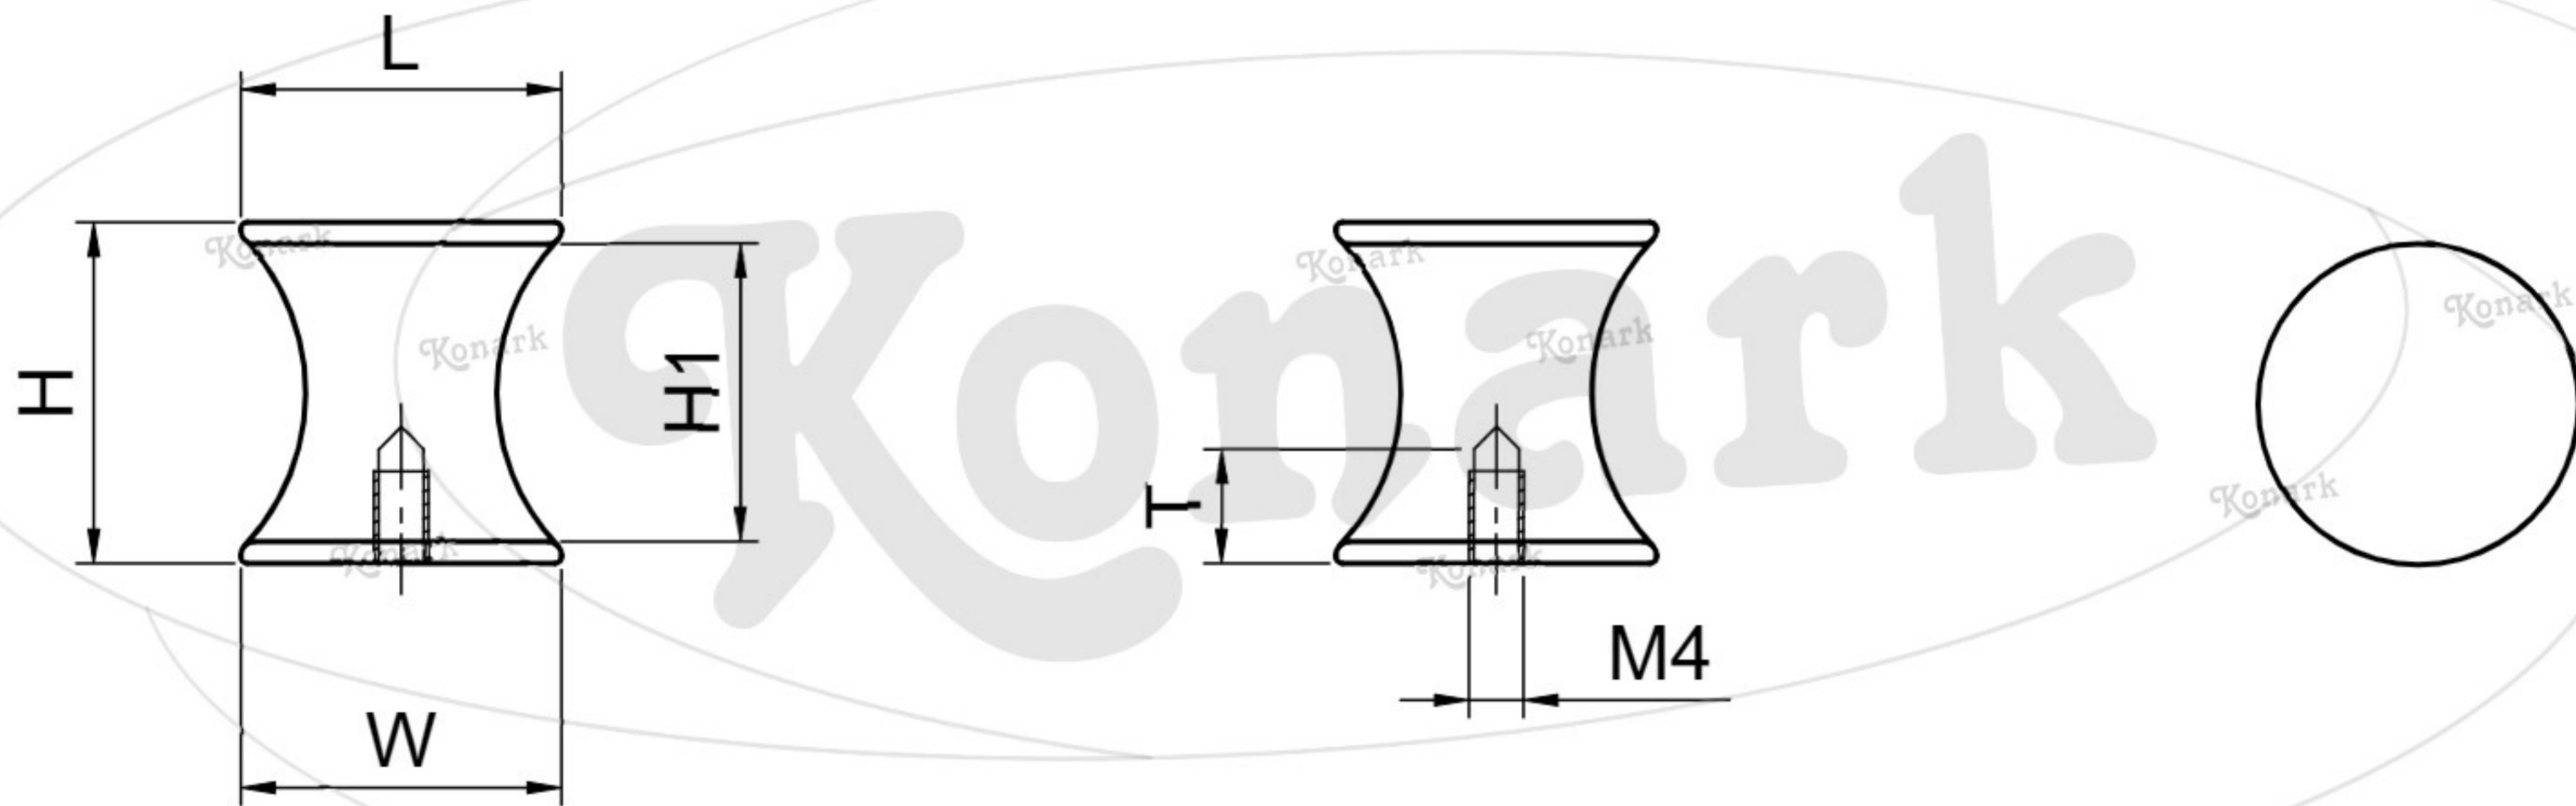

## Model : DFK-069

Finish	Size	Product Code	L	H	W	H1	T
MT CP SP MC BM RG BA CA	<b>ST</b>	DFK-069 ST	23.5	25	23.5	21.8	8