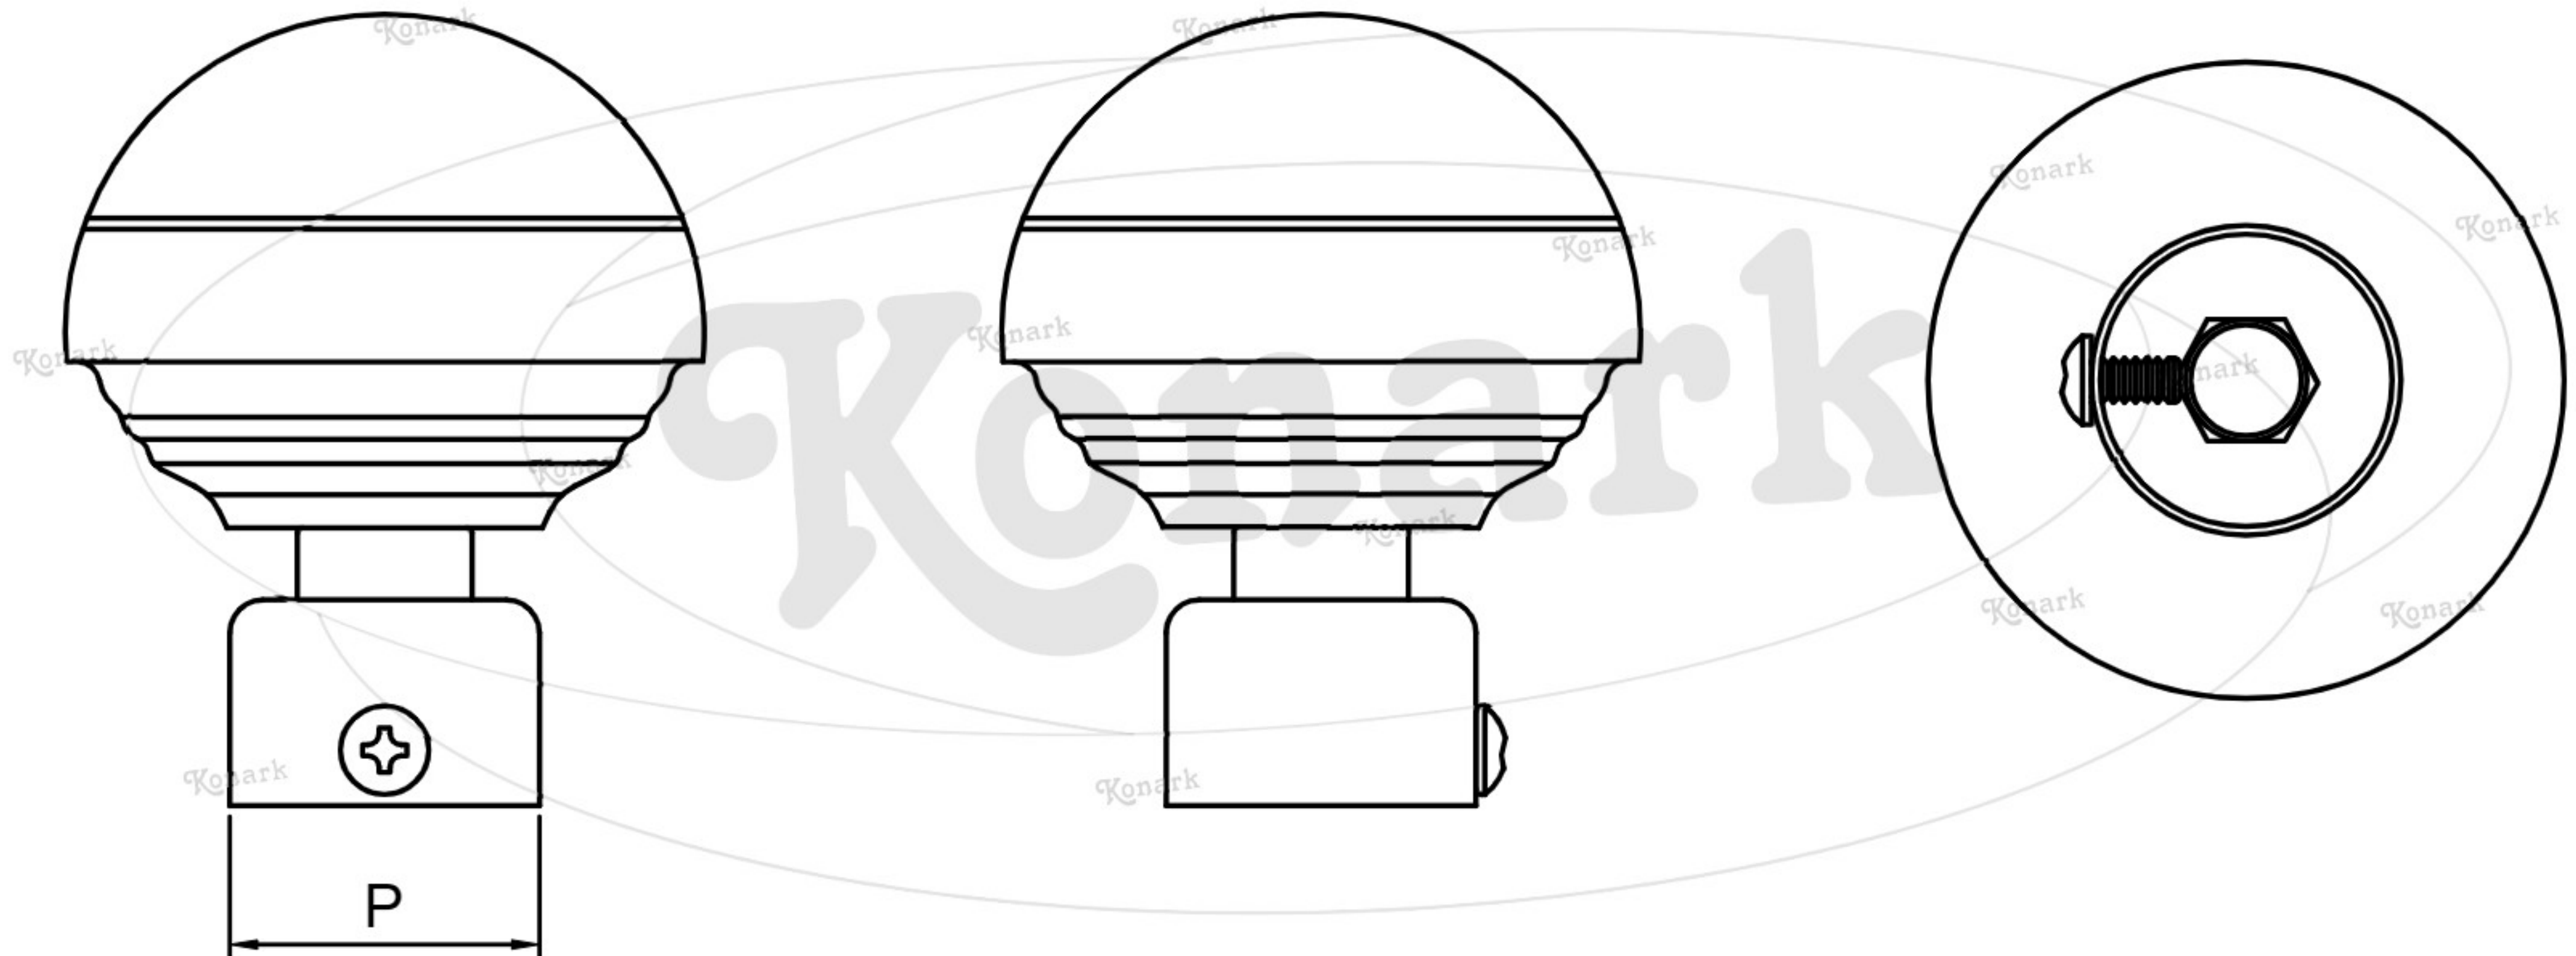

Model : CB-007

Finish	Size	Product Code	P
MT CP	ST	CB-007 ST	25