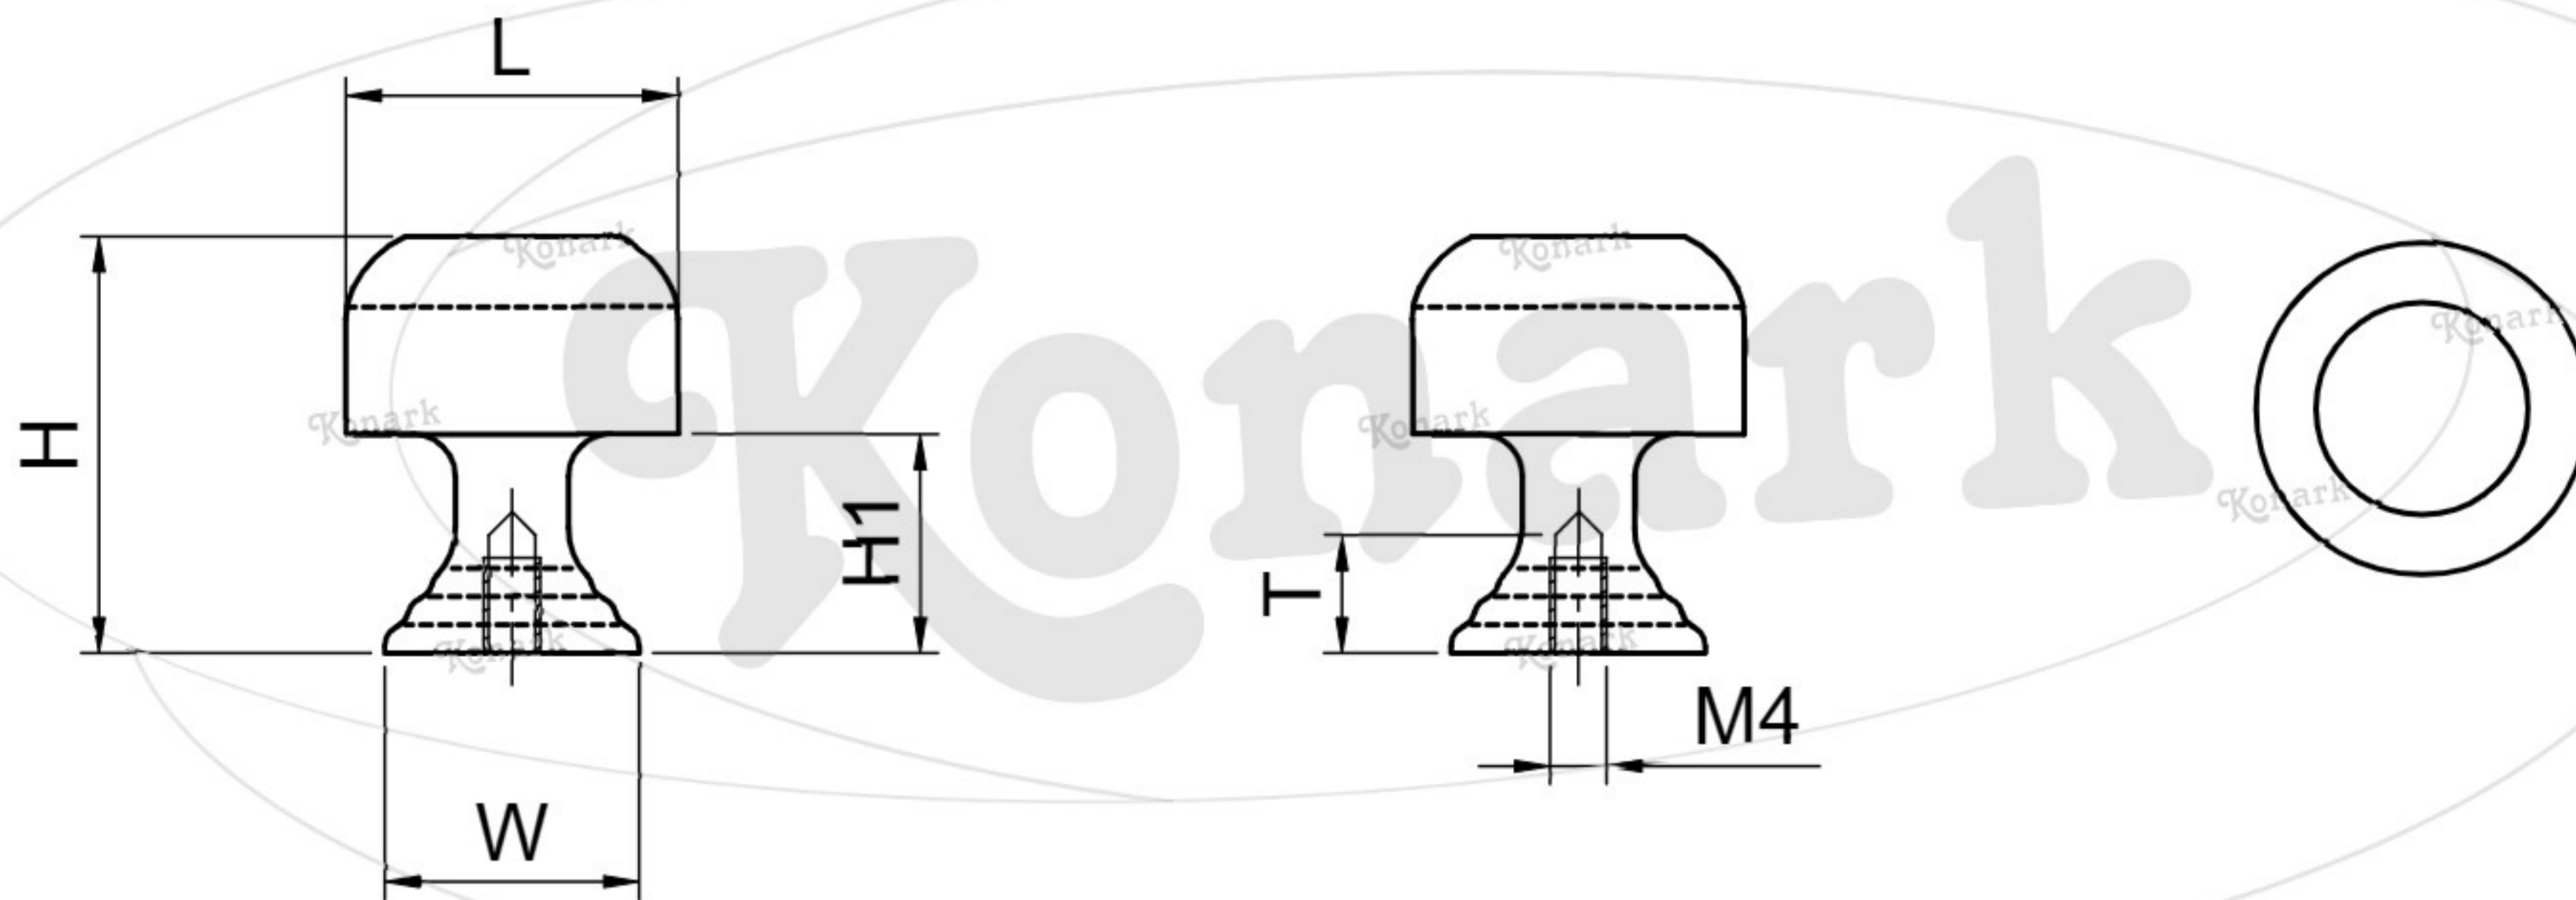

Model : DFK-070

Finish	Size	Product Code	L	H	W	H1	T
MT CP SP MC BM RG BA CA	ST	DFK-070 ST	23.5	25	23.5	21.8	8