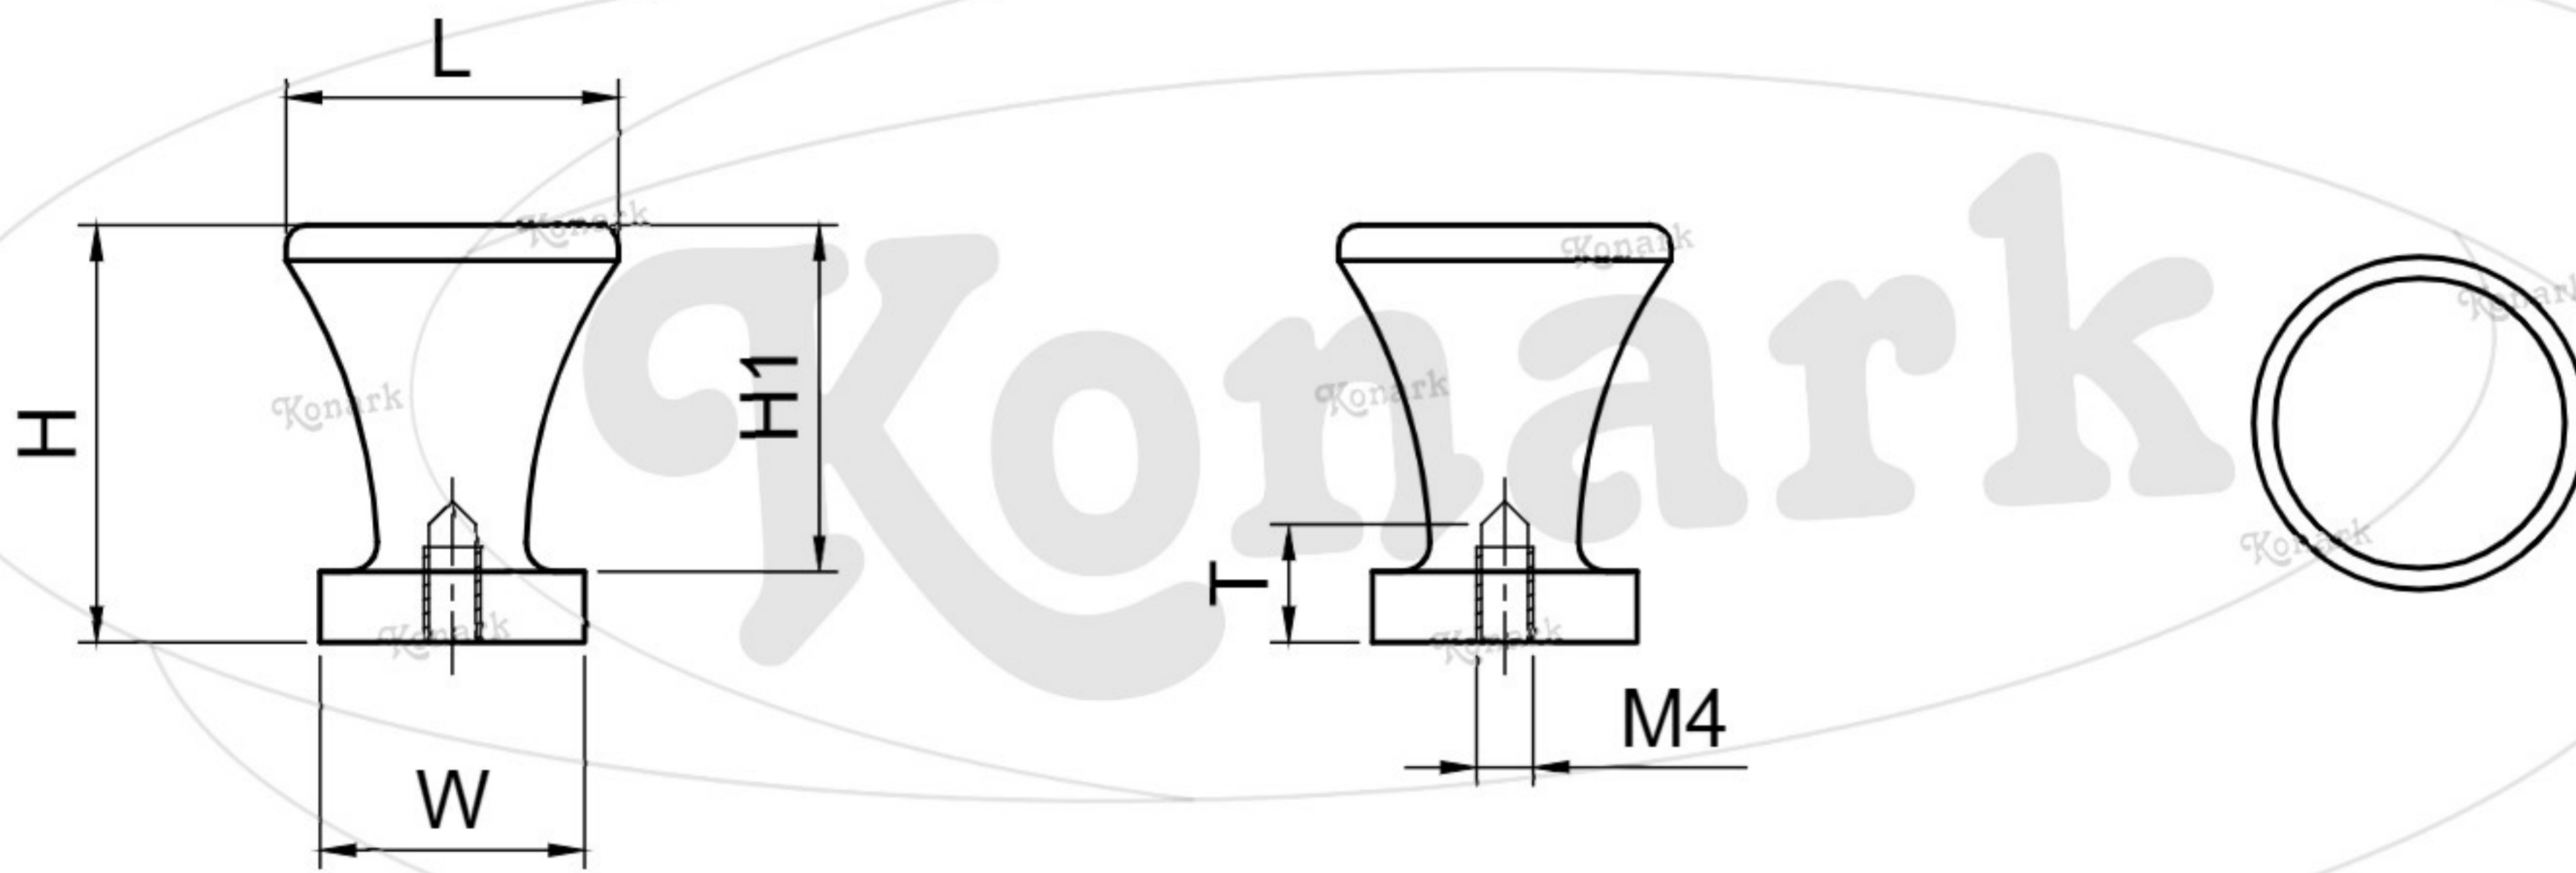

Model : DFK-071

Finish	Size	Product Code	L	H	W	H1	T
MT CP SP MC BM RG BA CA	ST	DFK-071 ST	23.5	29.5	18.7	24.5	8