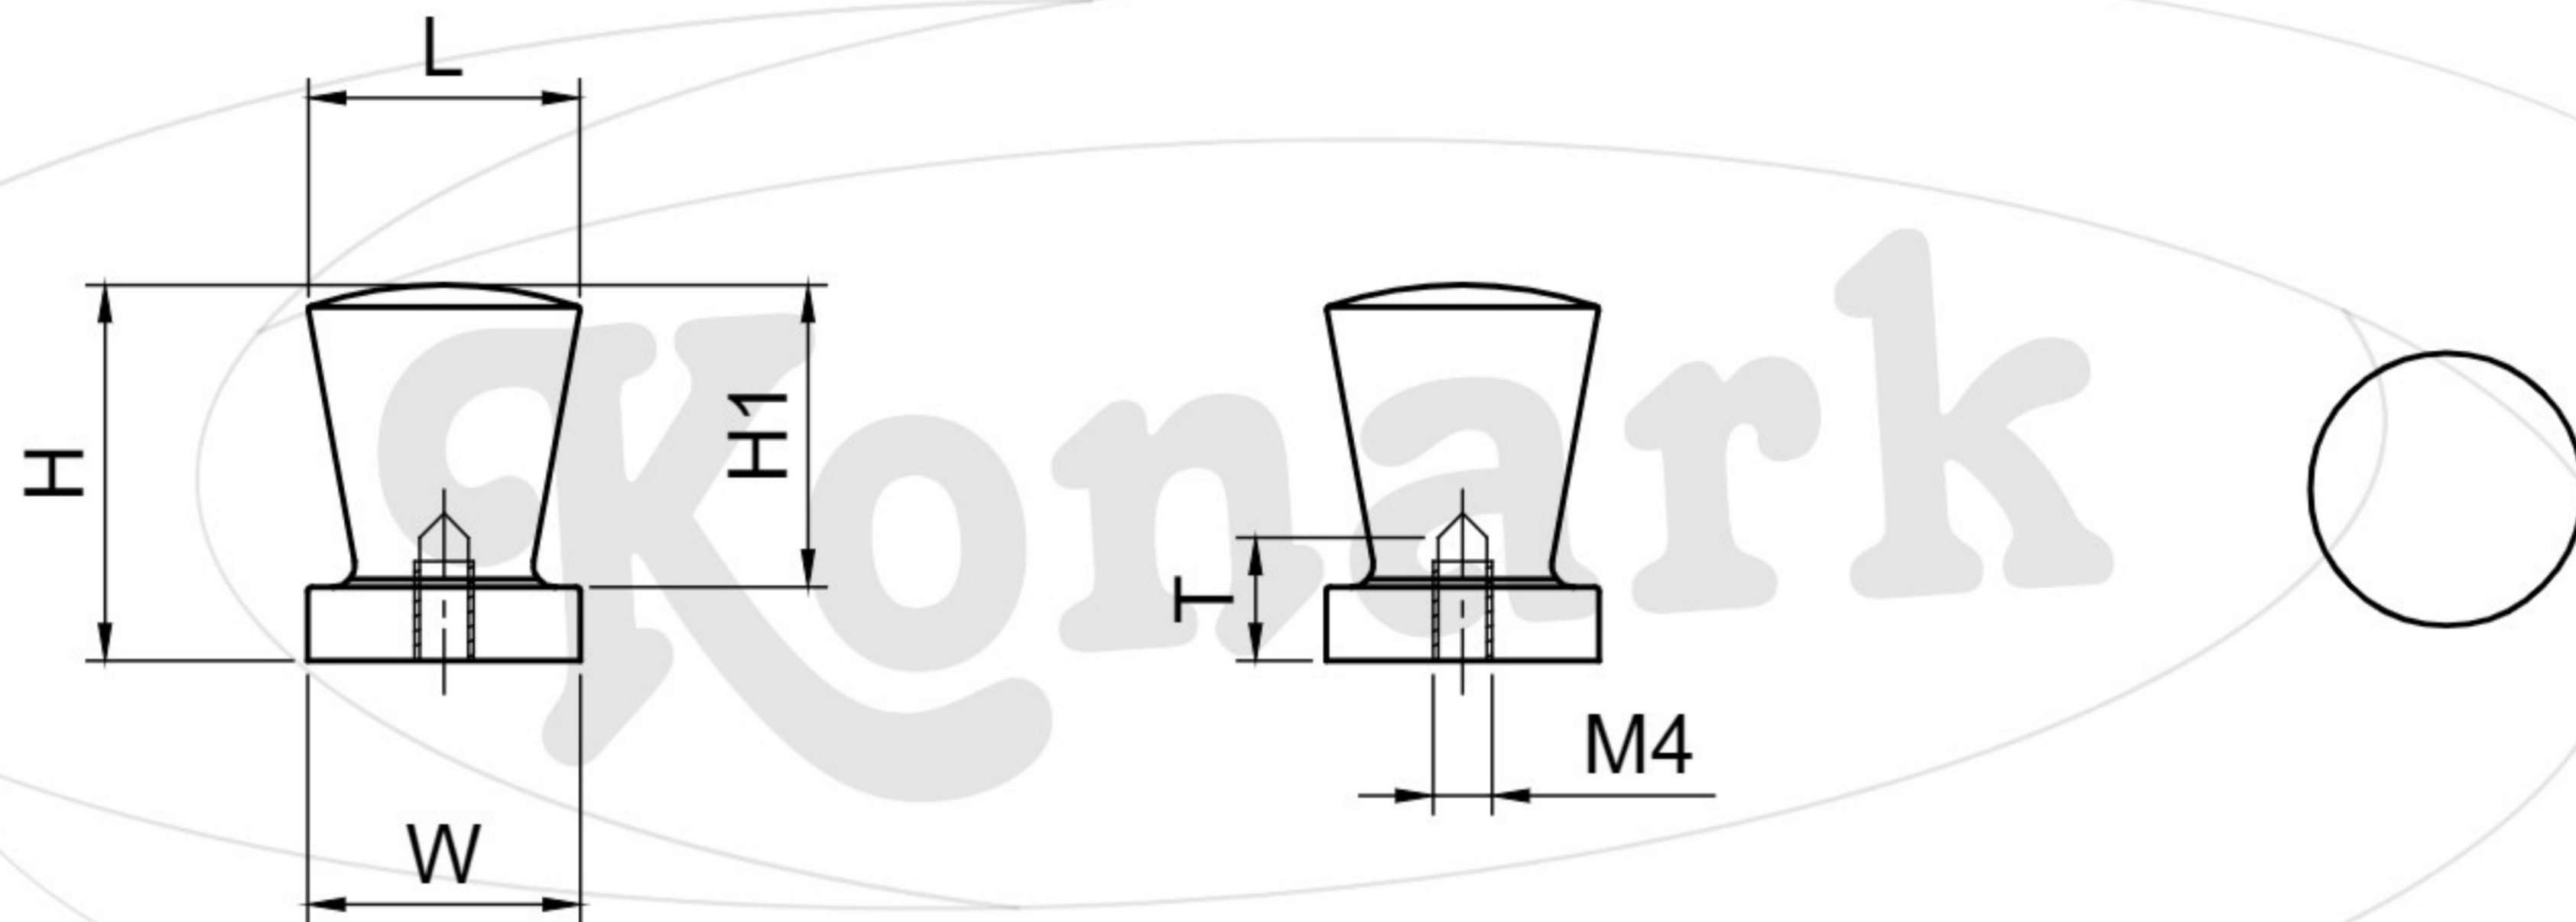

Model : DFK-073

Finish	Size	Product Code	L	H	W	H1	T
MT CP SP MC BM RG BA CA	ST	DFK-073 ST	18.5	25.5	18.5	20.5	8