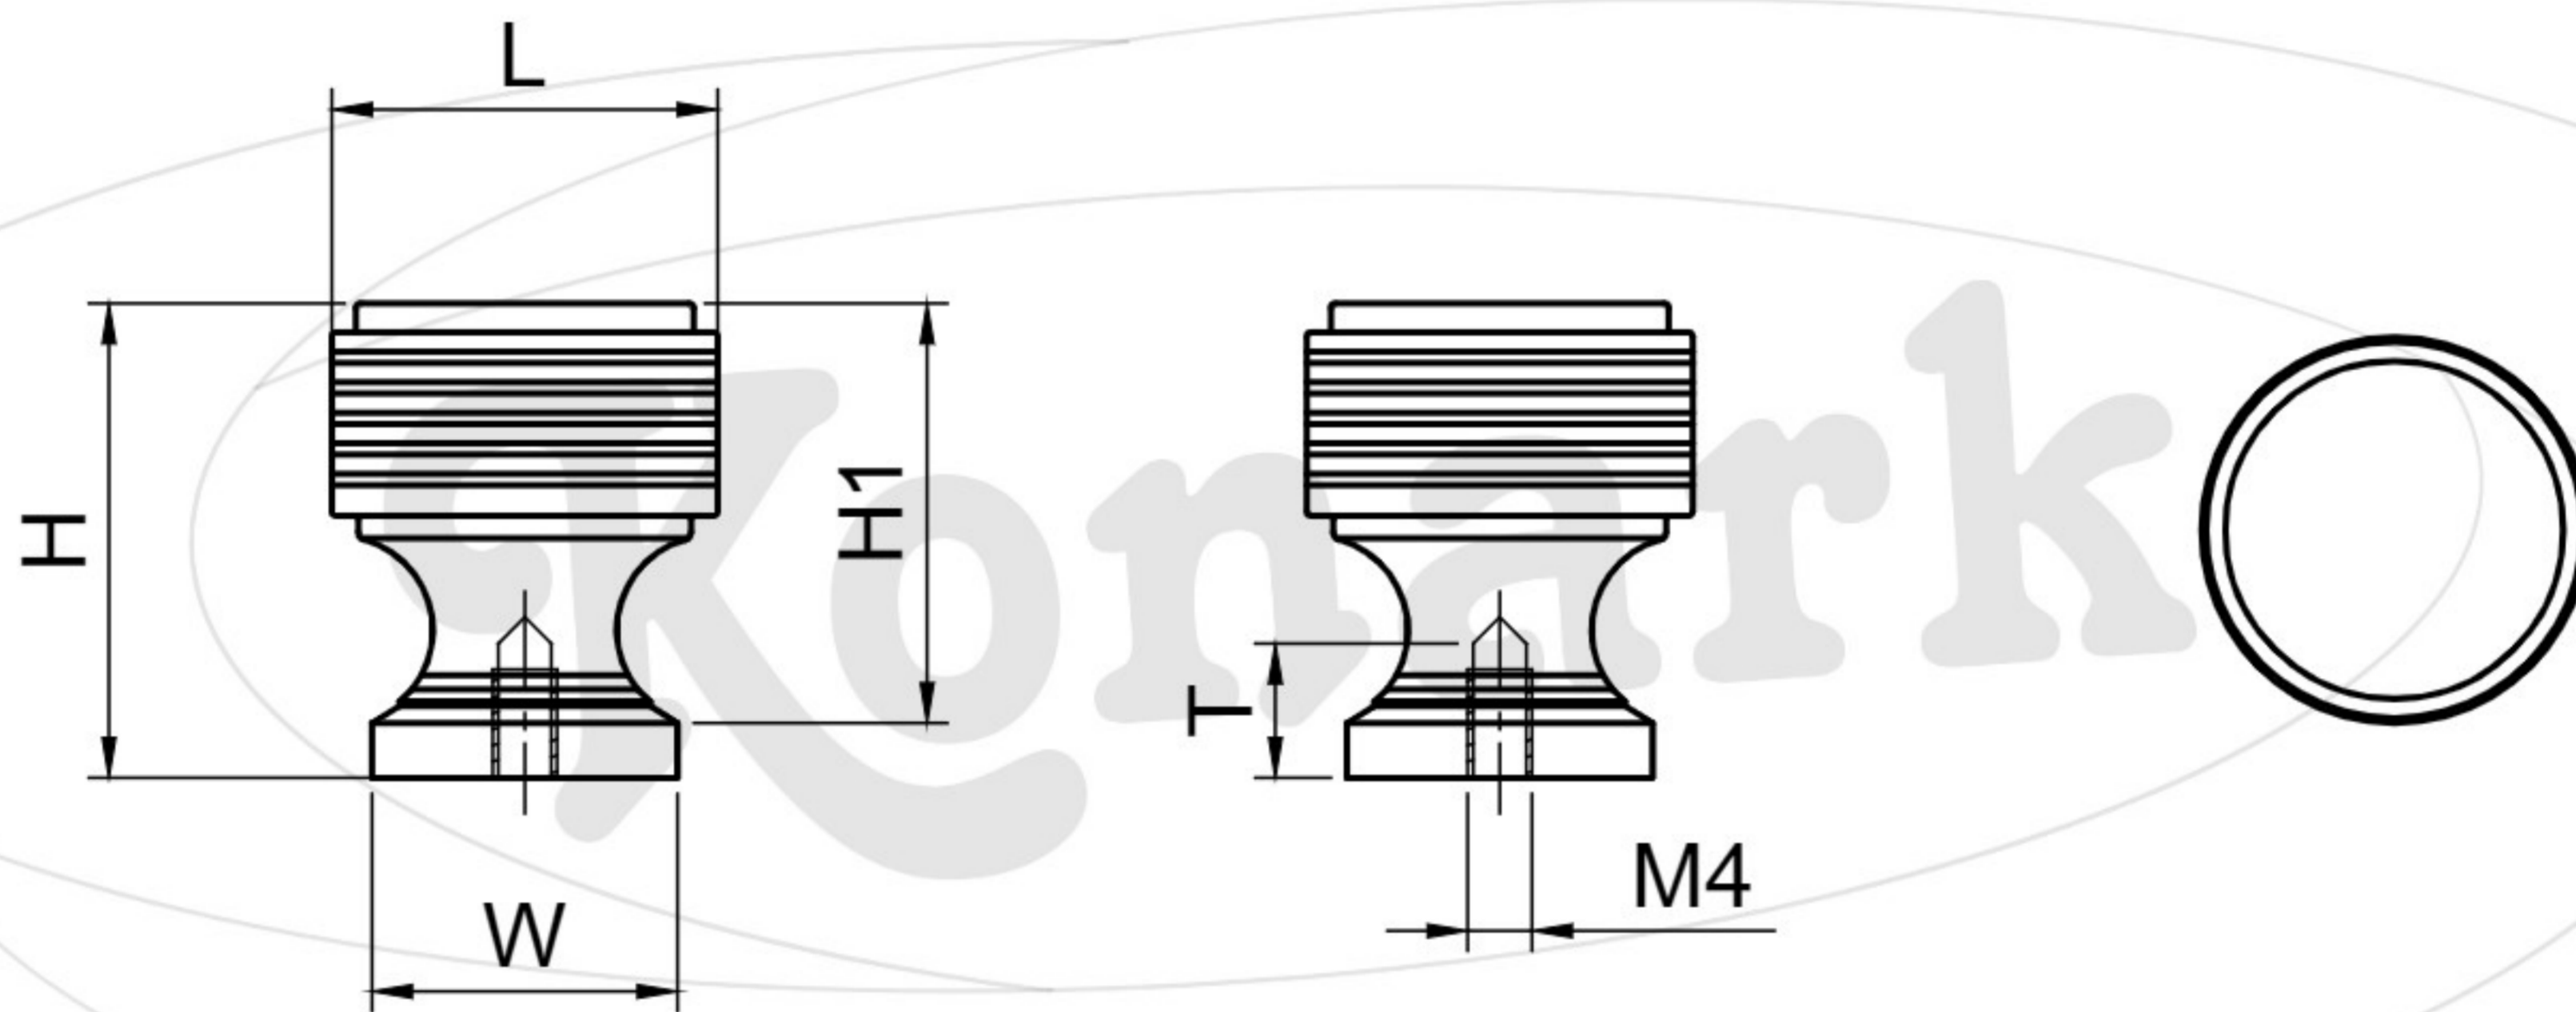

Model : DFK-074

Finish	Size	Product Code	L	H	W	H1	T
MT CP SP MC BM RG BA CA	S/T	DFK-074 24	22.7	29.5	19	26.1	8