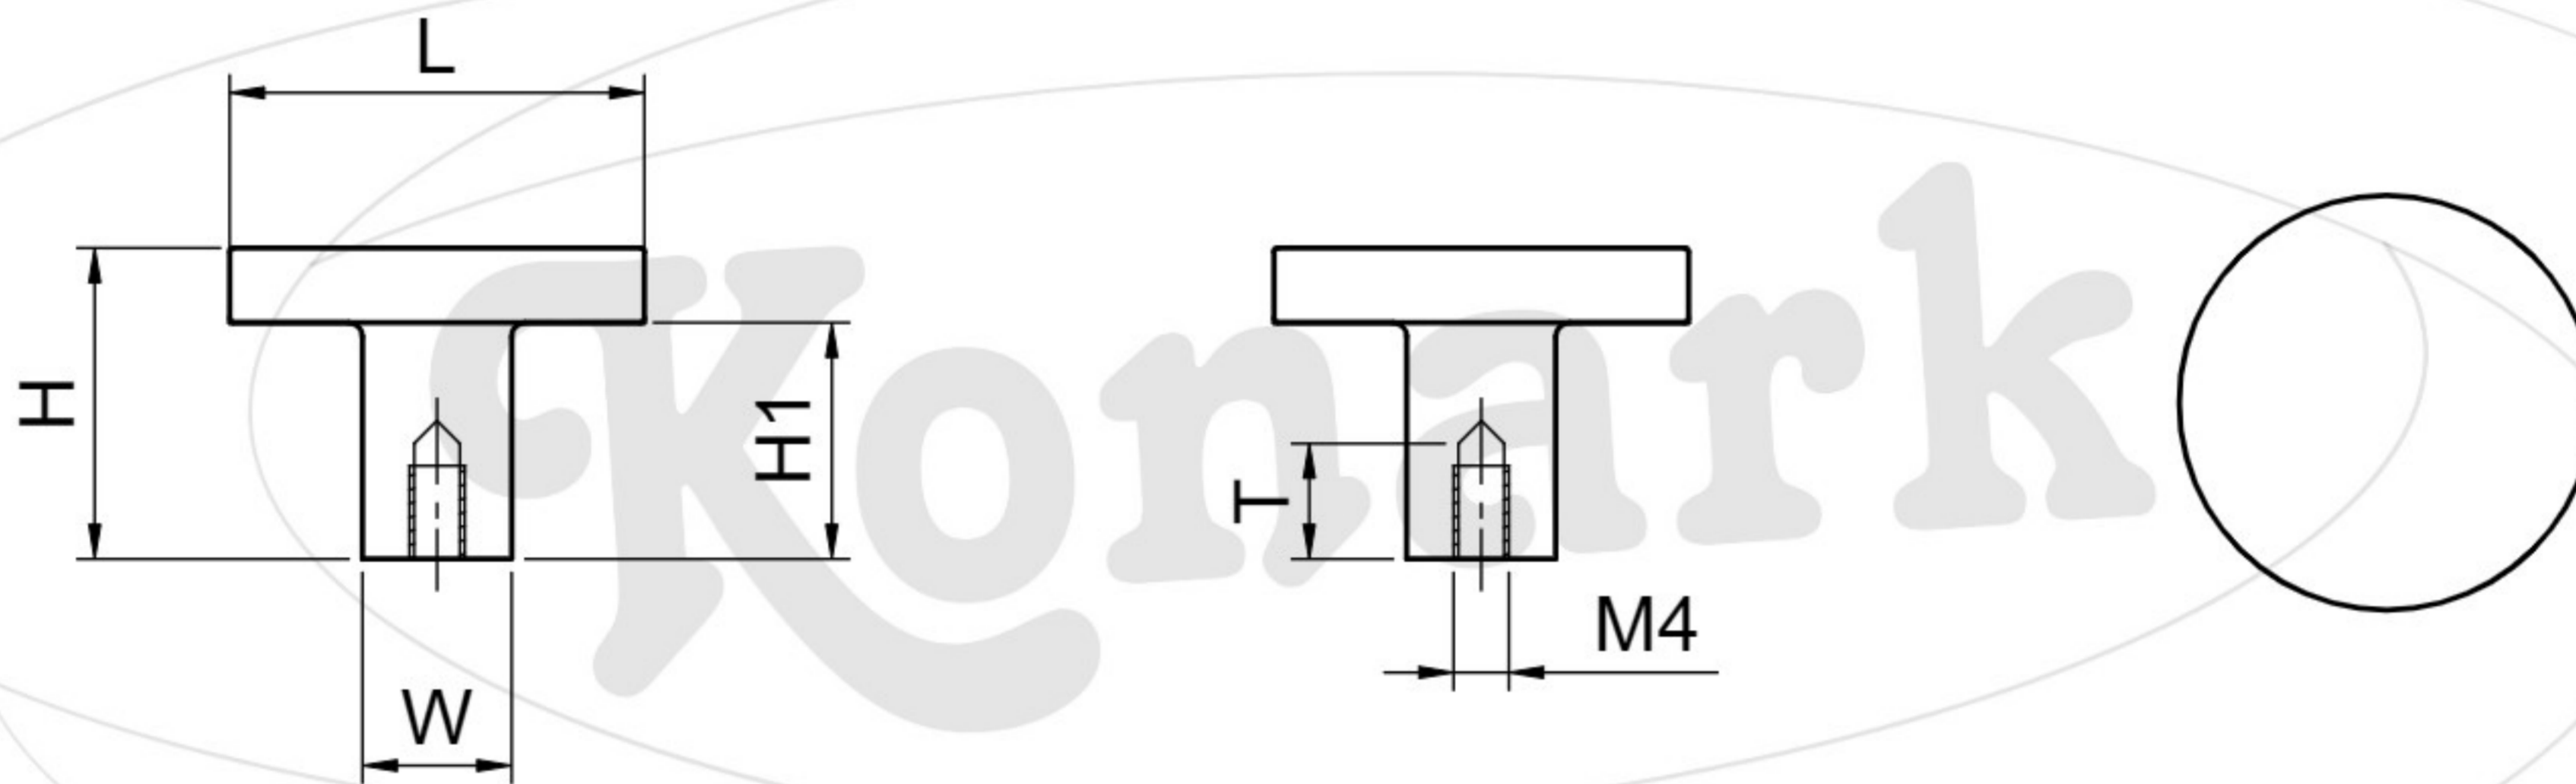

Model : DFK-075

Finish	Size	Product Code	L	H	W	H1	T
MT CP SP MC BM RG BA CA	ST	DFK-075 ST	30	22.5	10.8	17.1	8