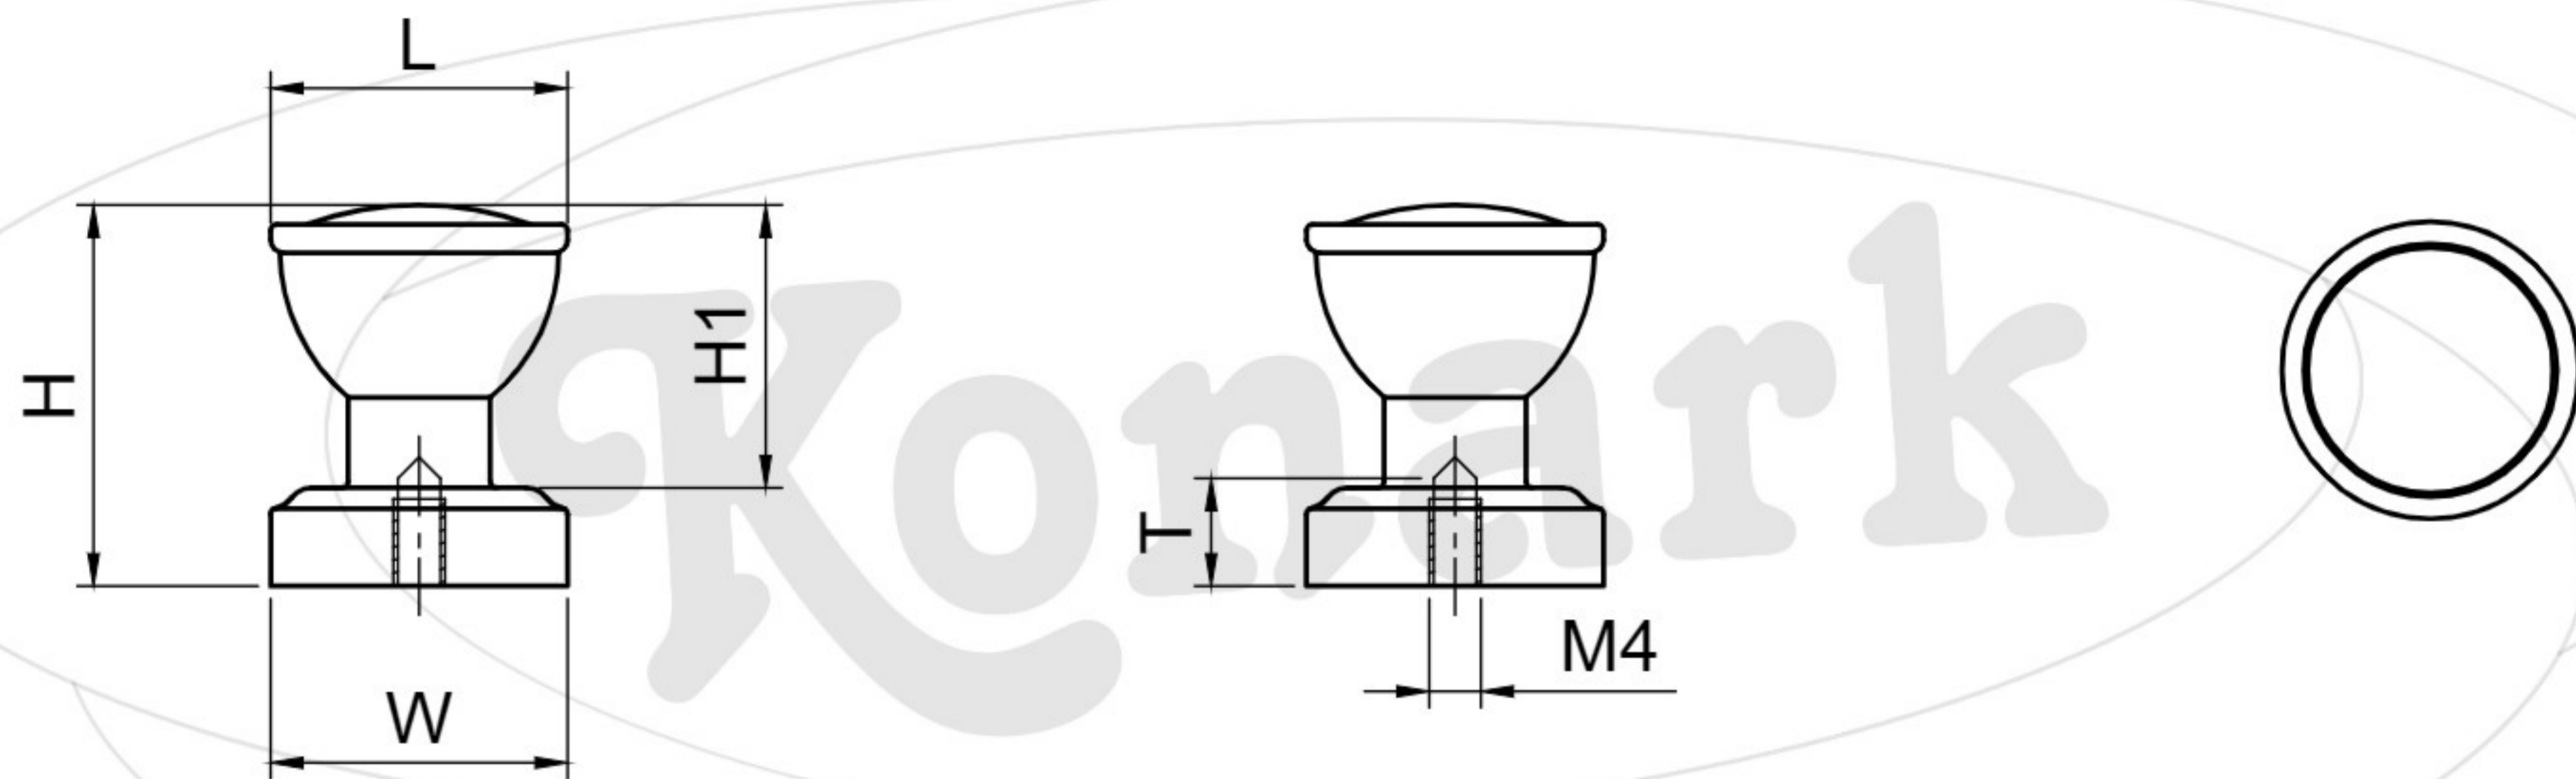

Model : DFK-076

Finish	Size	Product Code	L	H	W	H1	T
MT CP SP MC BM RG BA CA	ST	DFK-076 ST	23	29.5	23	19.9	8