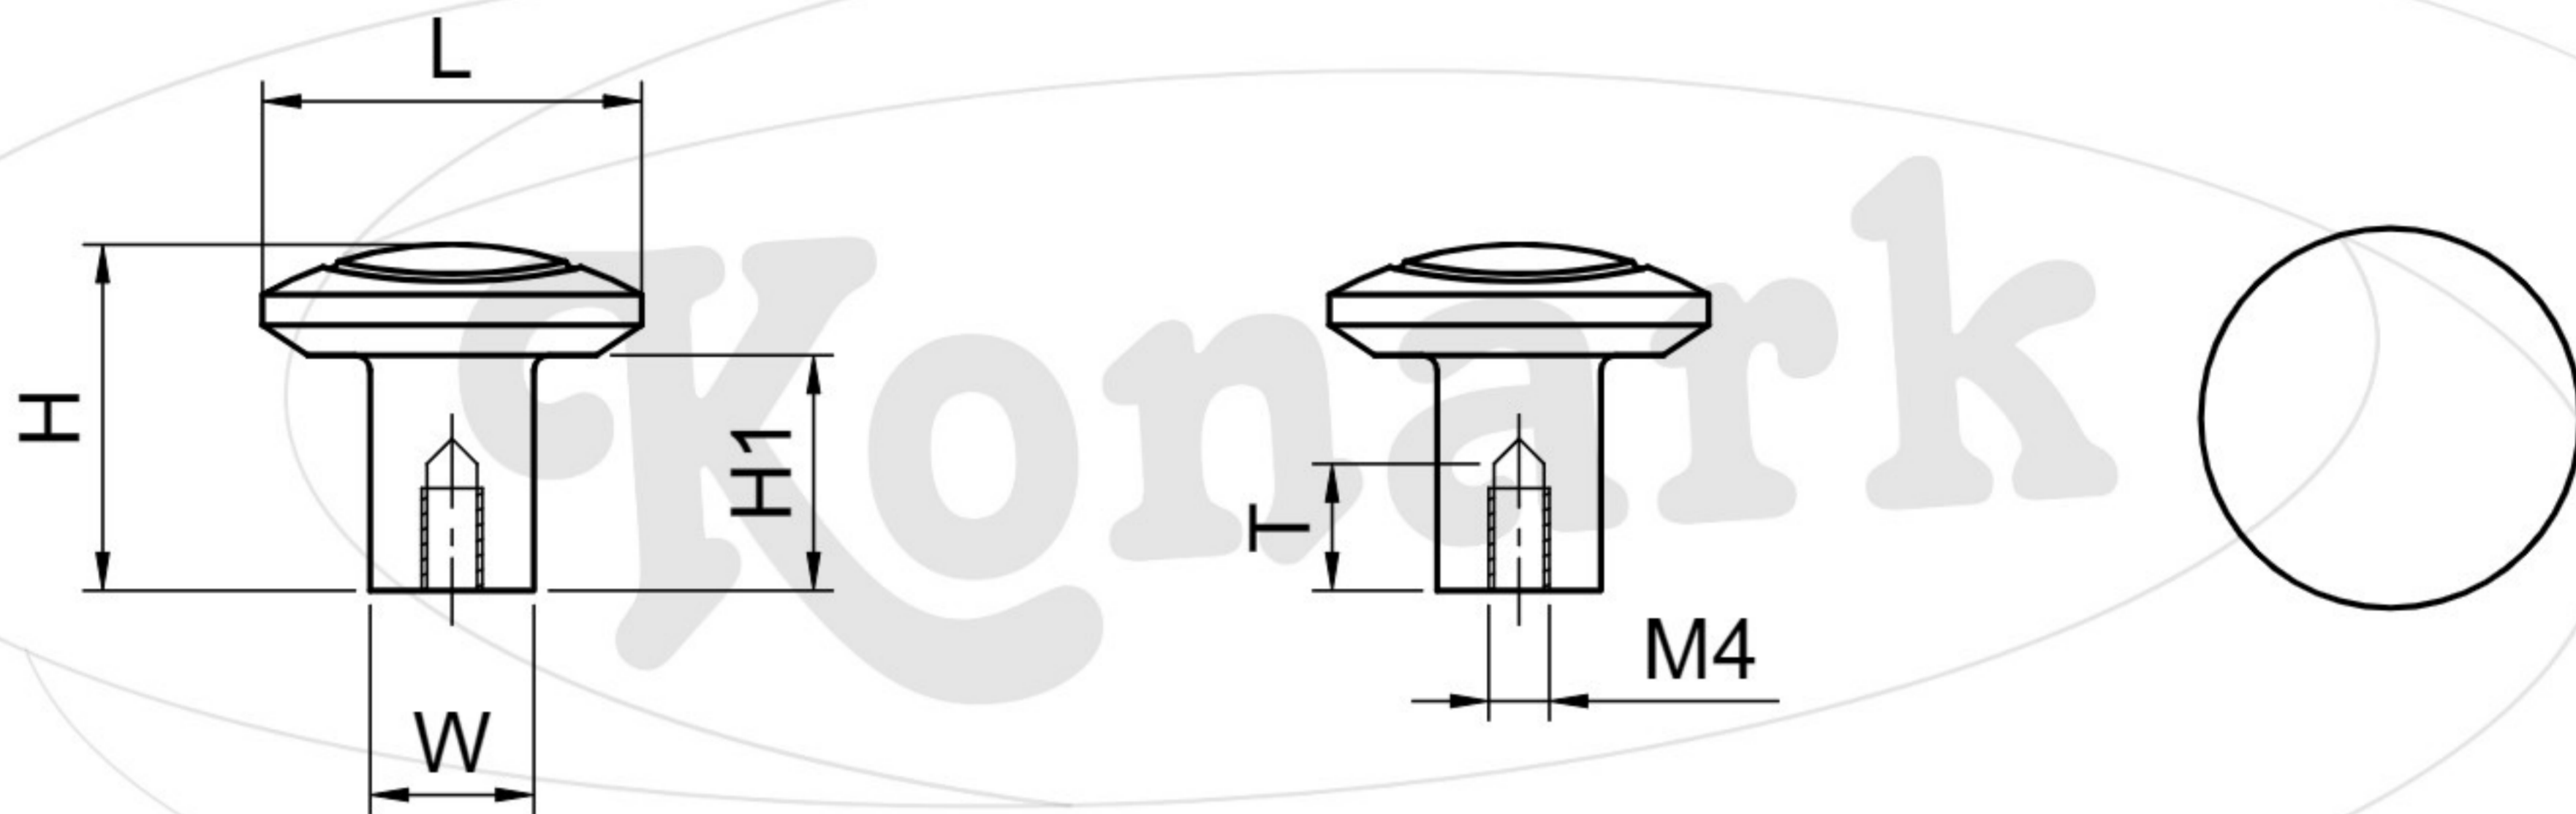

Model : DFK-078

| Finish | Size | Product Code | L | H | W | H1 | T |
|--|-----------|--------------|----|------|------|------|---|
| MT CP SP MC BM RG BA CA | ST | DFK-078 ST | 25 | 22.8 | 10.8 | 15.5 | 8 |