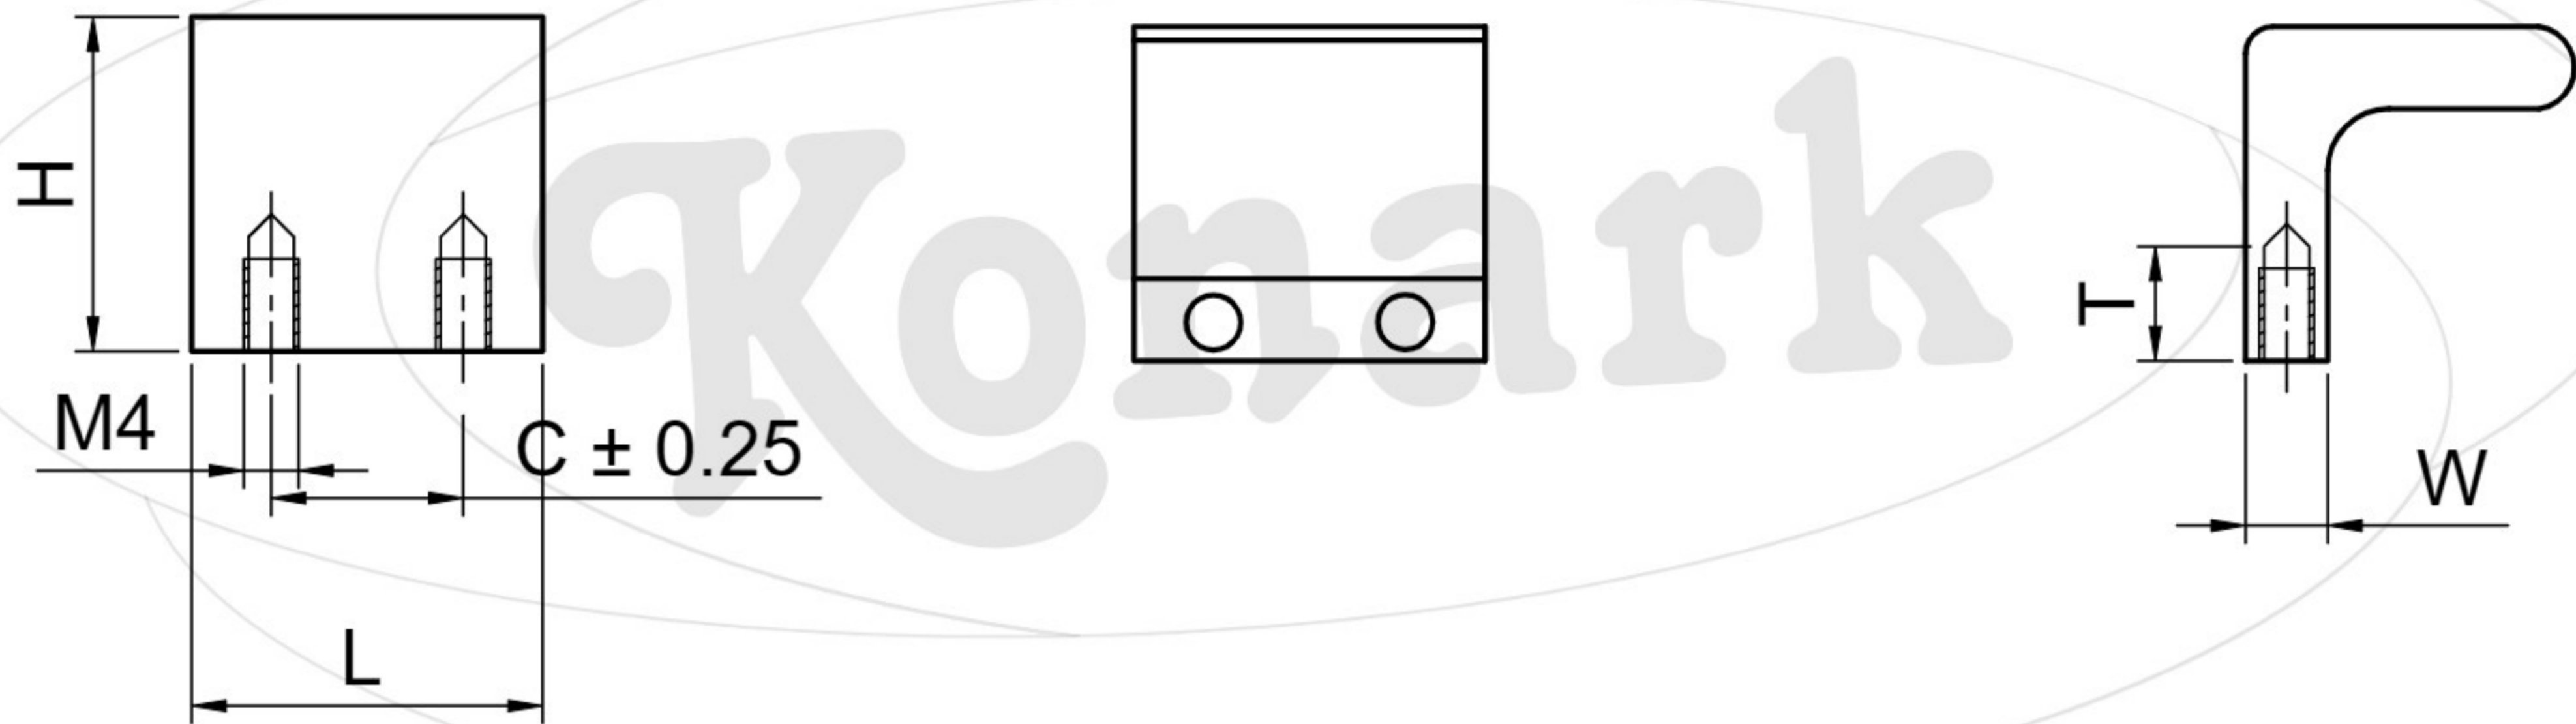

Model : DFK-080

Finish	Size	Product Code	C	L	H	W	T
MT CP SP MC BM RG BA CA	ST	DFK-080 ST	14	25.6	24.4	6	8