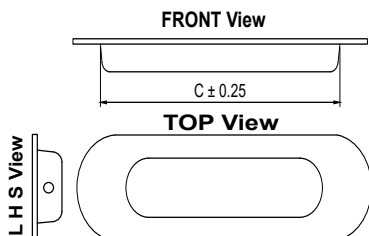

Size	Product Code	C
64mm	RFH-004 64	64
96mm	RFH-004 96	96
128mm	RFH-004 128	128
160mm	RFH-004 160	160
192mm	RFH-004 192	192
224mm	RFH-004 224	224

[Customisation In Length Is Possible.]

Model : RFH-005

Size	Product Code	C
64mm	RFH-005 64	64
96mm	RFH-005 96	96
128mm	RFH-005 128	128
160mm	RFH-005 160	160
192mm	RFH-005 192	192
224mm	RFH-005 224	224

[★ Best Sellers]

RECESSED FURNITURE HANDLE

Model : RFH-007

Size	Product Code	C
96mm	RFH-007 96	96
160mm	RFH-007 160	160
224mm	RFH-007 224	224

Model : RFH-008

Size	Product Code	C
96mm	RFH-008 96	96
128mm	RFH-008 128	128
160mm	RFH-008 160	160
192mm	RFH-008 192	192
224mm	RFH-008 224	224

[Customisation In Length Is Possible.]

Model : RFH-009

Size	Product Code
4"	RFH-009 4"
6"	RFH-009 6"
8"	RFH-009 8"
10"	RFH-009 10"
12"	RFH-009 12"

Model : RFH-010

Size	Product Code	C
96mm	RFH-010 96	96
128mm	RFH-010 128	128
160mm	RFH-010 160	160
192mm	RFH-010 192	192
224mm	RFH-010 224	224