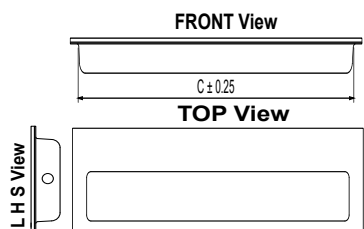

Model : RFH-011

Size	Product Code
4"	RFH-011 4"
6"	RFH-011 6"
8"	RFH-011 8"
10"	RFH-011 10"
12"	RFH-011 12"