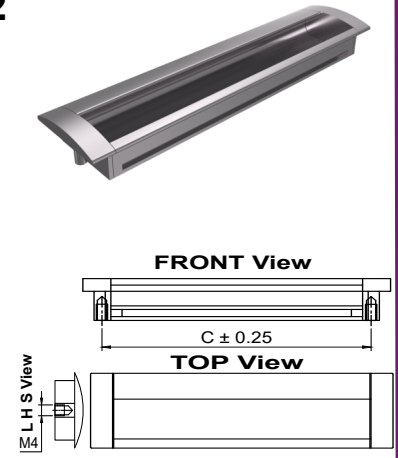

[Customisation In Length Is Possible.]

Model : RFH-003

Size	Product Code	C
64mm	RFH-003 64	64
96mm	RFH-003 96	96
128mm	RFH-003 128	128
160mm	RFH-003 160	160
192mm	RFH-003 192	192
224mm	RFH-003 224	224