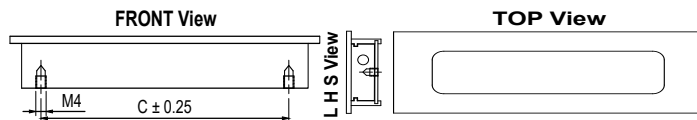

Model : RFH-020

Size	Product Code	C
96mm	RFH-020 96	96
160mm	RFH-020 160	160
224mm	RFH-020 224	224

Model : RFH-021

Size	Product Code	C
96mm	RFH-021 96	96
128mm	RFH-021 128	128
160mm	RFH-021 160	160
224mm	RFH-021 224	224