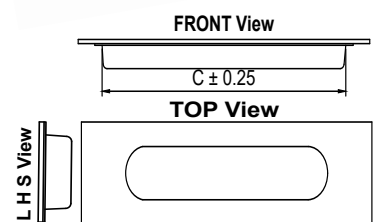

Model : RFH-012

Size	Product Code
4"	RFH-012 4"
6"	RFH-012 6"
8"	RFH-012 8"
10"	RFH-012 10"
12"	RFH-012 12"

FINISH:

MT	CP	SP	MC	BM	RG	BA	CA
Matt	Chrome	Satin	Matt Chrome	Black Matt	Rose Gold	Brass Antique	Copper Antique

[★ Best Sellers]