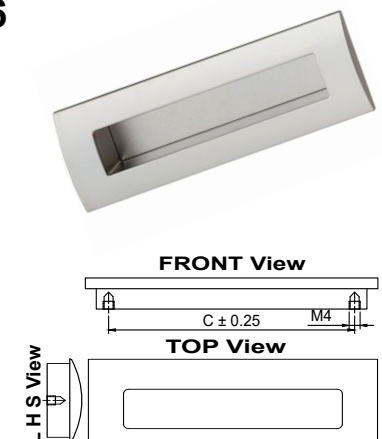

[Customisation In Length Is Possible.]

FINISH:

MT	CP	SP	MC	BM	RG	BA	CA
Matt	Chrome	Satin	Matt Chrome	Black Matt	Rose Gold	Brass Antique	Copper Antique

[★ Best Sellers]