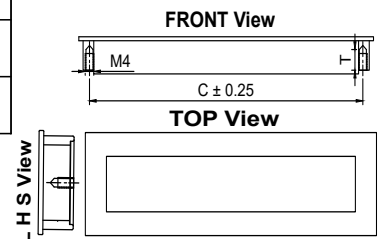

[Customisation In Length Is Possible.]

Model : RFH-009

Size	Product Code
4"	RFH-009 4"
6"	RFH-009 6"
8"	RFH-009 8"
10"	RFH-009 10"
12"	RFH-009 12"

Model : RFH-010

Size	Product Code	C
96mm	RFH-010 96	96
128mm	RFH-010 128	128
160mm	RFH-010 160	160
192mm	RFH-010 192	192
224mm	RFH-010 224	224