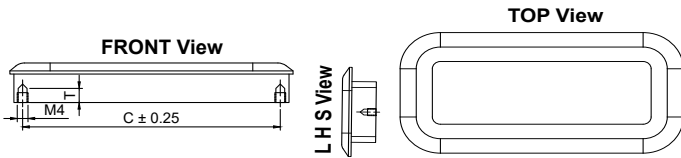

[★ Best Sellers]

RECESSED FURNITURE HANDLE

Model : RFH-031

Size	Product Code	C
96mm	RFH-031 96	96
128mm	RFH-031 128	128
224mm	RFH-031 224	224

Model : RFH-032

Size	Product Code	C
96mm	RFH-032 96	96
160mm	RFH-032 160	160
224mm	RFH-032 224	224