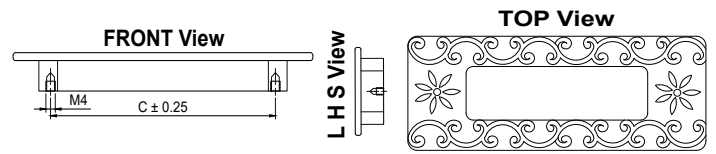

[★ Best Sellers]

RECESSED FURNITURE HANDLE

Model : RFH-031

Size	Product Code	C
96mm	RFH-031 96	96
128mm	RFH-031 128	128
224mm	RFH-031 224	224

Model : RFH-032

Size	Product Code	C
96mm	RFH-032 96	96
160mm	RFH-032 160	160
224mm	RFH-032 224	224