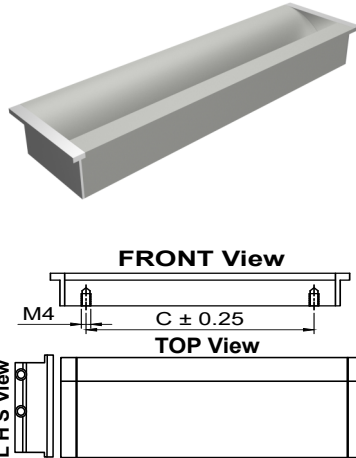

SCRATCH
RESISTANCE

FINGERPRINT
RESISTANCE

OLEOPHOBIC
COATING

RECESSED FURNITURE HANDLE

Model : RFH-001

Size	Product Code	C
64mm	RFH-001 64	64
96mm	RFH-001 96	96
128mm	RFH-001 128	128
160mm	RFH-001 160	160
192mm	RFH-001 192	192
224mm	RFH-001 224	224