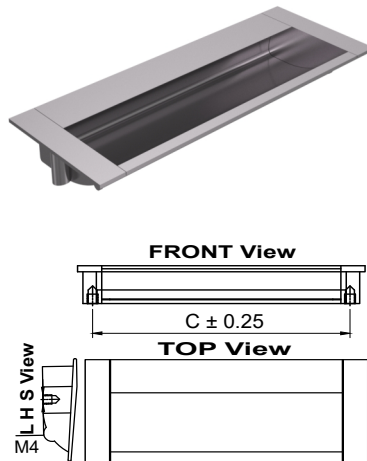

[Customisation In Length Is Possible.]

Model : RFH-004

Size	Product Code	C
64mm	RFH-004 64	64
96mm	RFH-004 96	96
128mm	RFH-004 128	128
160mm	RFH-004 160	160
192mm	RFH-004 192	192
224mm	RFH-004 224	224