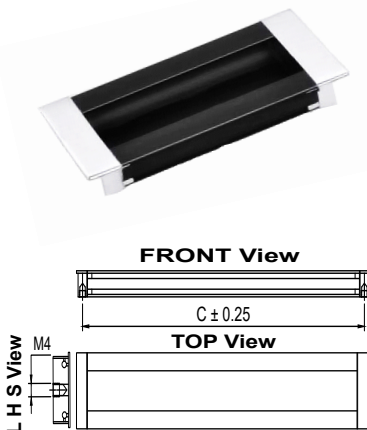

[Customisation In Length Is Possible.]

Model : RFH-006

Size	Product Code	C
64mm	RFH-006 64	64
96mm	RFH-006 96	96
128mm	RFH-006 128	128
160mm	RFH-006 160	160