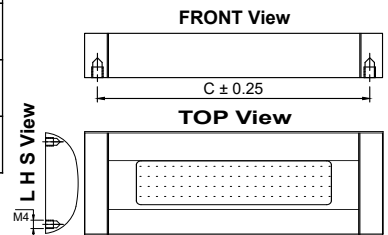

[★ Best Sellers]

RECESSED FURNITURE HANDLE

Model : RFH-007

Size	Product Code	C
96mm	RFH-007 96	96
160mm	RFH-007 160	160
224mm	RFH-007 224	224

Model : RFH-008

Size	Product Code	C
96mm	RFH-008 96	96
128mm	RFH-008 128	128
160mm	RFH-008 160	160
192mm	RFH-008 192	192
224mm	RFH-008 224	224