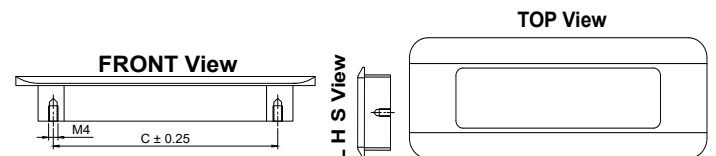

Model : RFH-034

Size	Product Code	C
96mm	RFH-034 96	96
160mm	RFH-034 160	160
224mm	RFH-034 224	224