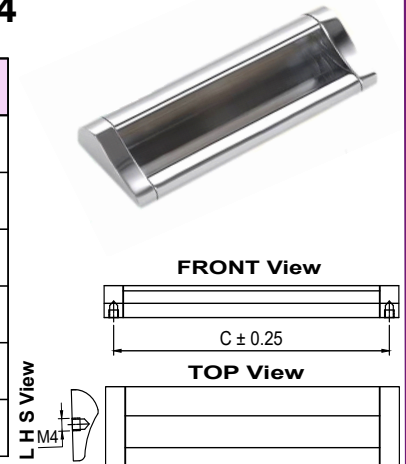

Model : RFH-003

Size	Product Code	C
64mm	RFH-003 64	64
96mm	RFH-003 96	96
128mm	RFH-003 128	128
160mm	RFH-003 160	160
192mm	RFH-003 192	192
224mm	RFH-003 224	224

[Customisation In Length Is Possible.]

Model : RFH-004

Size	Product Code	C
64mm	RFH-004 64	64
96mm	RFH-004 96	96
128mm	RFH-004 128	128
160mm	RFH-004 160	160
192mm	RFH-004 192	192
224mm	RFH-004 224	224

[Customisation In Length Is Possible.]

Model : RFH-005

Size	Product Code	C
64mm	RFH-005 64	64
96mm	RFH-005 96	96
128mm	RFH-005 128	128
160mm	RFH-005 160	160
192mm	RFH-005 192	192
224mm	RFH-005 224	224