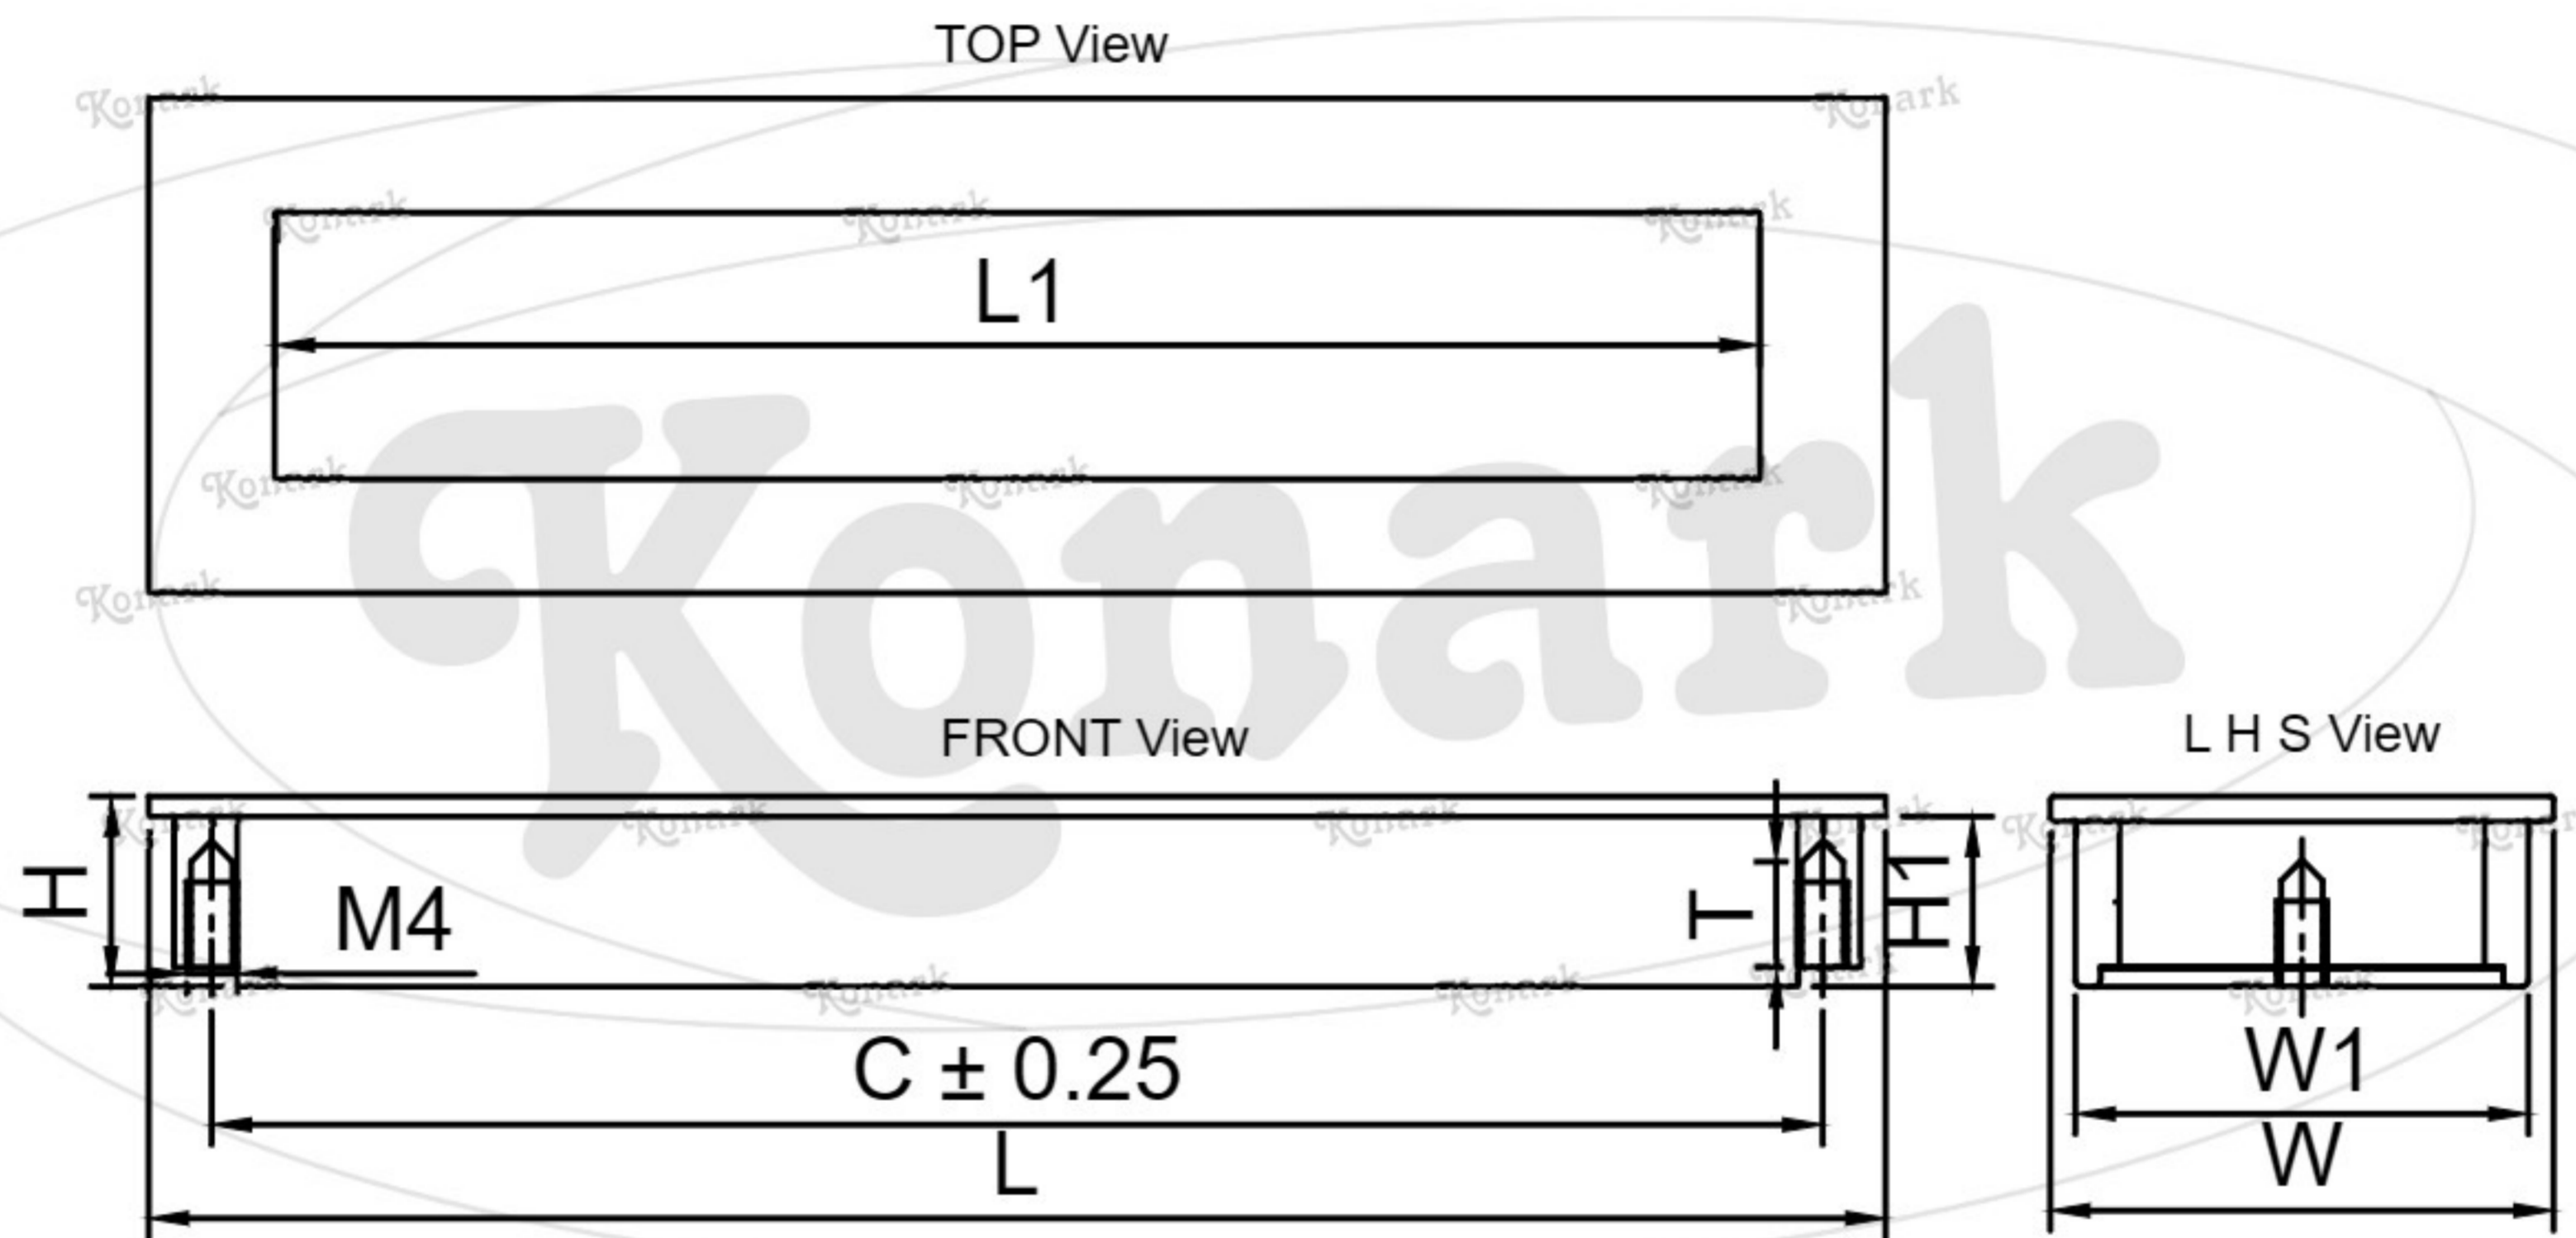

Model : RFH-010

Finish	Size	Product Code	C	L	H	W	H1	T	L1	W1
MT CP SP MC BM RG BA CA	128mm	RFH-010 128	128	138	15	39	13	10	119	35

FINISH:

MT	CP	SP	MC	BM	RG	BA	CA
							
Matt	Chrome	Satin	Matt Chrome	Black Matt	Rose Gold	Brass Antique	Copper Antique