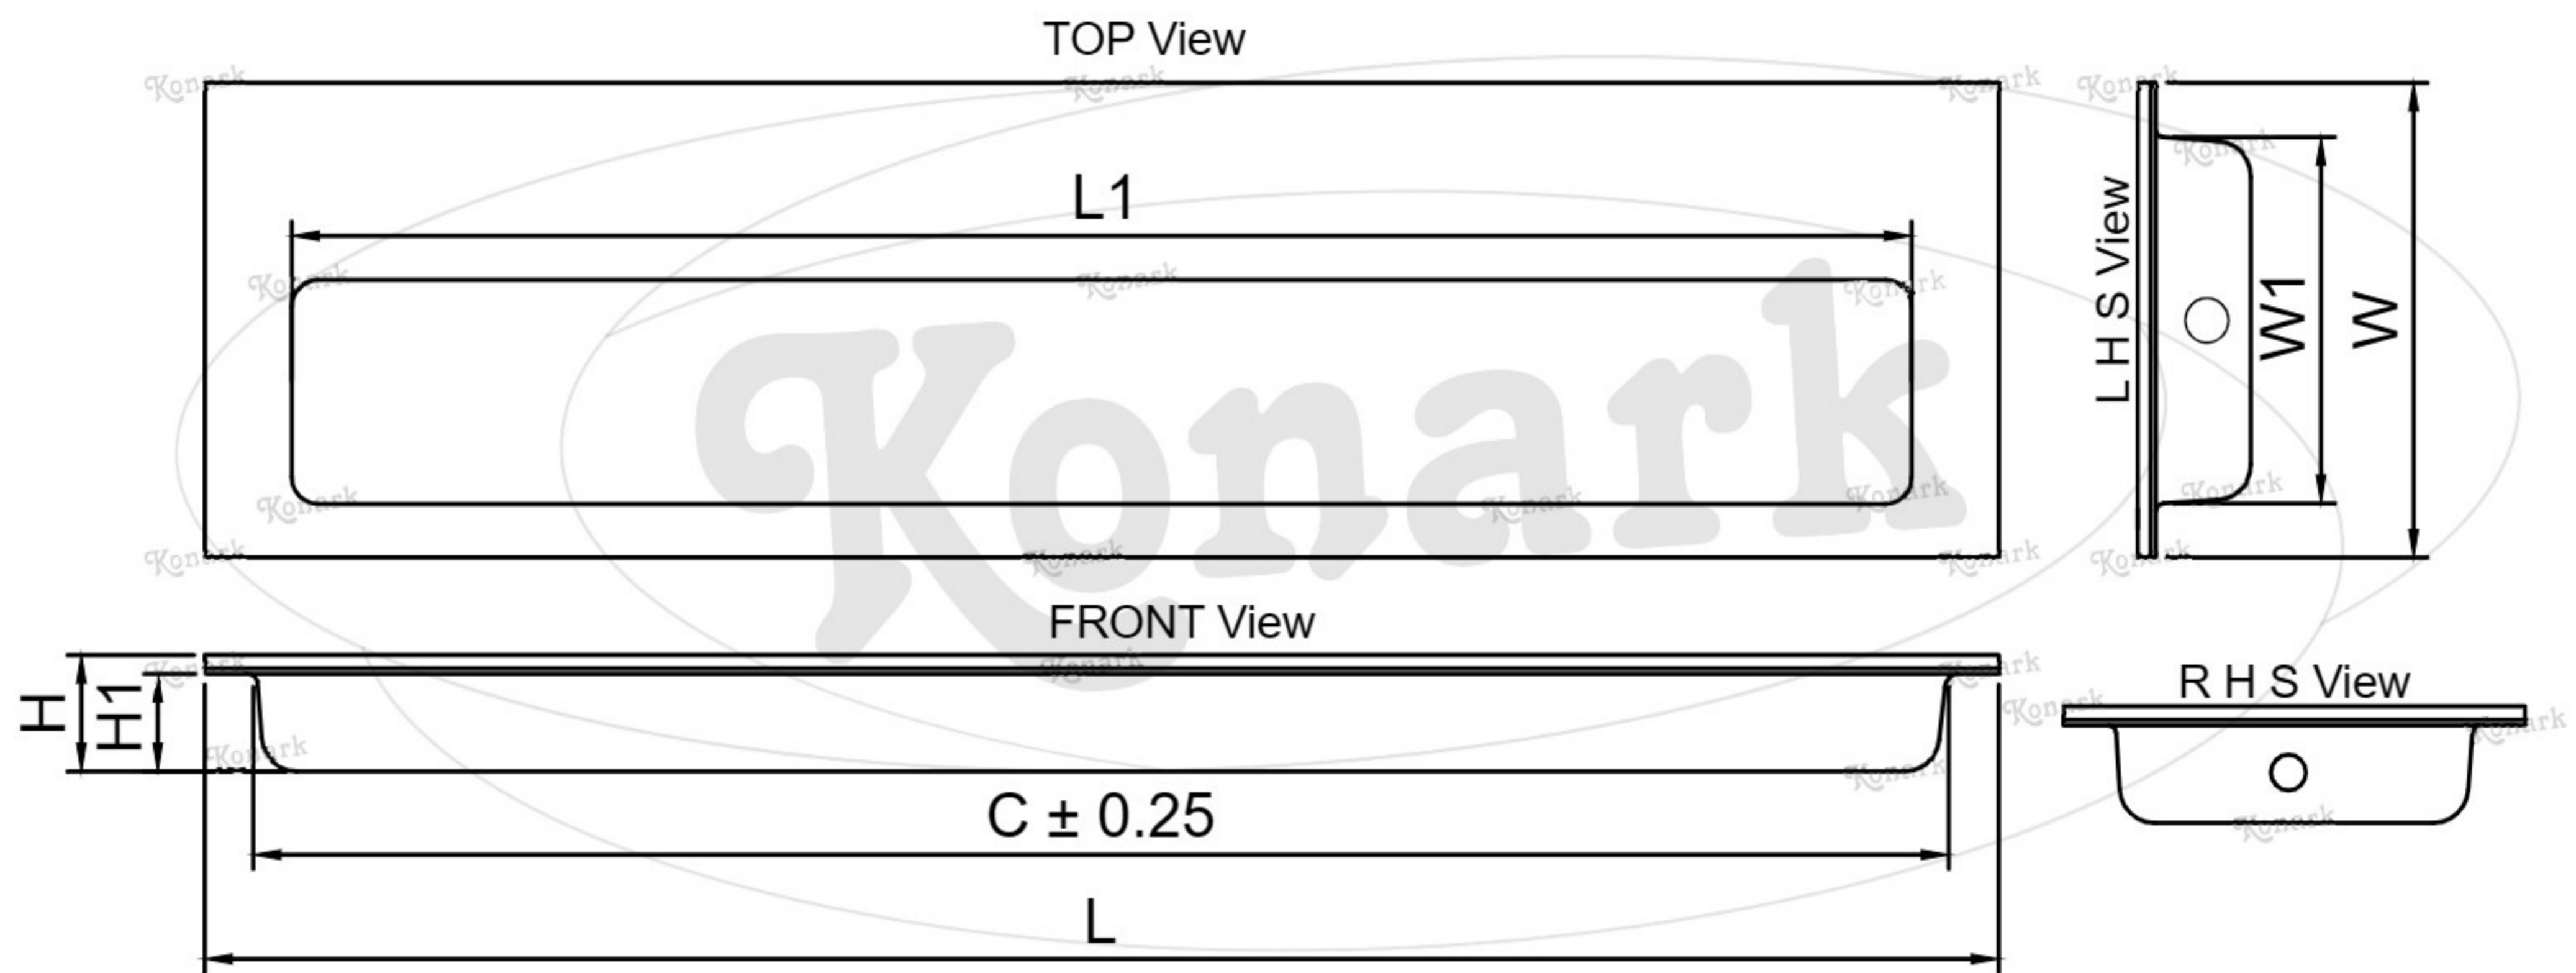

Model : RFH-011

Finish	Size	Product Code	C	L	H	W	H1	T	L1	W1
MT	195mm	RFH-011 195	195	206	13	53	10		186	42
CP										
SP										
MC										
BM										
RG										
BA										
CA										

FINISH: