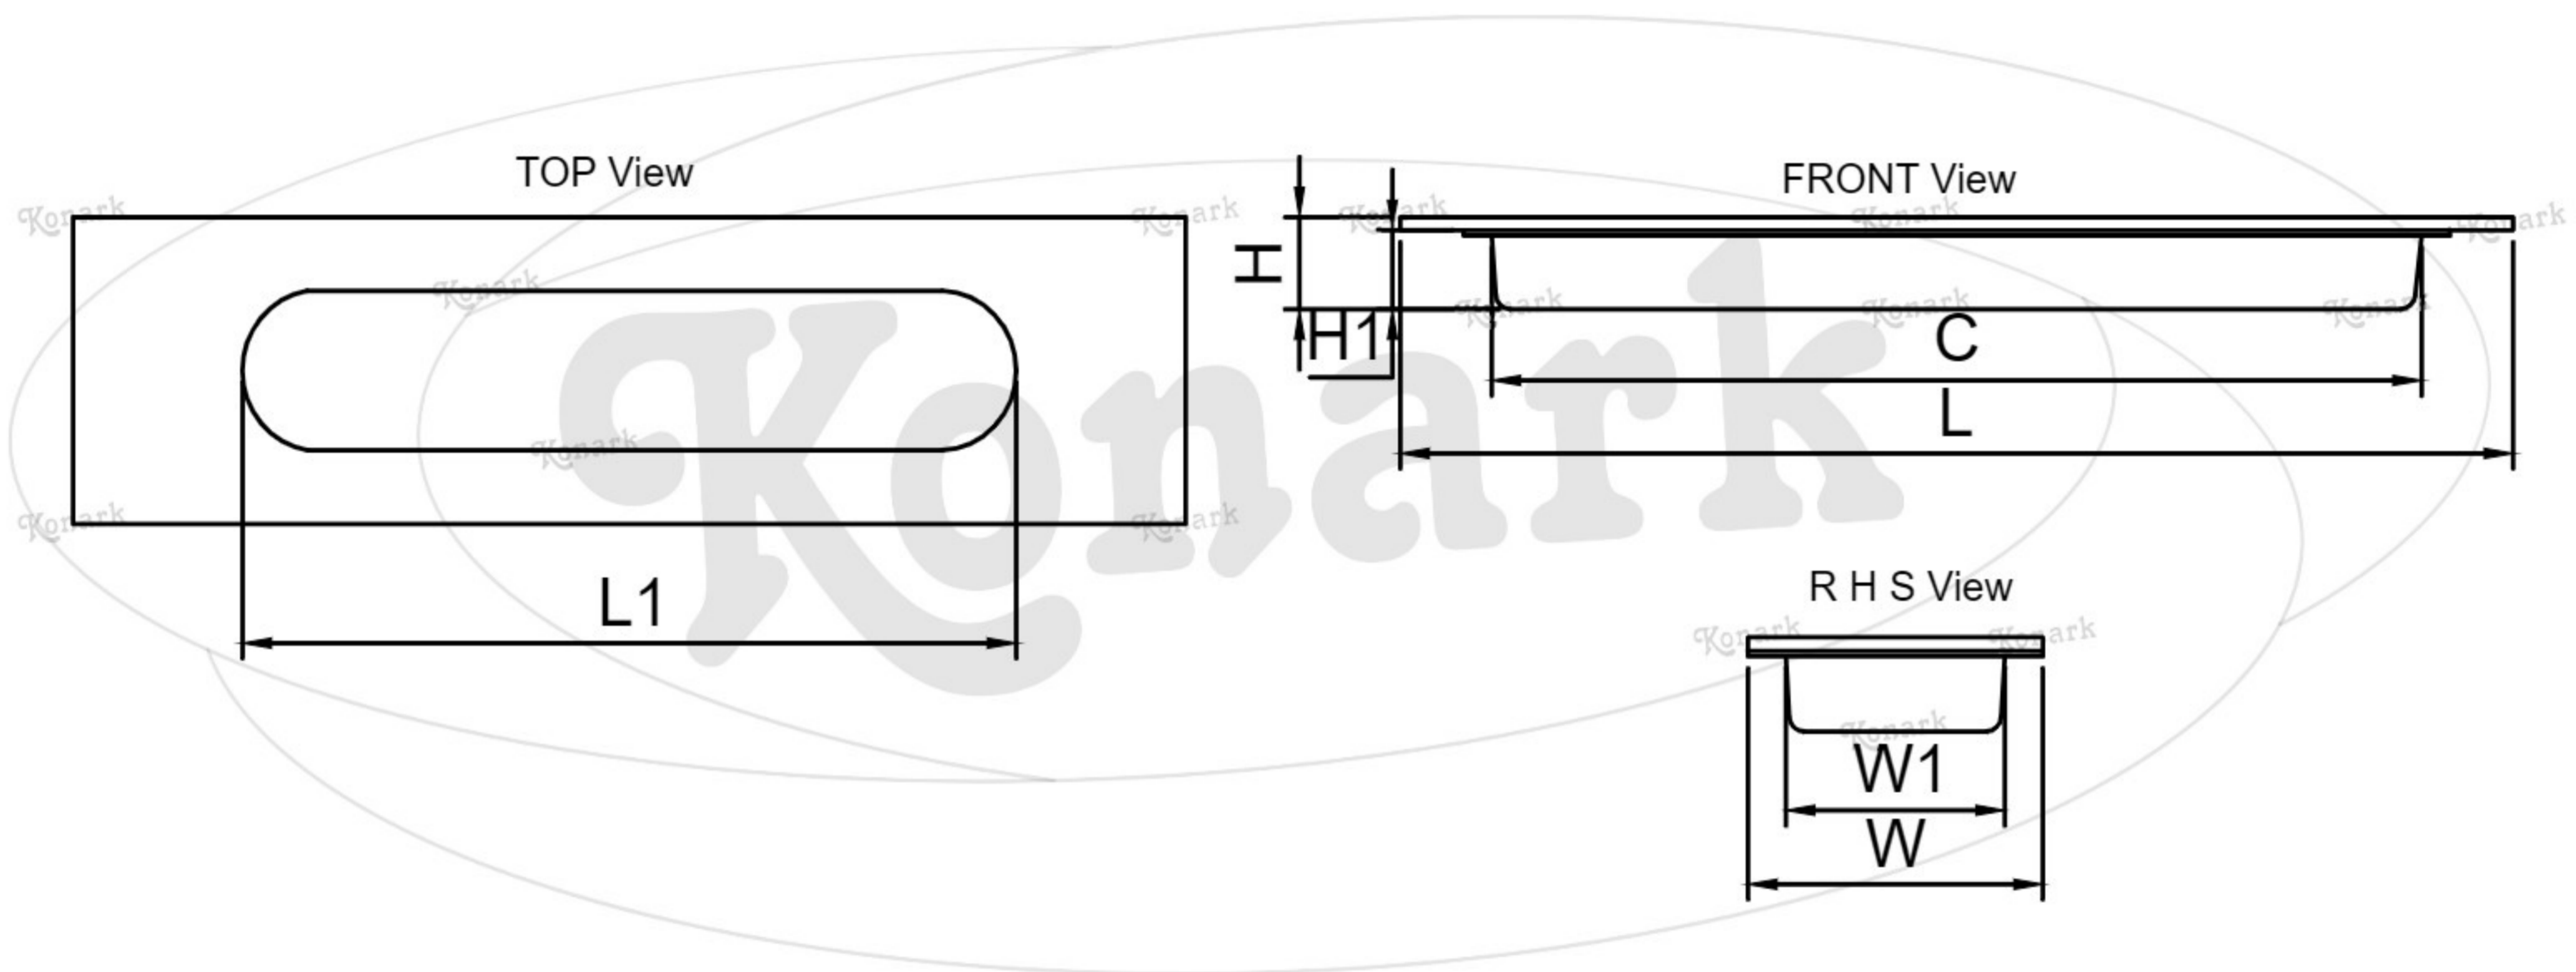

Model : RFH-012

Finish	Size	Product Code	C	L	H	W	H1	T	L1	W1
MT	126mm	RFH-012 126	126	151	12	40	10		105	30
CP										
SP										
MC										
BM										
RG										
BA										
CA										

FINISH: