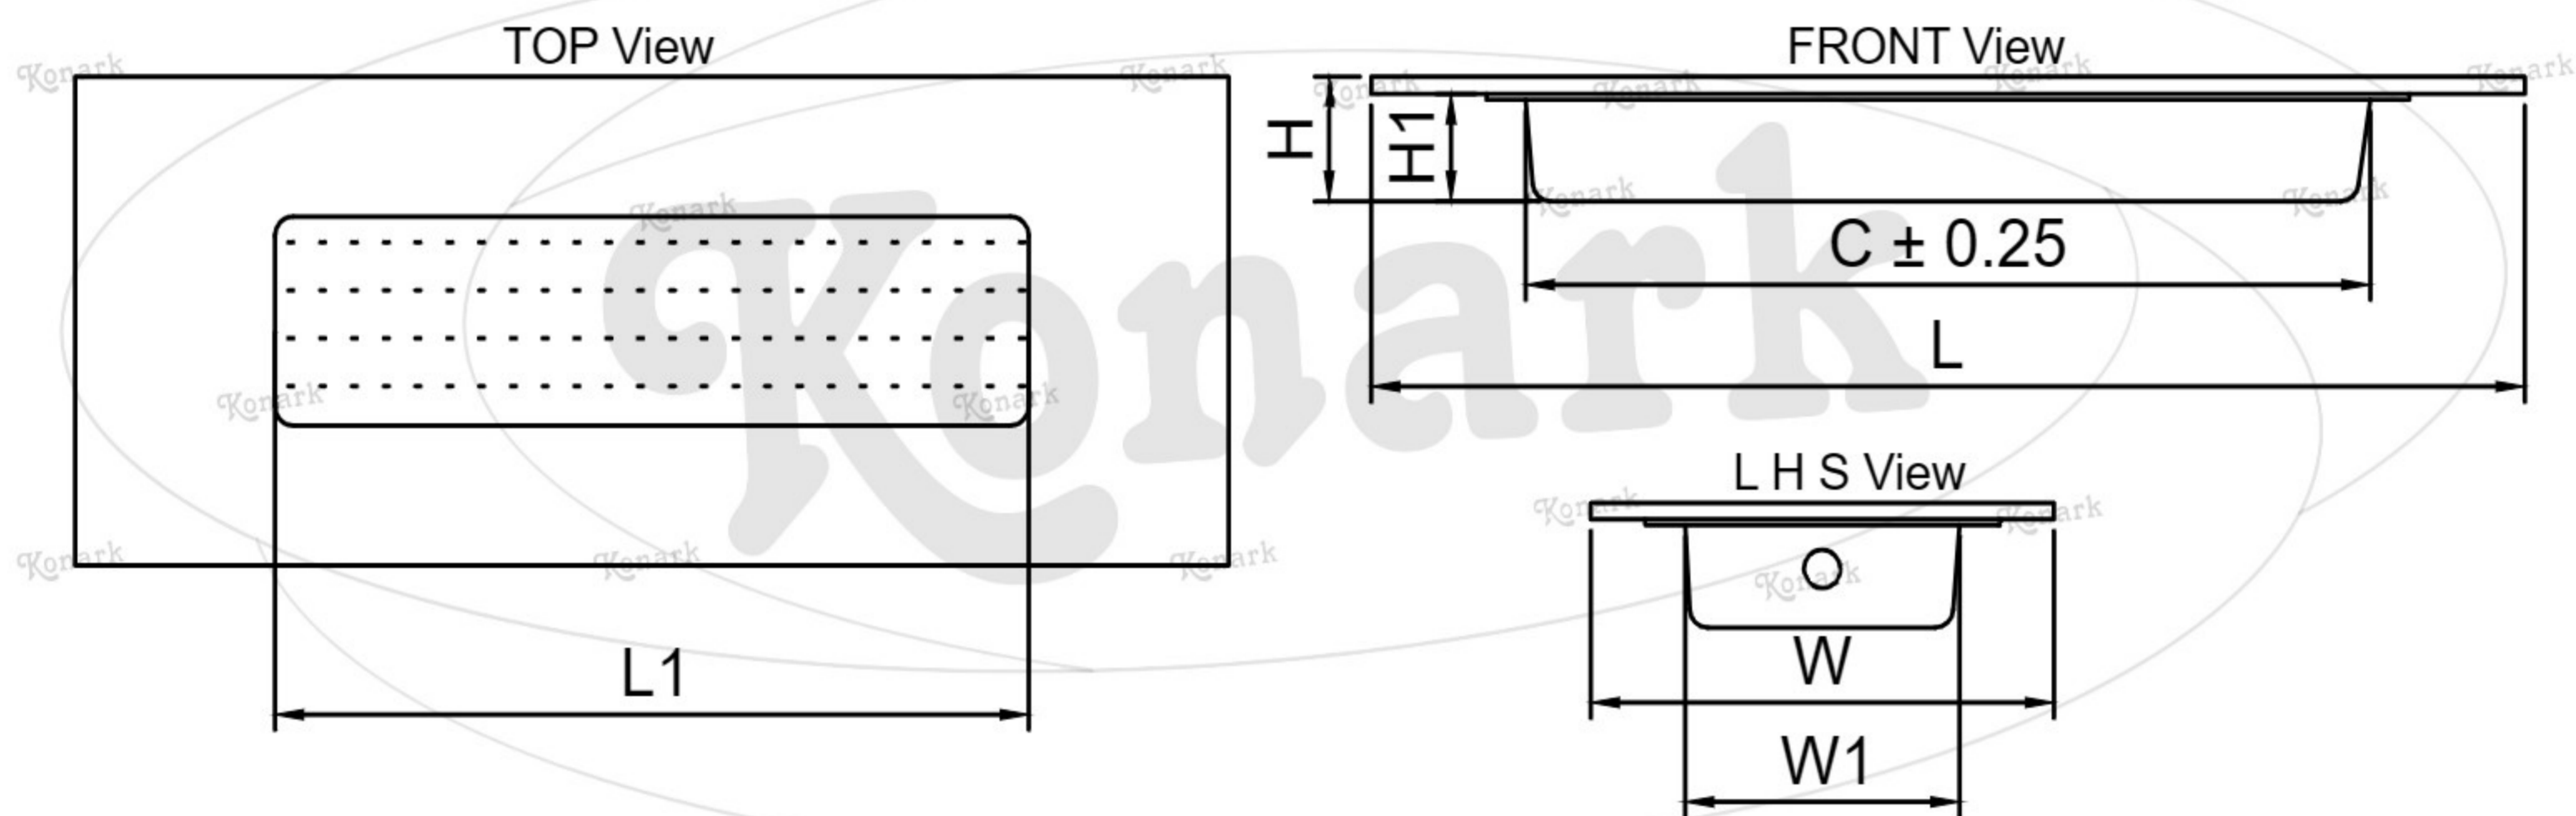

Model : RFH-013

Finish	Size	Product Code	C	L	H	W	H1	T	L1	W1
MT CP SP MC BM RG BA CA	94mm	RFH-013 94	94	127	13	51	11		83	30