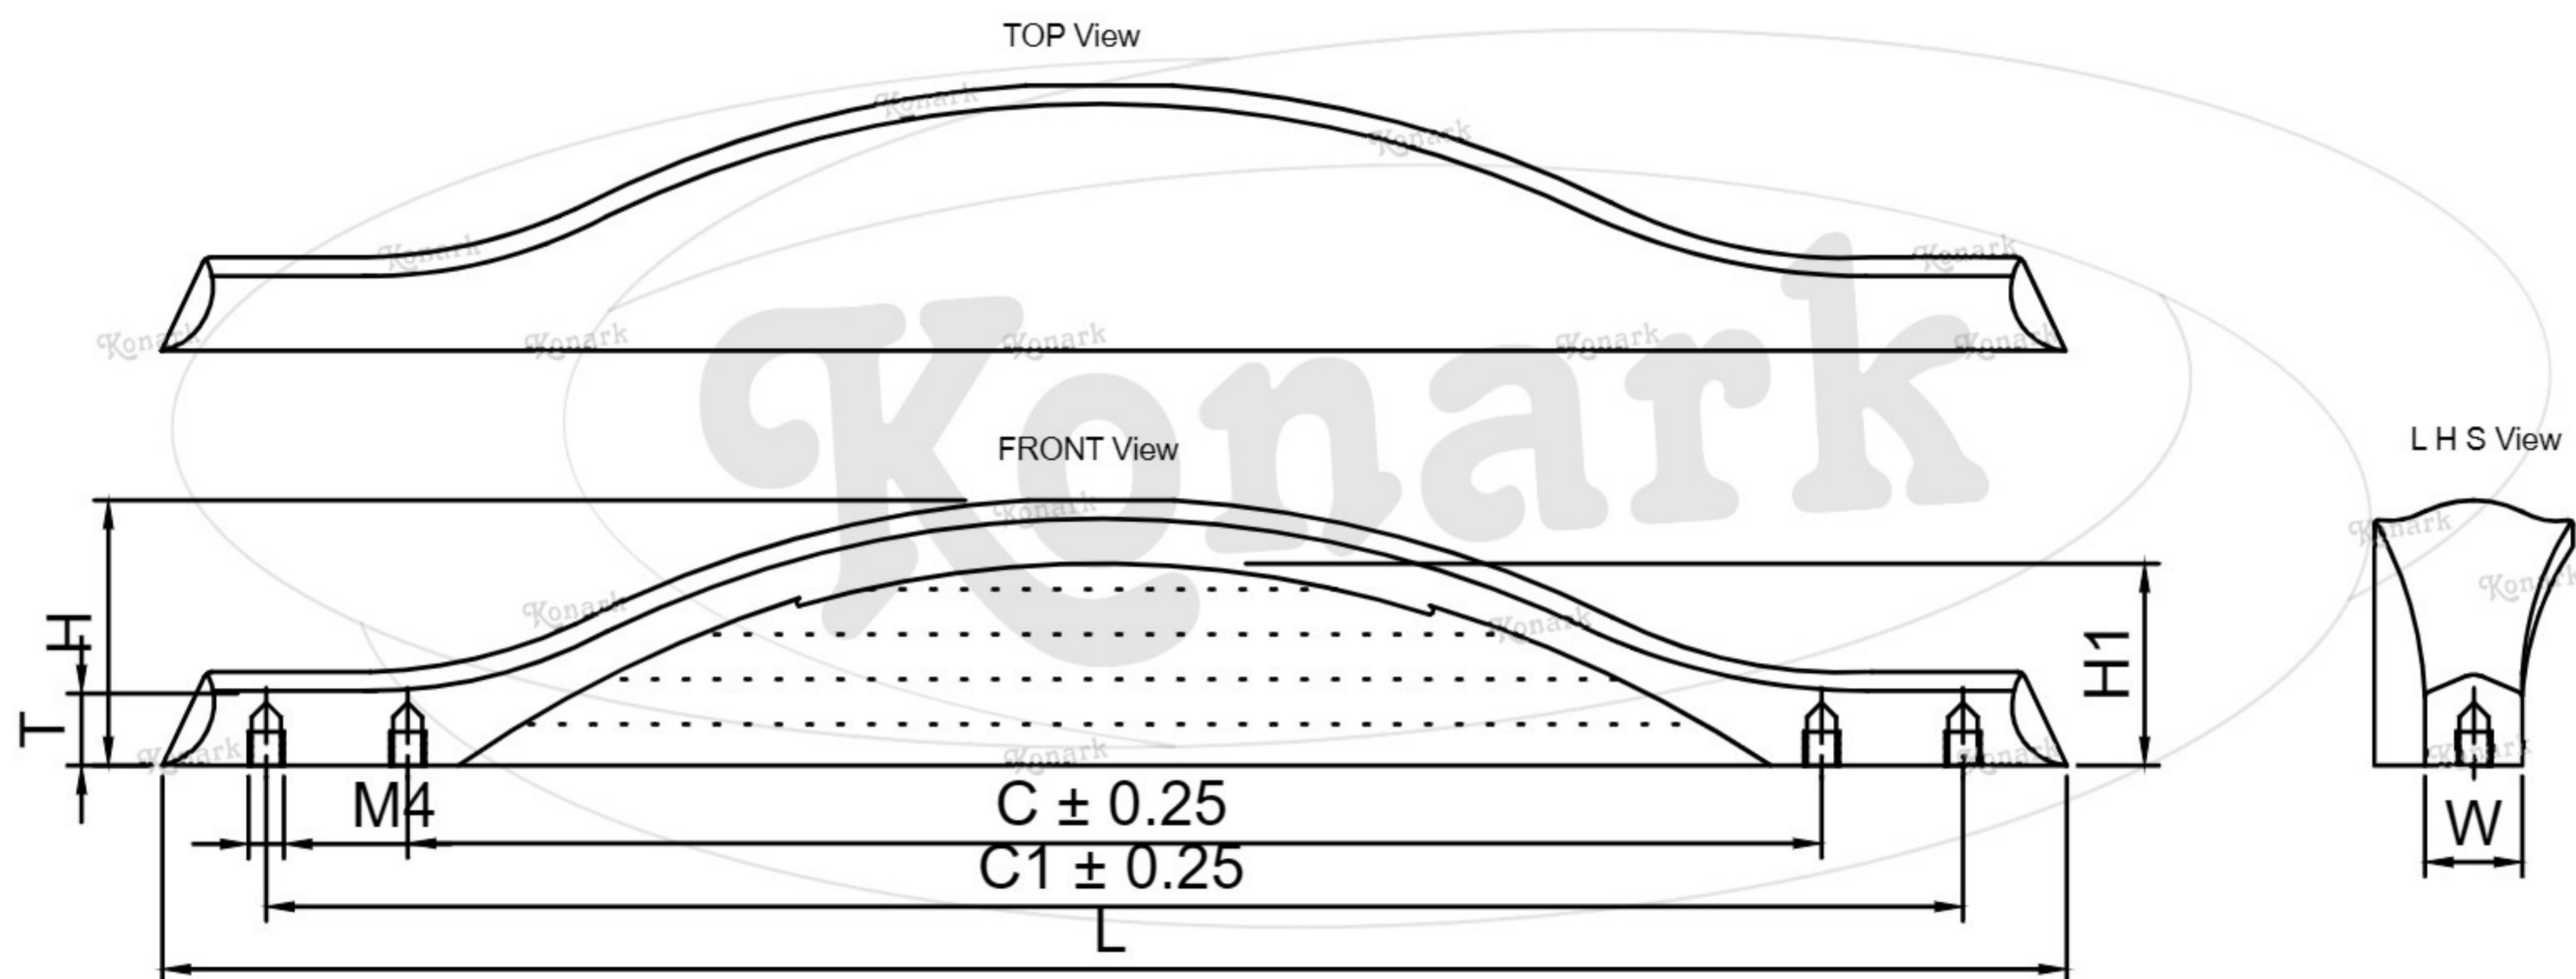

## Model : RFH-017

| Finish                     | Size  | Product Code | C   | L   | H  | W  | H1 | T | L1 | W1 |
|----------------------------|-------|--------------|-----|-----|----|----|----|---|----|----|
| MT<br>CP<br>SP             | 160mm | RFH-017 160  | 160 | 215 | 29 | 23 | 24 | 8 |    |    |
|                            | 192mm | RFH-017 192  | 192 | 215 | 29 | 23 | 24 | 8 |    |    |
|                            | 224mm | RFH-017 224  | 224 | 285 | 31 | 24 | 26 | 8 |    |    |
| MC<br>BM<br>RG<br>BA<br>CA |       |              |     |     |    |    |    |   |    |    |