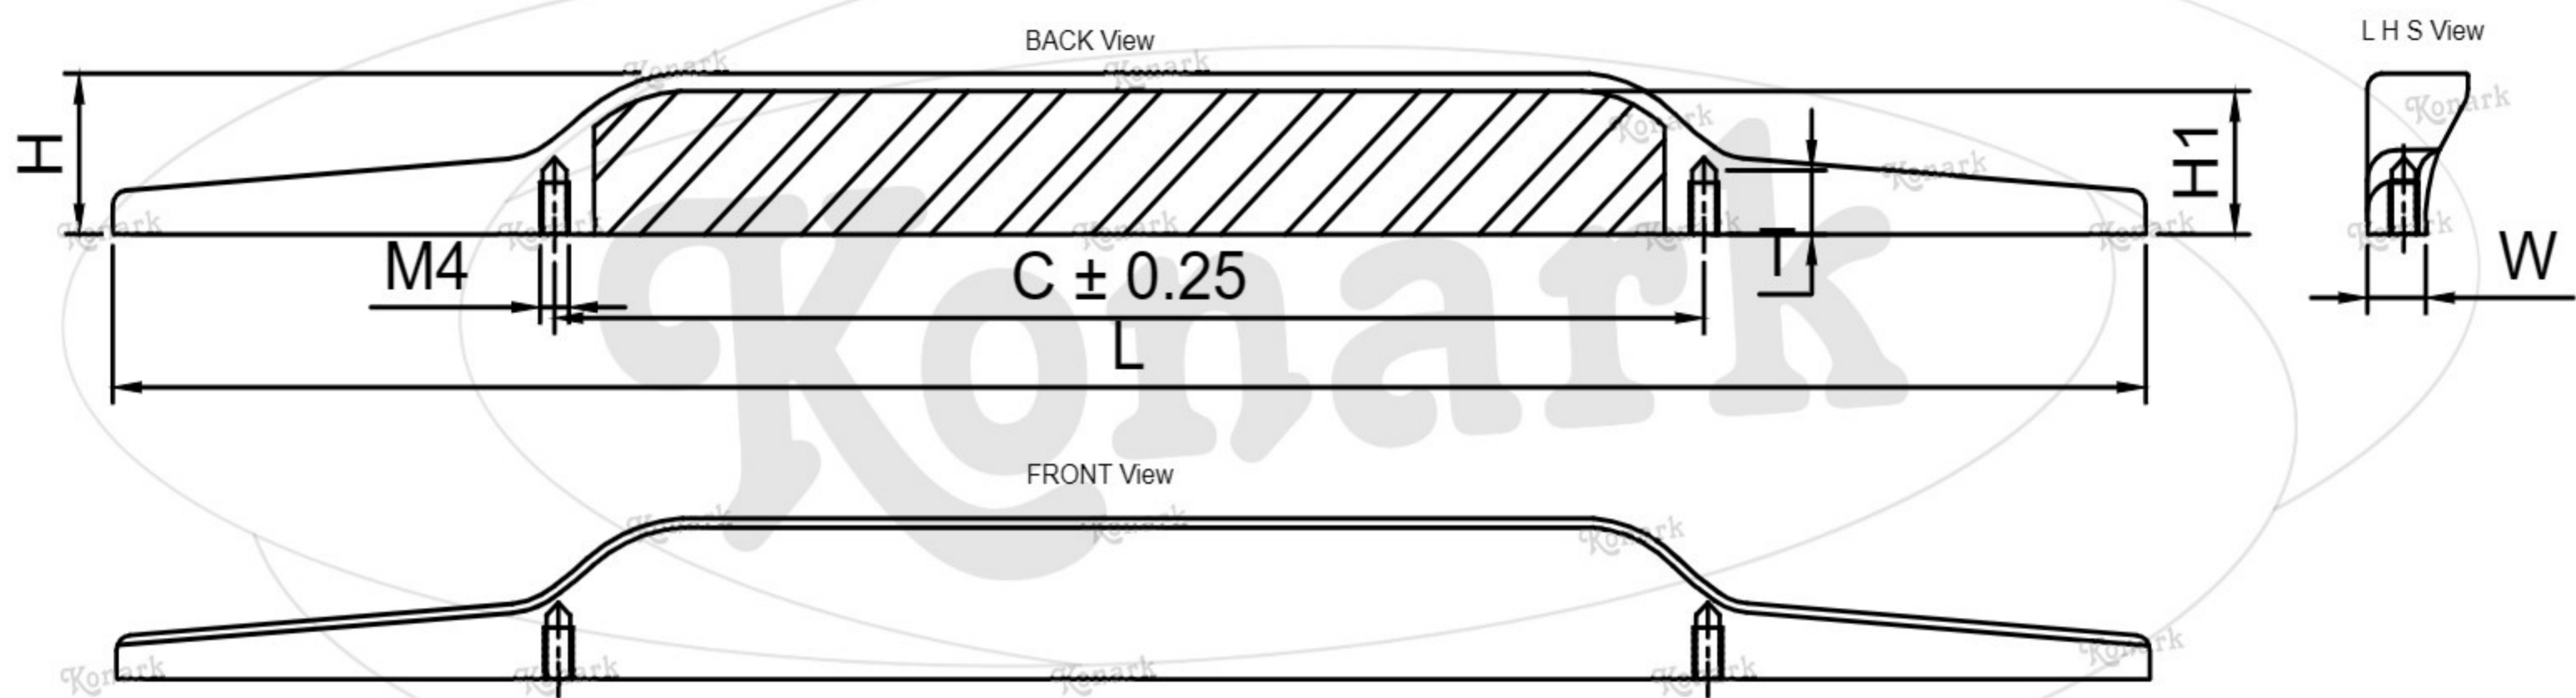

Model : RFH-019

| Finish | Size | Product Code | C | L | H | W | H1 | T | L1 | W1 |
|--------|-------|--------------|-----|-----|----|----|----|---|----|----|
| MT | 160mm | RFH-019 160 | 160 | 283 | 21 | 14 | 19 | 5 | | |
| | 224mm | RFH-019 224 | 224 | 366 | 22 | 15 | 20 | 8 | | |
| CP | | | | | | | | | | |
| SP | | | | | | | | | | |
| MC | | | | | | | | | | |
| BM | | | | | | | | | | |
| RG | | | | | | | | | | |
| BA | | | | | | | | | | |
| CA | | | | | | | | | | |