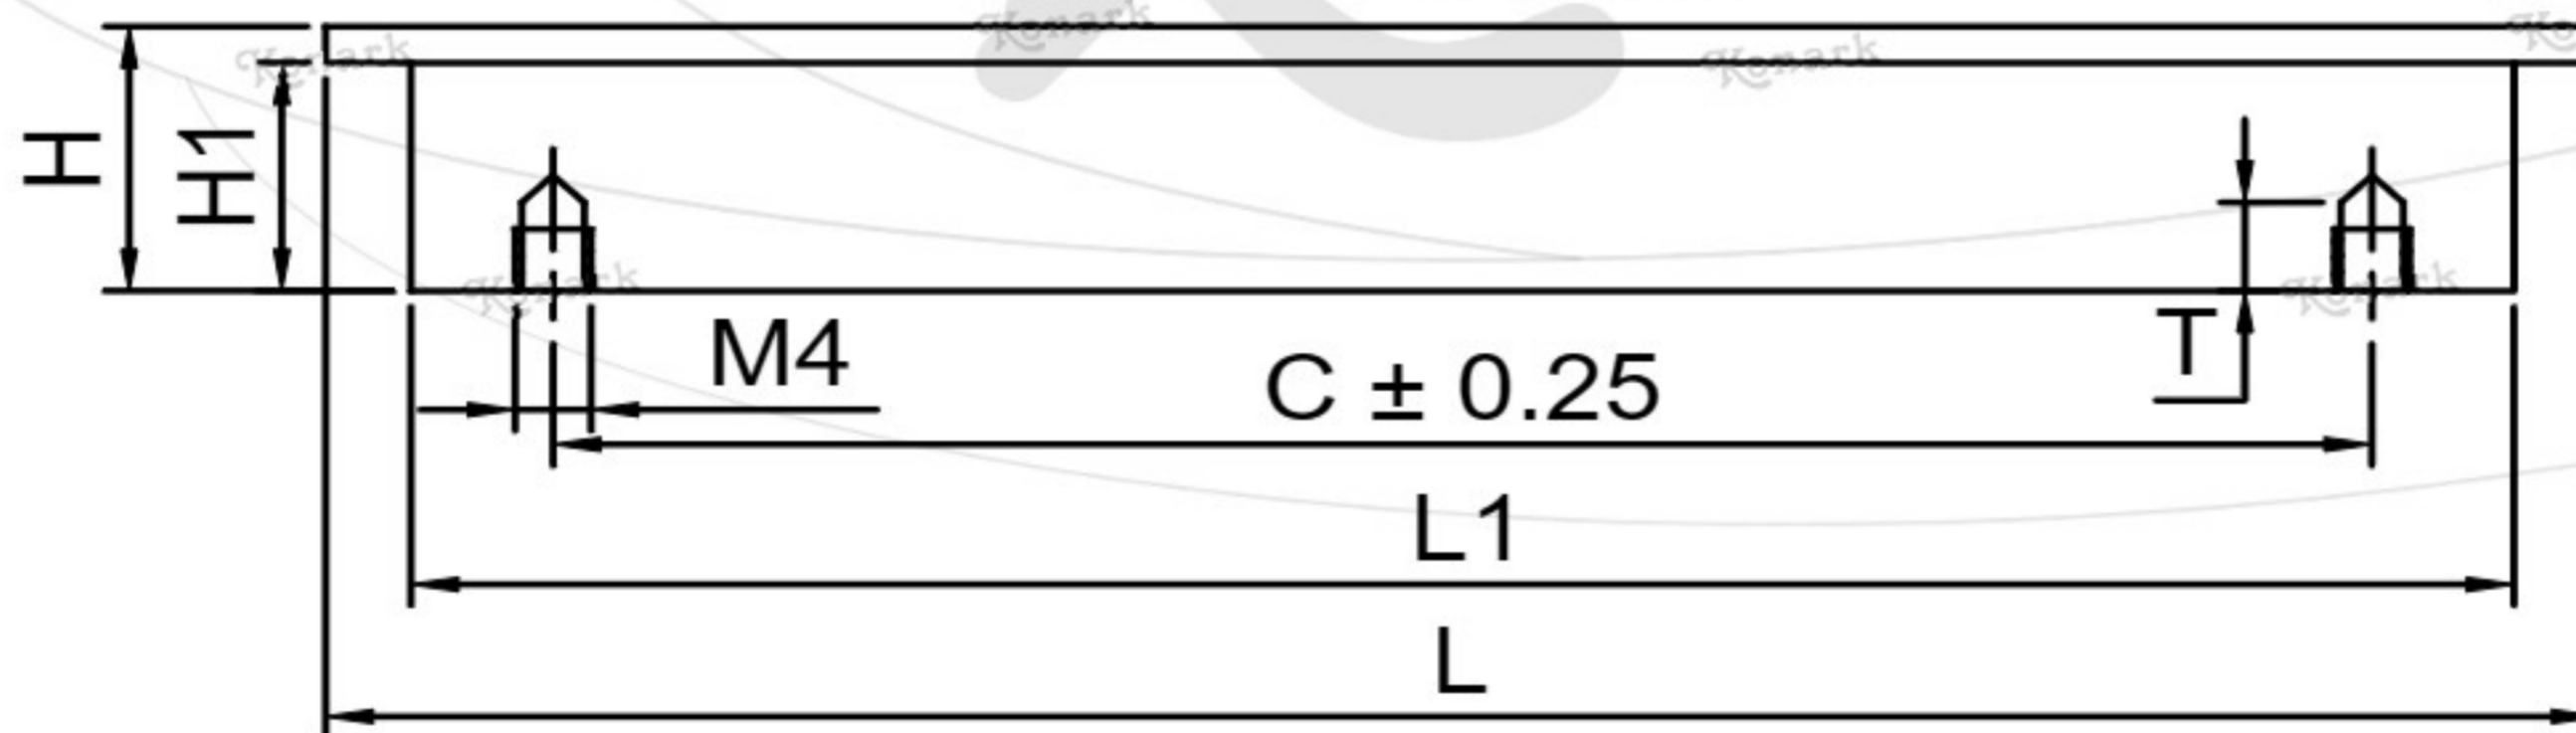

## Model : RFH-021

TOP View

FRONT View

L H S View

Finish	Size	Product Code	C	L	H	W	H1	T	L1	W1
MT CP SP MC BM RG BA CA	96mm	RFH-021 96	96	120	16	42	13	4	111	35

**FINISH:**

MT	CP	SP	MC	BM	RG	BA	CA
							
Matt	Chrome	Satin	Matt Chrome	Black Matt	Rose Gold	Brass Antique	Copper Antique