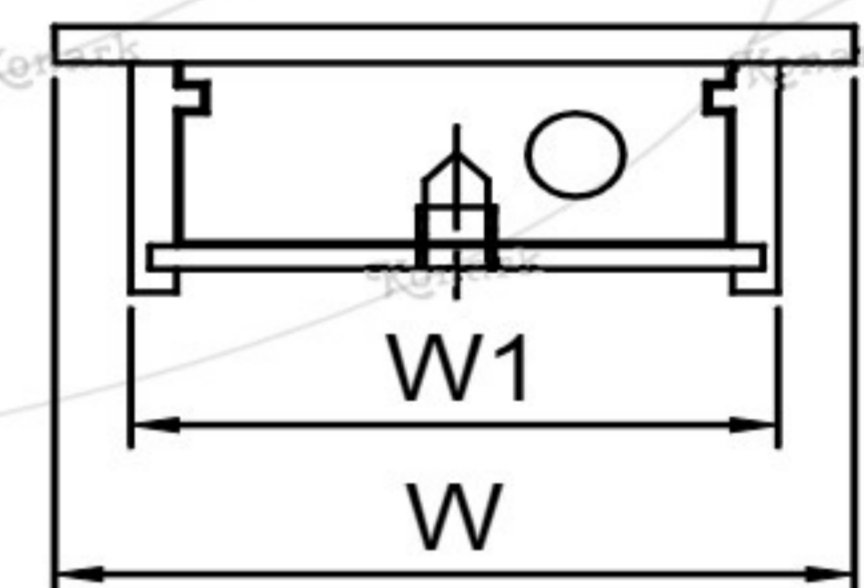

## Model : RFH-021

TOP View

FRONT View

L H S View

Finish	Size	Product Code	C	L	H	W	H1	T	L1	W1
MT CP SP MC BM RG BA CA	96mm	RFH-021 96	96	120	16	42	13	4	111	35

**FINISH:**

MT	CP	SP	MC	BM	RG	BA	CA
							
Matt	Chrome	Satin	Matt Chrome	Black Matt	Rose Gold	Brass Antique	Copper Antique