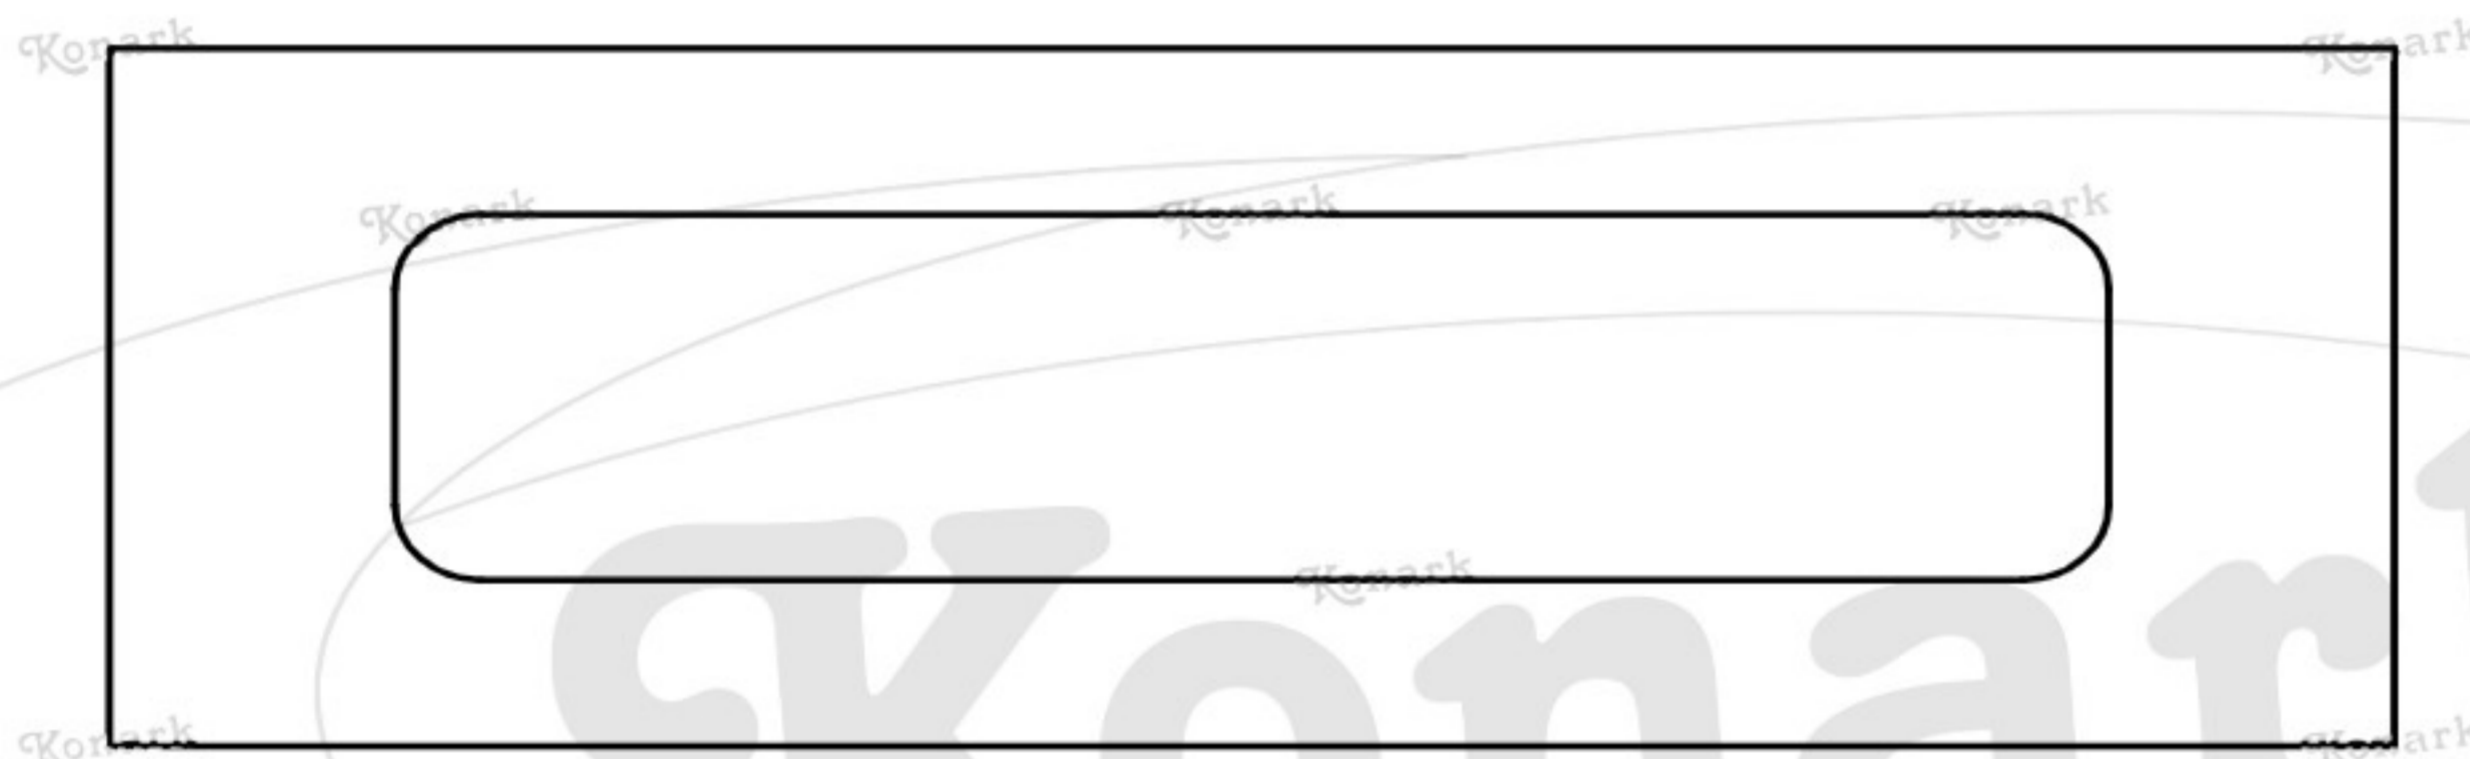

## Model : RFH-021

TOP View

FRONT View

L H S View

Finish	Size	Product Code	C	L	H	W	H1	T	L1	W1
MT CP SP MC BM RG BA CA	96mm	RFH-021 96	96	120	16	42	13	4	111	35

**FINISH:**

MT	CP	SP	MC	BM	RG	BA	CA
							
Matt	Chrome	Satin	Matt Chrome	Black Matt	Rose Gold	Brass Antique	Copper Antique