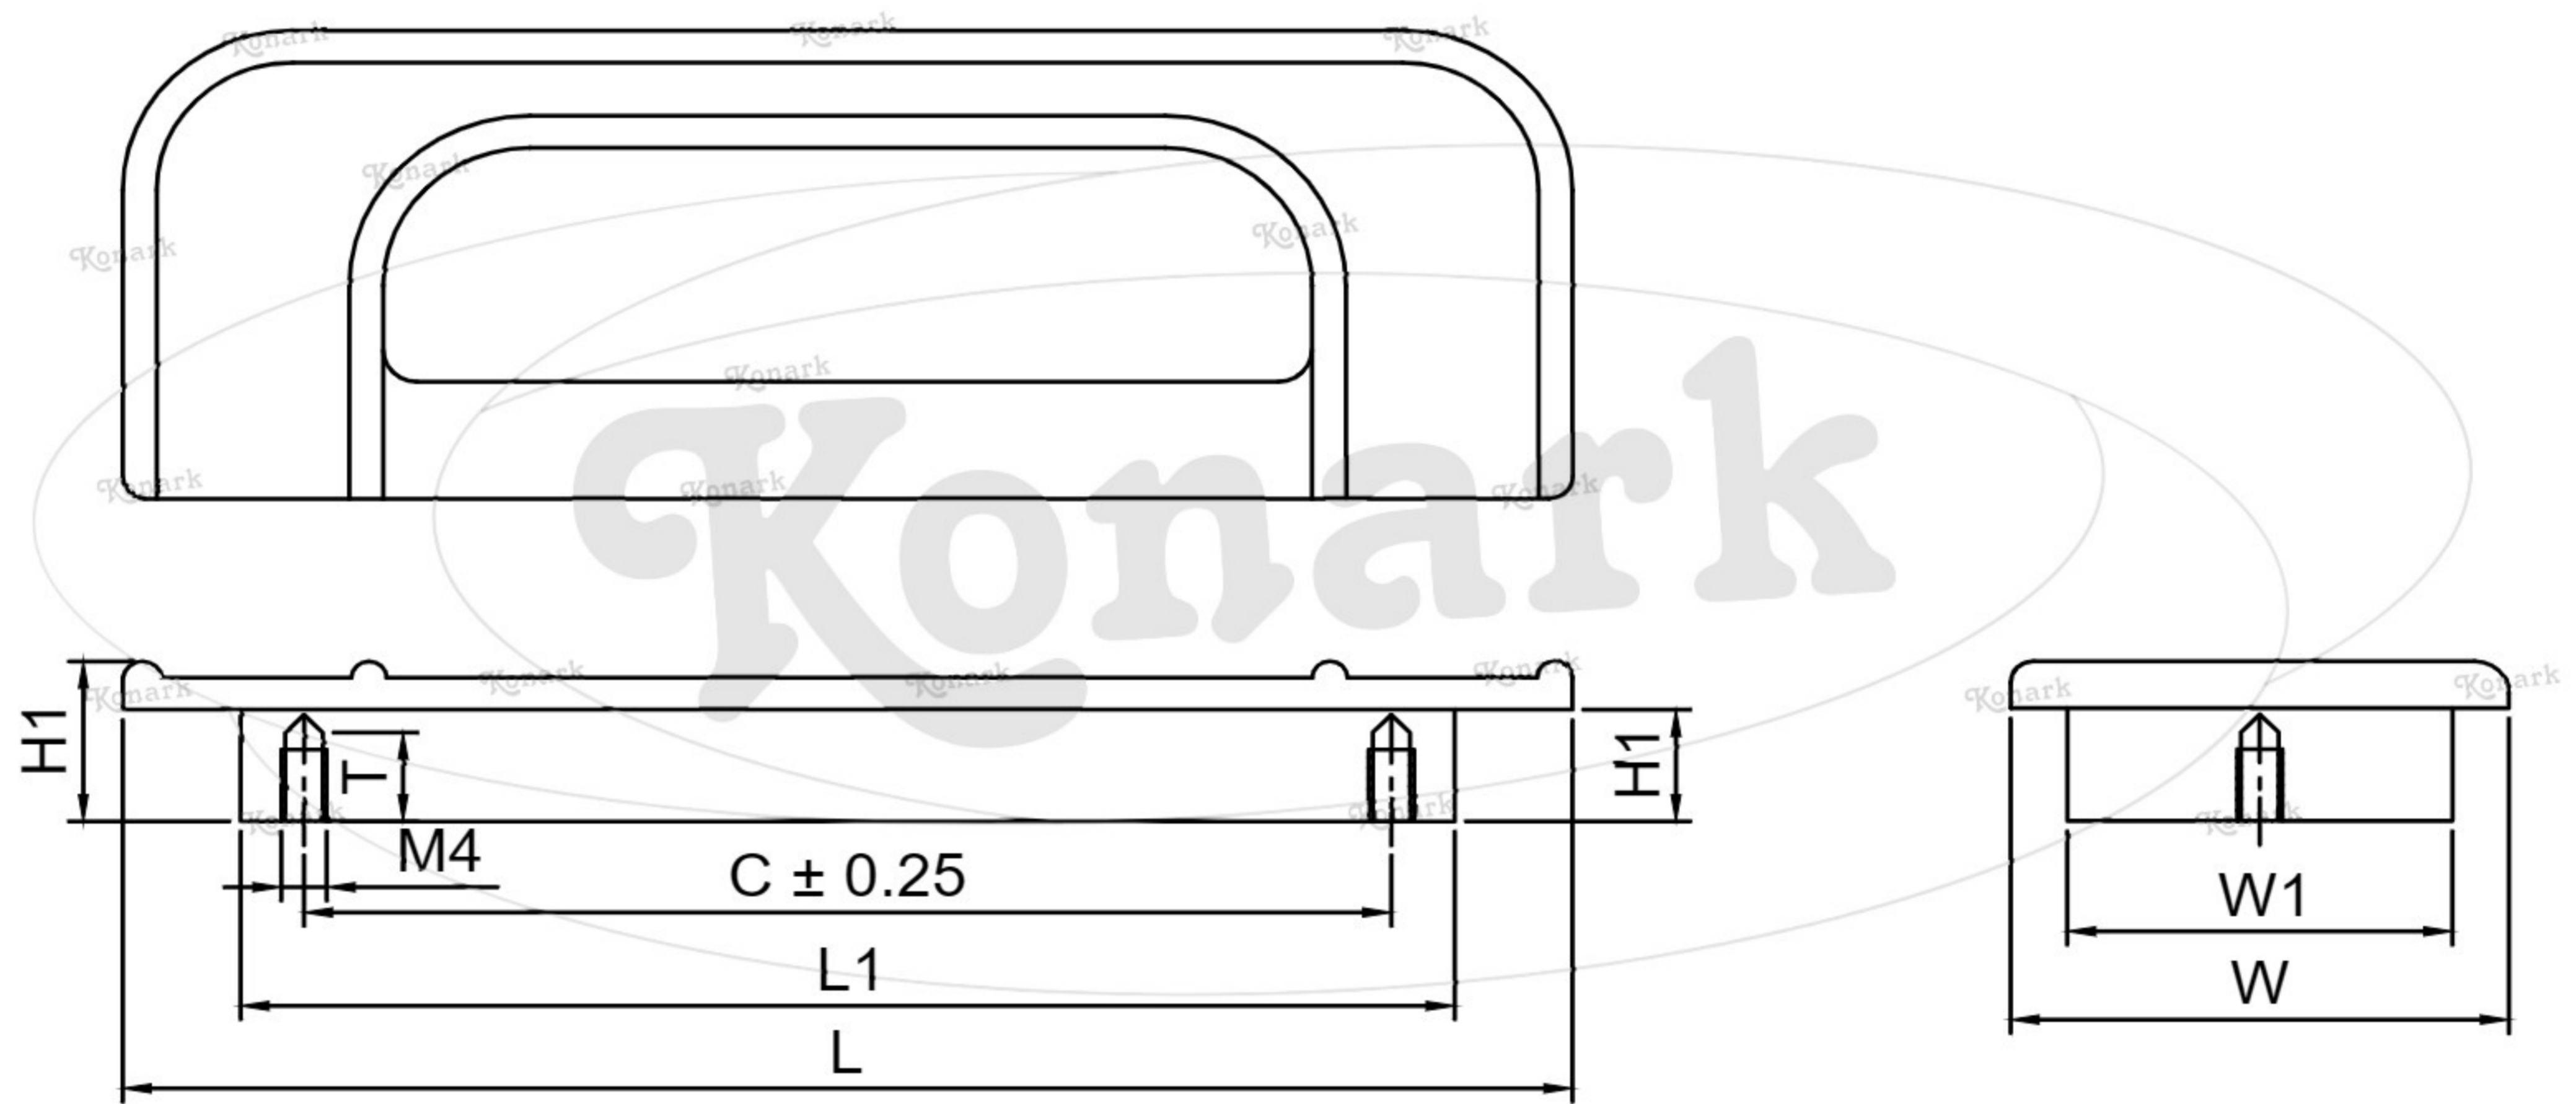

Model : RFH-022

Finish	Size	Product Code	C	L	H	W	H1	T	L1	W1
MT CP SP MC BM RG BA CA	96mm	RFH-022 96	96	127	16	44	11	8	106	34

FINISH:

MT	CP	SP	MC	BM	RG	BA	CA
							
Matt	Chrome	Satin	Matt Chrome	Black Matt	Rose Gold	Brass Antique	Copper Antique