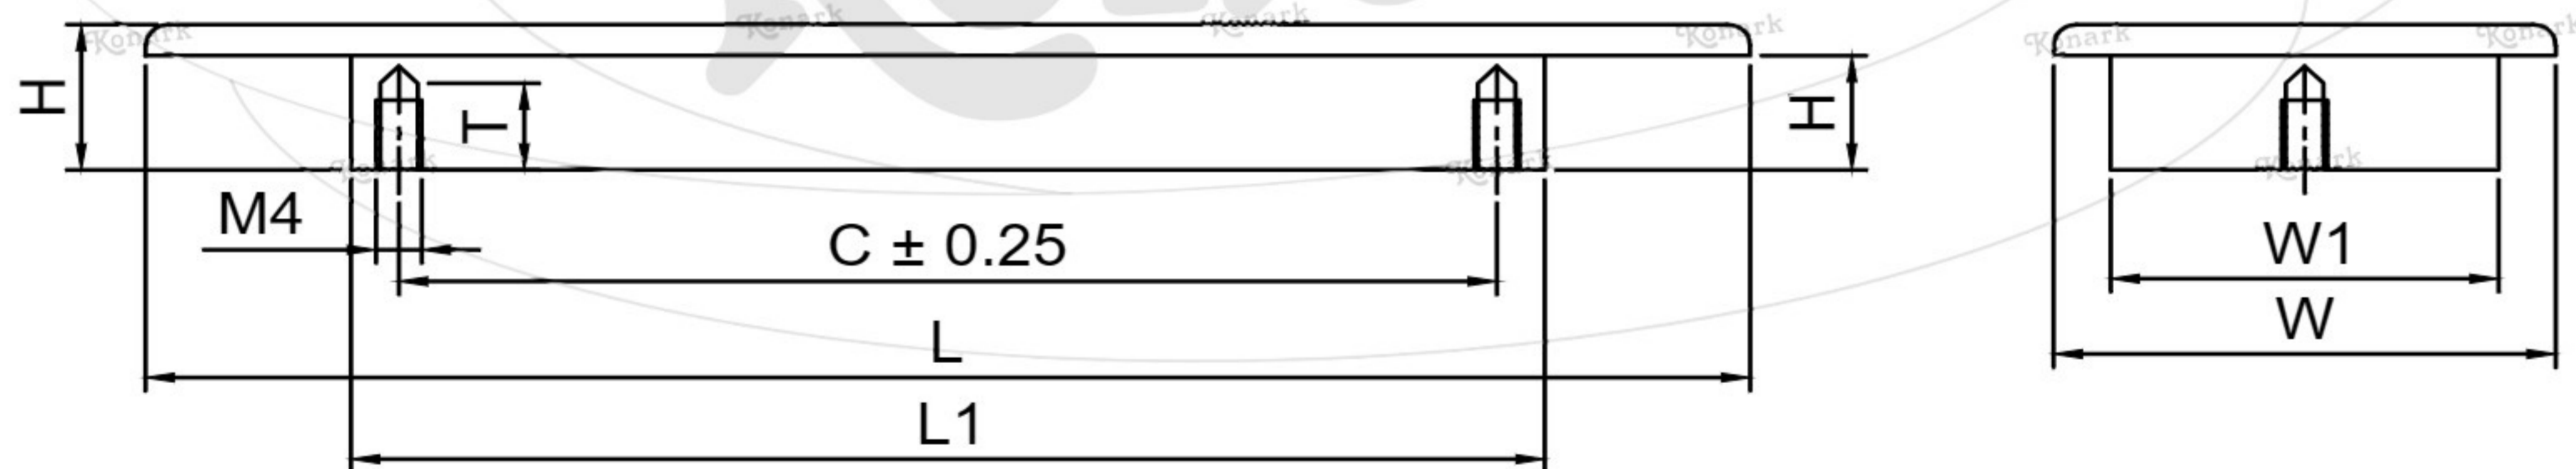

Model : RFH-023

Finish	Size	Product Code	C	L	H	W	H1	T	L1	W1
MT CP SP MC BM RG BA CA	96mm	RFH-023 96	96	143	15	44	11	8	116	33

FINISH:

MT	CP	SP	MC	BM	RG	BA	CA
							
Matt	Chrome	Satin	Matt Chrome	Black Matt	Rose Gold	Brass Antique	Copper Antique