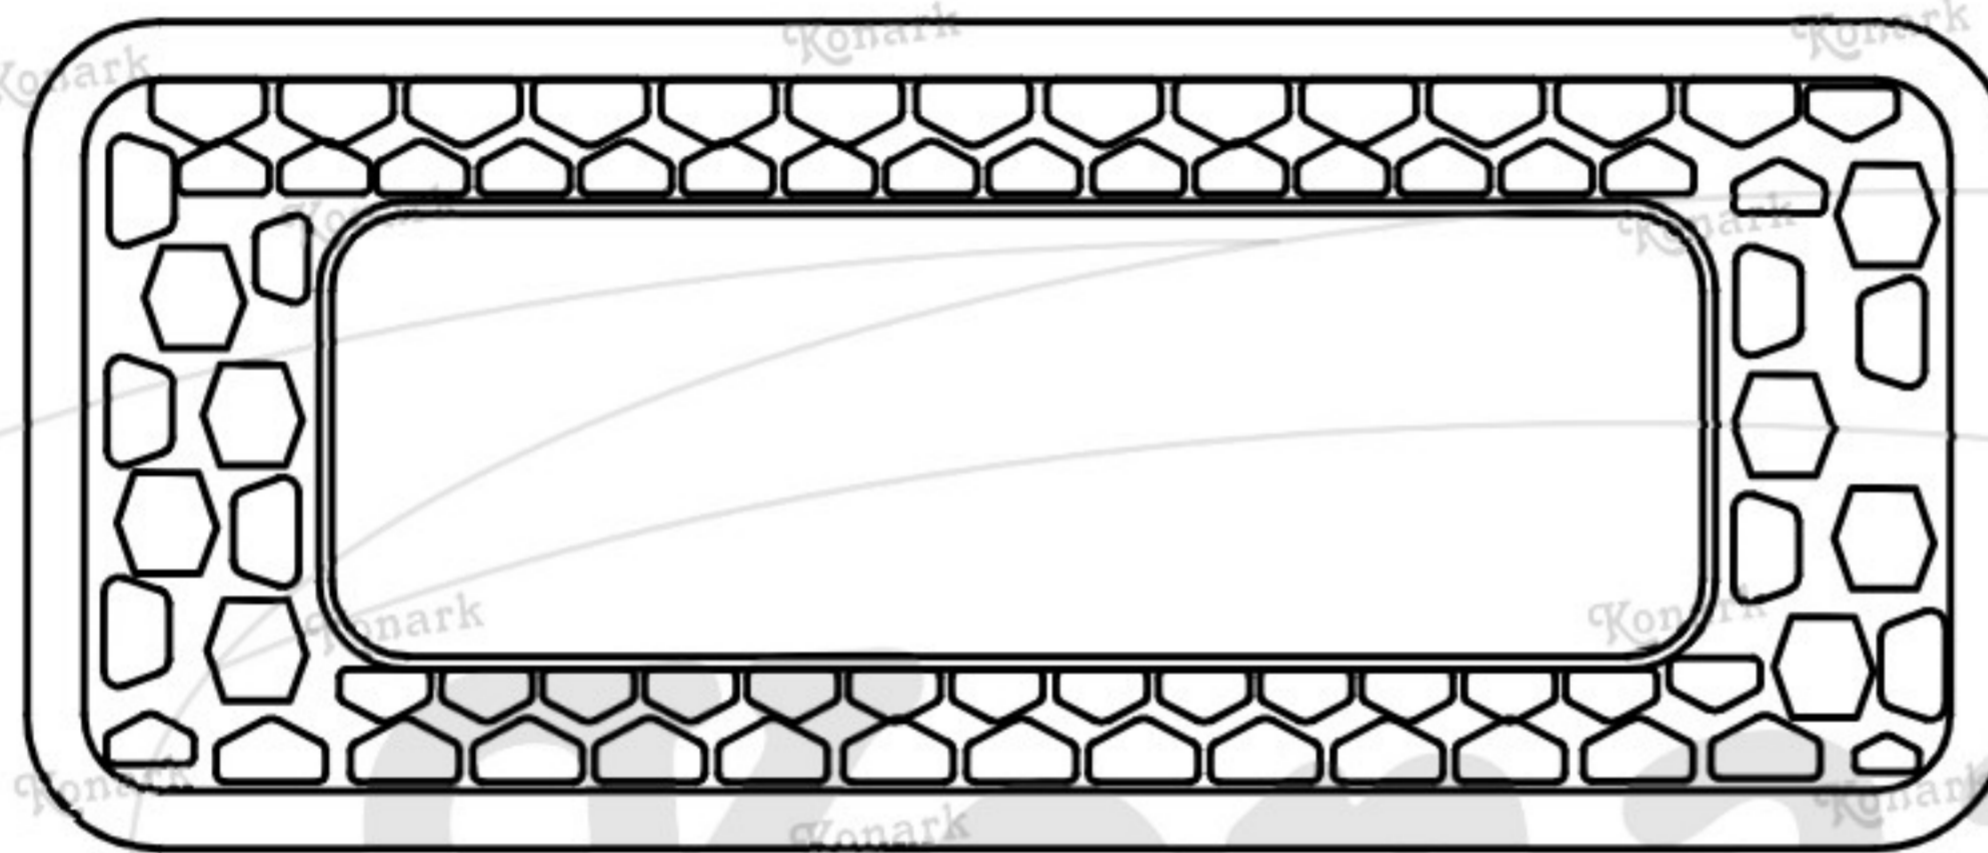

Model : RFH-024

Finish	Size	Product Code	C	L	H	W	H1	T	L1	W1
MT CP SP MC BM RG BA CA	96mm	RFH-024 96	96	114	14	44	11	8	106	34

FINISH:

MT	CP	SP	MC	BM	RG	BA	CA
							
Matt	Chrome	Satin	Matt Chrome	Black Matt	Rose Gold	Brass Antique	Copper Antique