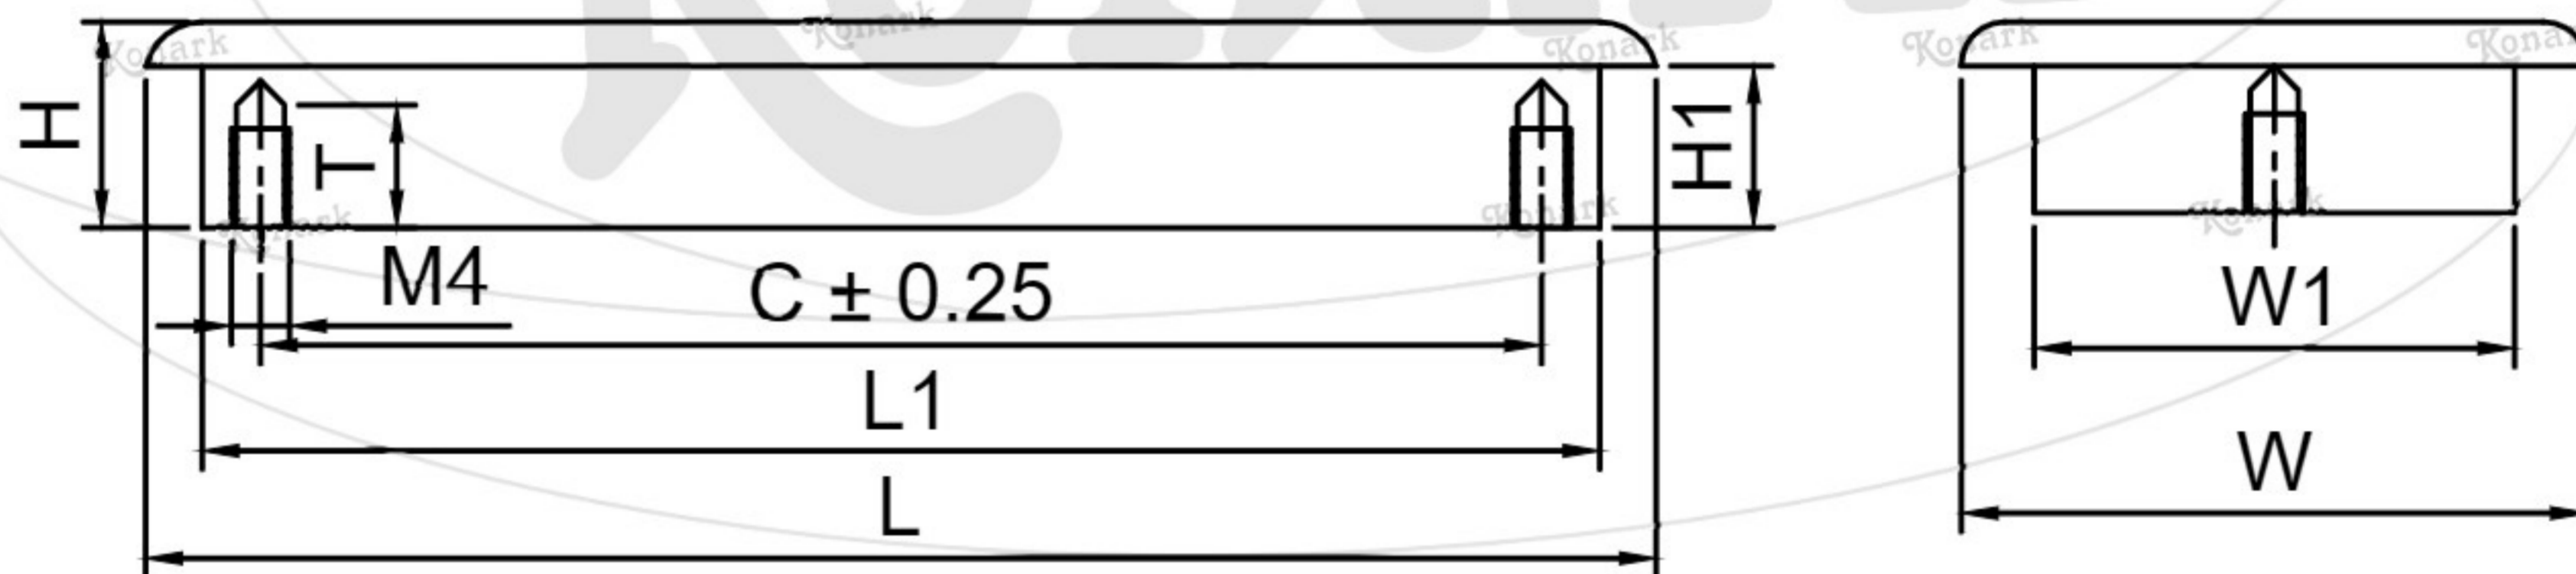

Model : RFH-024

Finish	Size	Product Code	C	L	H	W	H1	T	L1	W1
MT CP SP MC BM RG BA CA	96mm	RFH-024 96	96	114	14	44	11	8	106	34

FINISH:

MT	CP	SP	MC	BM	RG	BA	CA
							
Matt	Chrome	Satin	Matt Chrome	Black Matt	Rose Gold	Brass Antique	Copper Antique