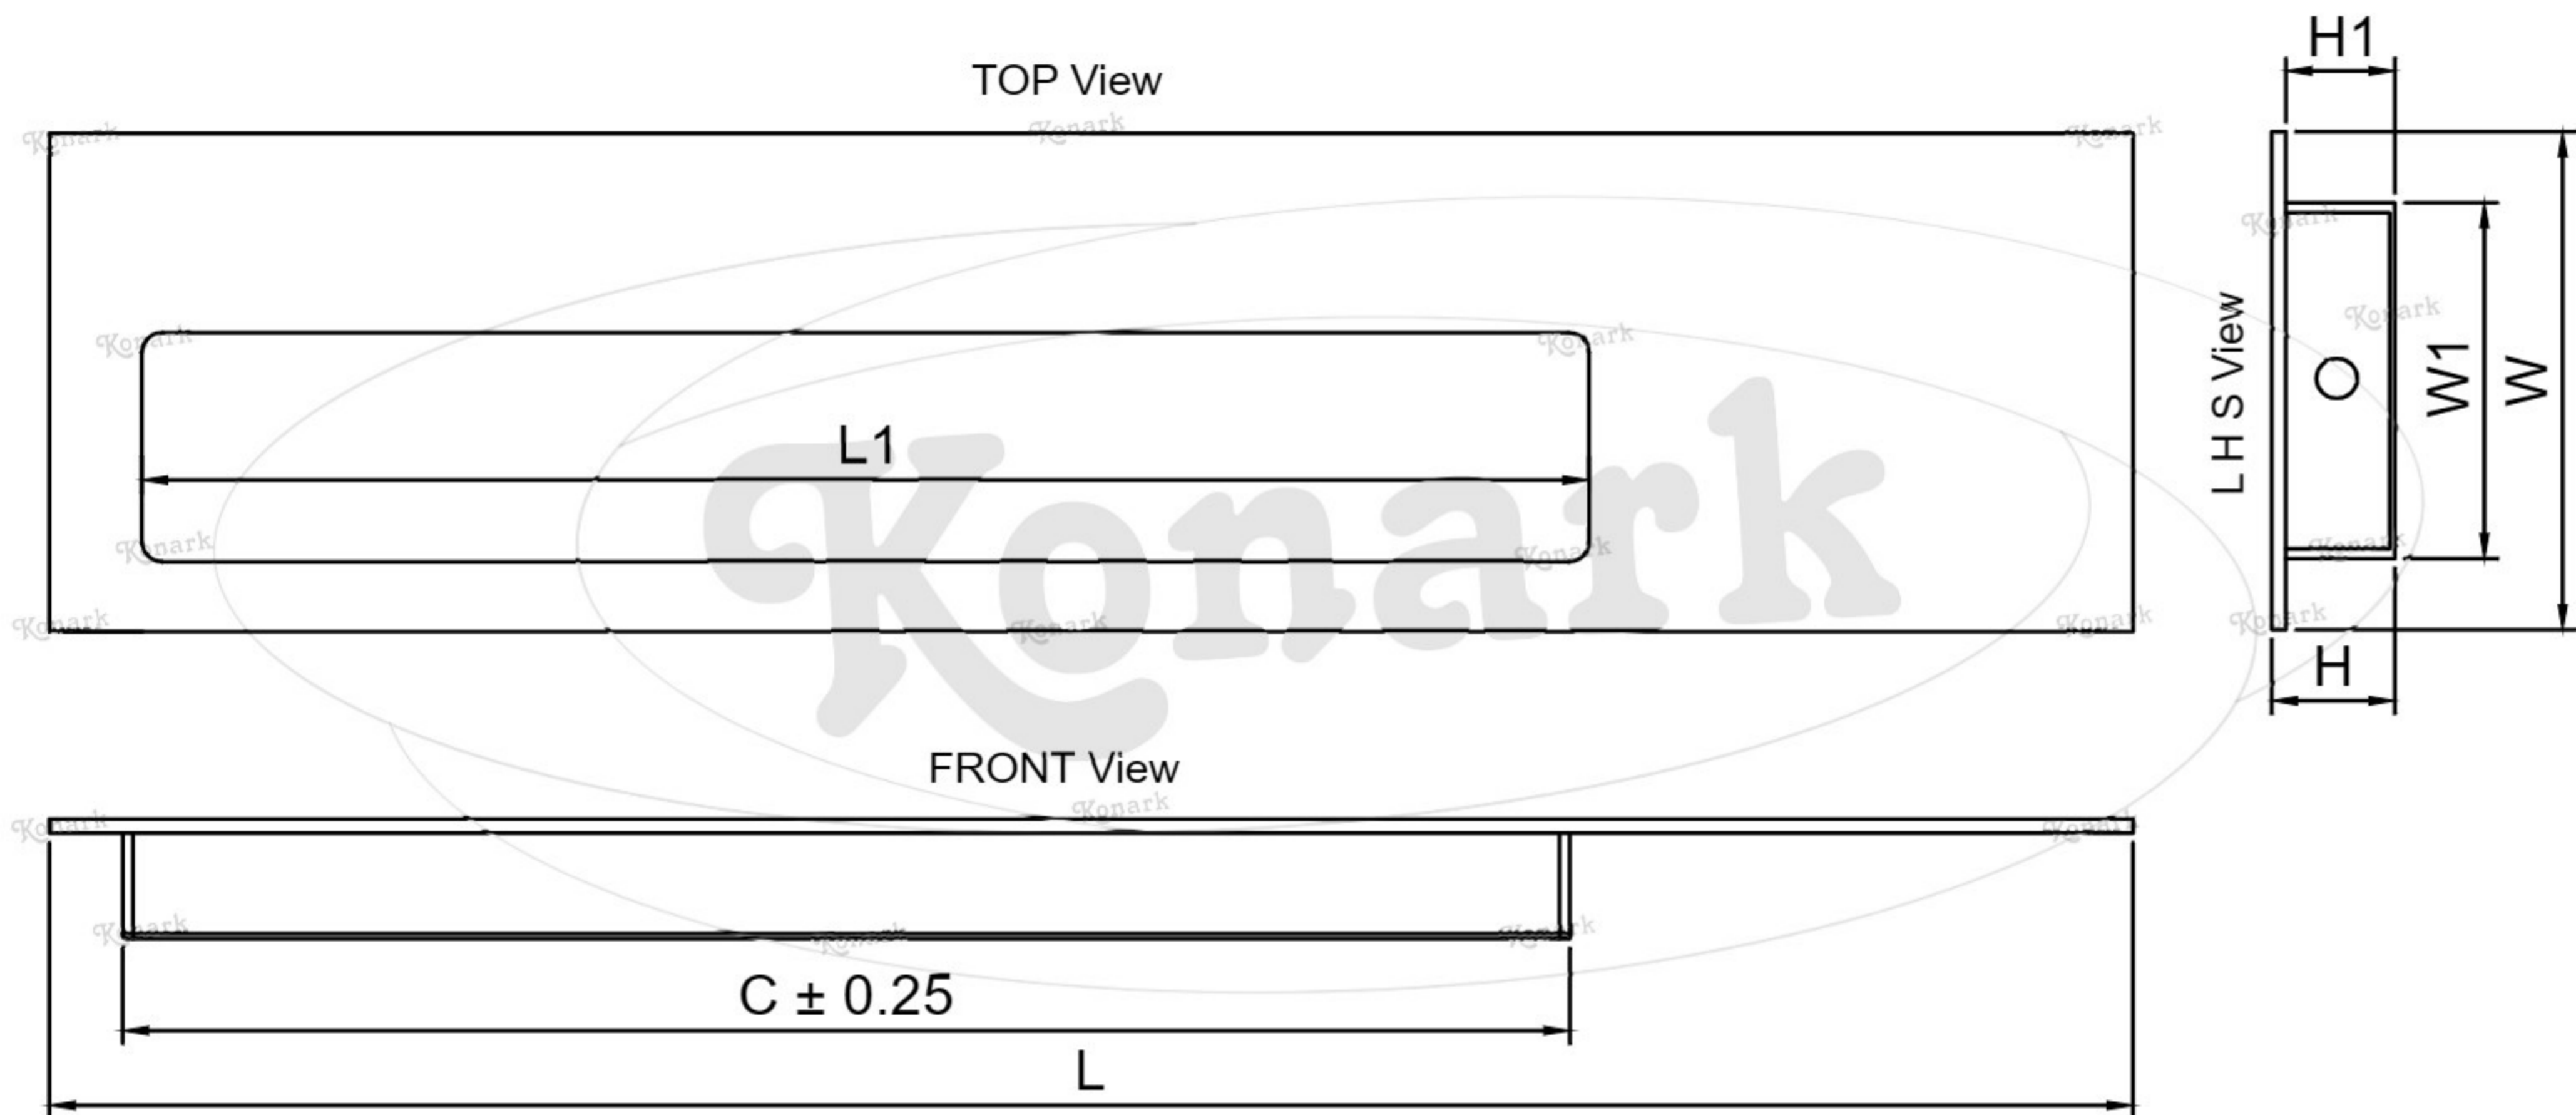

Model : RFH-026

Finish	Size	Product Code	C	L	H	W	H1	T	L1	W1
MT	141mm	RFH-026 141	141	203	12	50	11		141	36
CP										
SP										
MC										
BM										
RG										
BA										
CA										

FINISH: