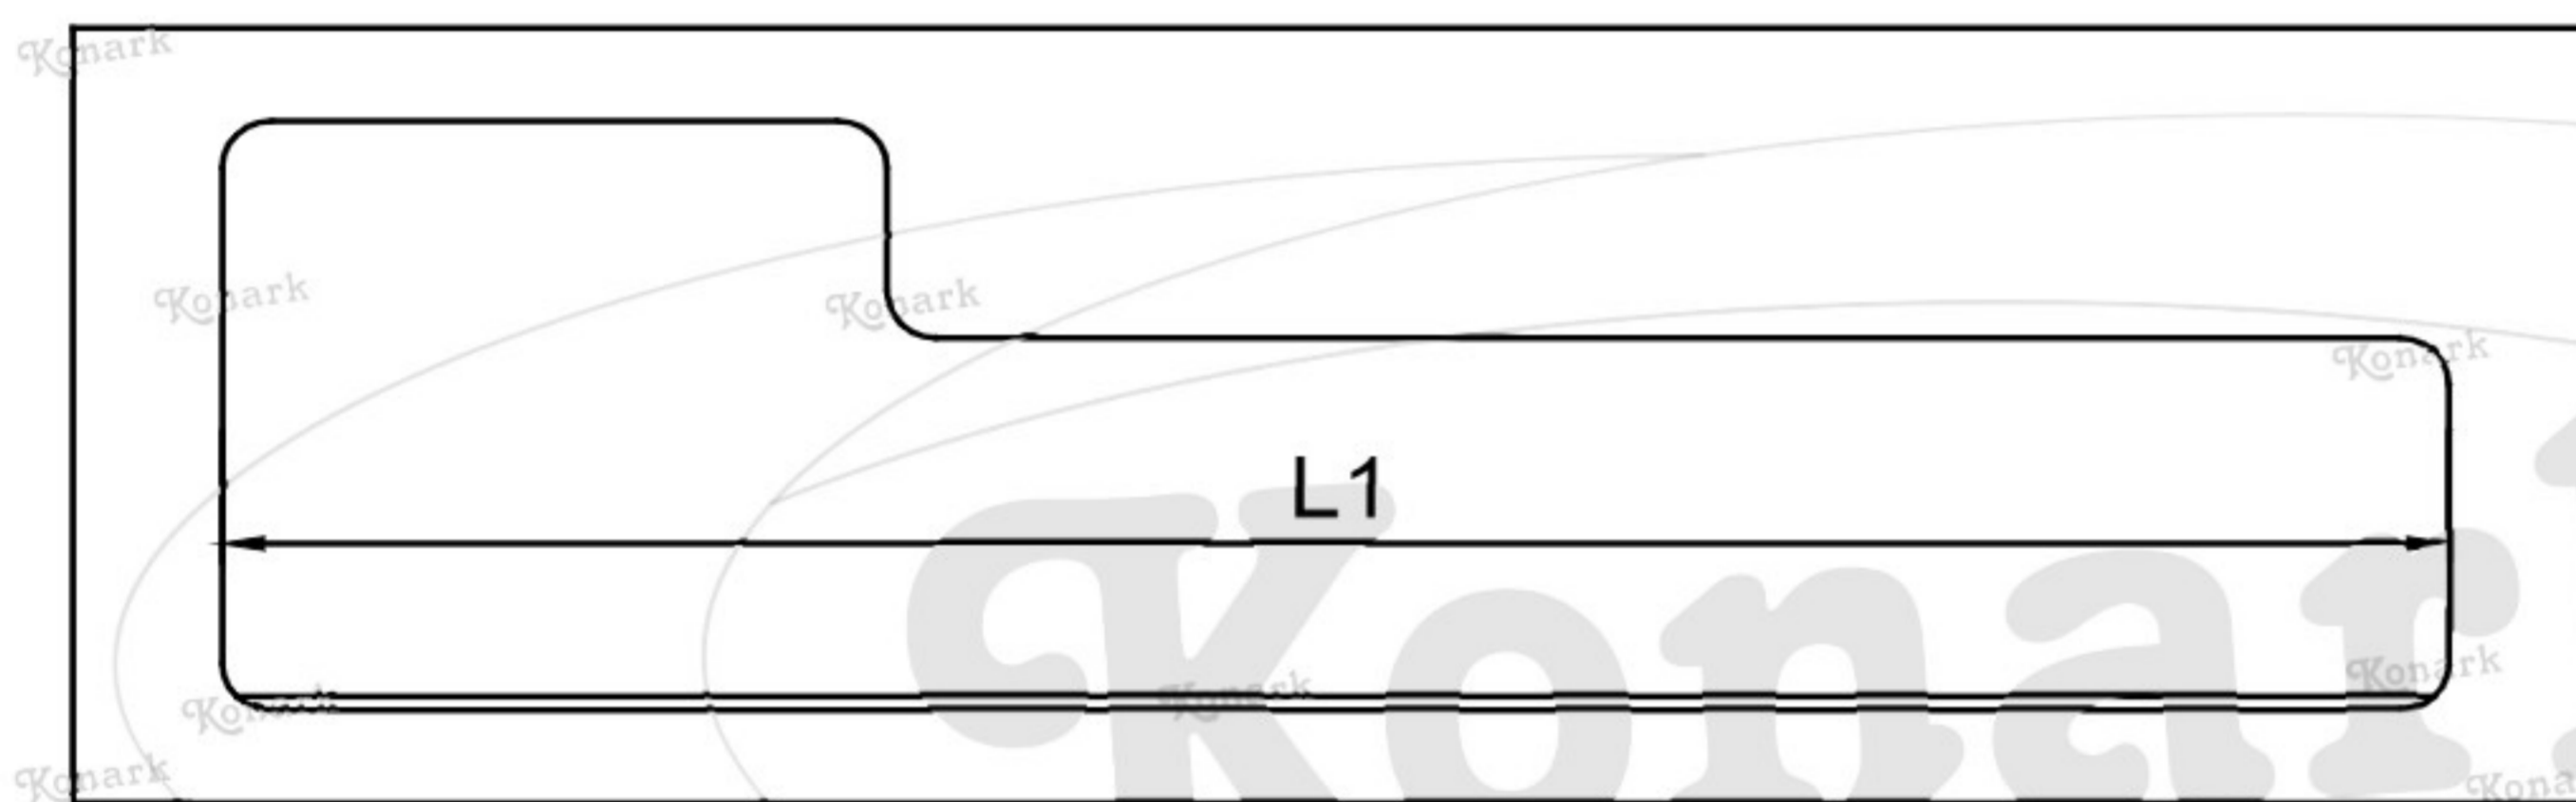

Model : RFH-027

TOP View

FRONT View

L H S View

Finish	Size	Product Code	C	L	H	W	H1	T	L1	W1
MT CP SP MC BM RG BA CA	140mm	RFH-027 140	140	152	12	51	11		134	36

FINISH:

MT	CP	SP	MC	BM	RG	BA	CA
							
Matt	Chrome	Satin	Matt Chrome	Black Matt	Rose Gold	Brass Antique	Copper Antique