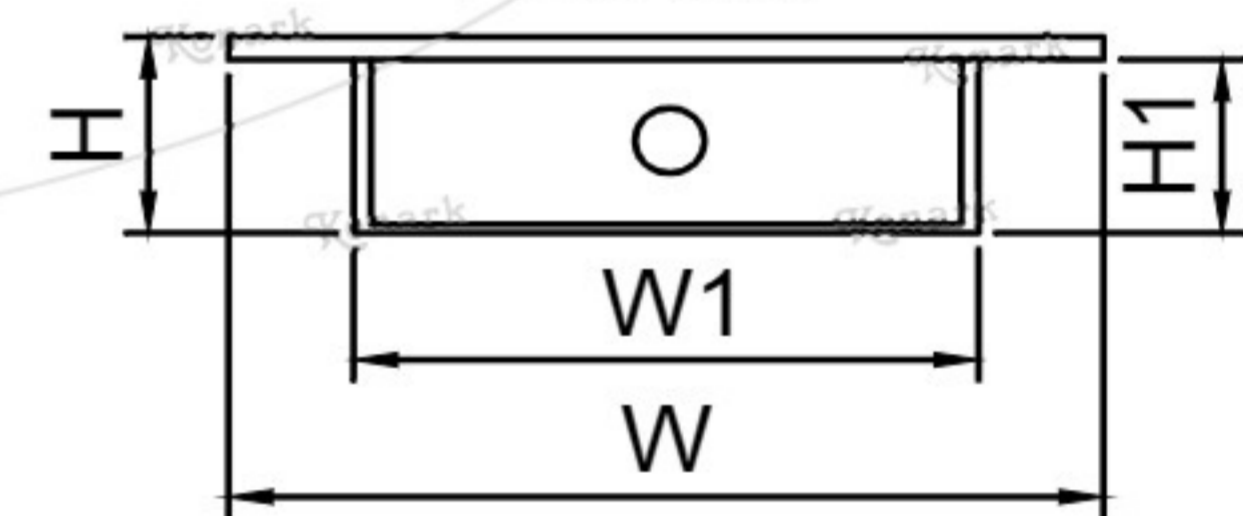

Model : RFH-027

TOP View

FRONT View

L H S View

Finish	Size	Product Code	C	L	H	W	H1	T	L1	W1
MT CP SP MC BM RG BA CA	140mm	RFH-027 140	140	152	12	51	11		134	36

FINISH:

MT	CP	SP	MC	BM	RG	BA	CA
							
Matt	Chrome	Satin	Matt Chrome	Black Matt	Rose Gold	Brass Antique	Copper Antique