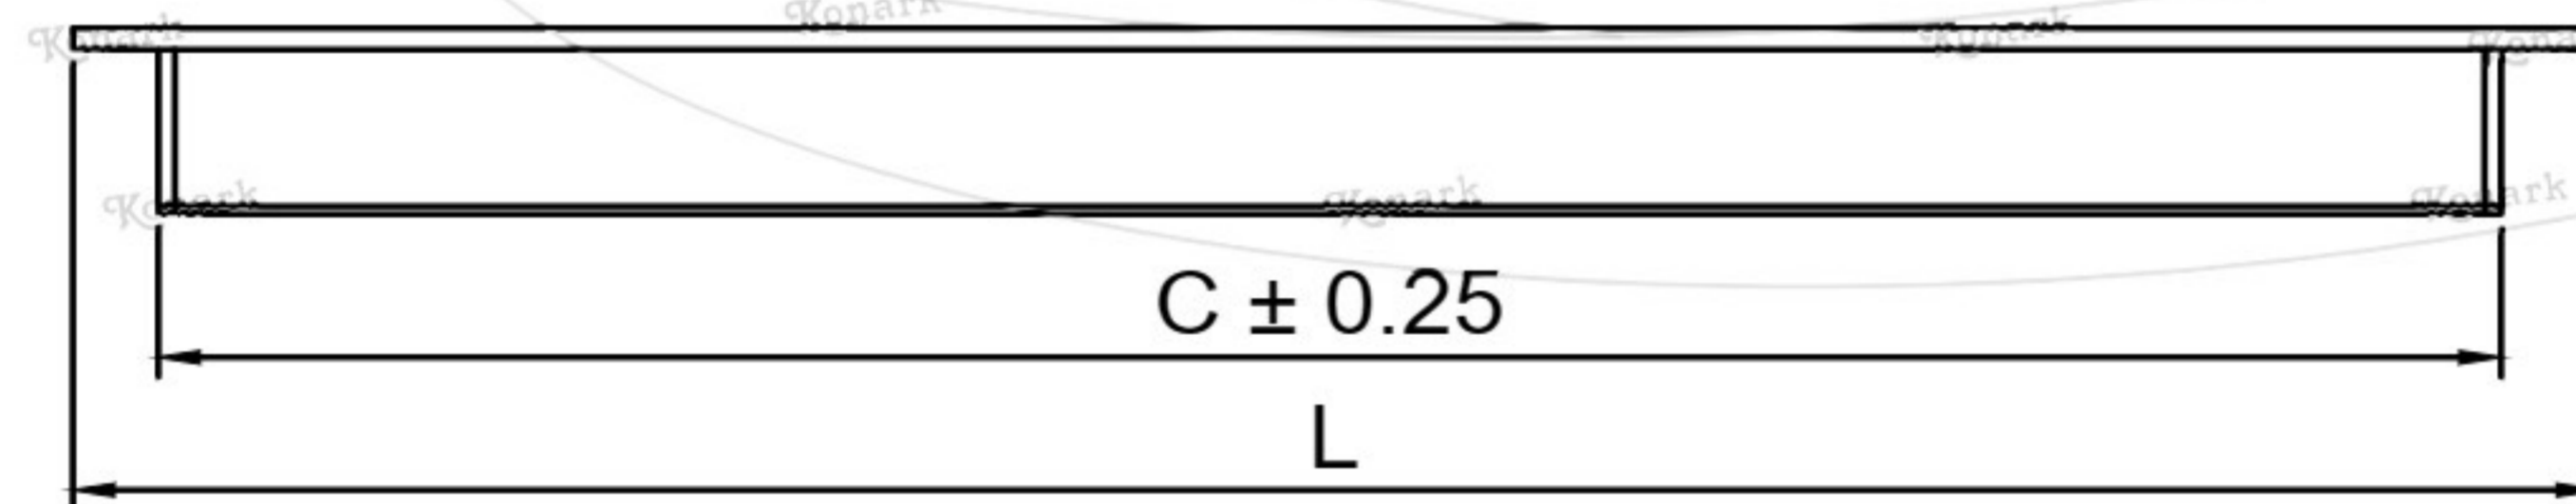

Model : RFH-027

TOP View

FRONT View

L H S View

Finish	Size	Product Code	C	L	H	W	H1	T	L1	W1
MT CP SP MC BM RG BA CA	140mm	RFH-027 140	140	152	12	51	11		134	36

FINISH:

MT	CP	SP	MC	BM	RG	BA	CA
							
Matt	Chrome	Satin	Matt Chrome	Black Matt	Rose Gold	Brass Antique	Copper Antique