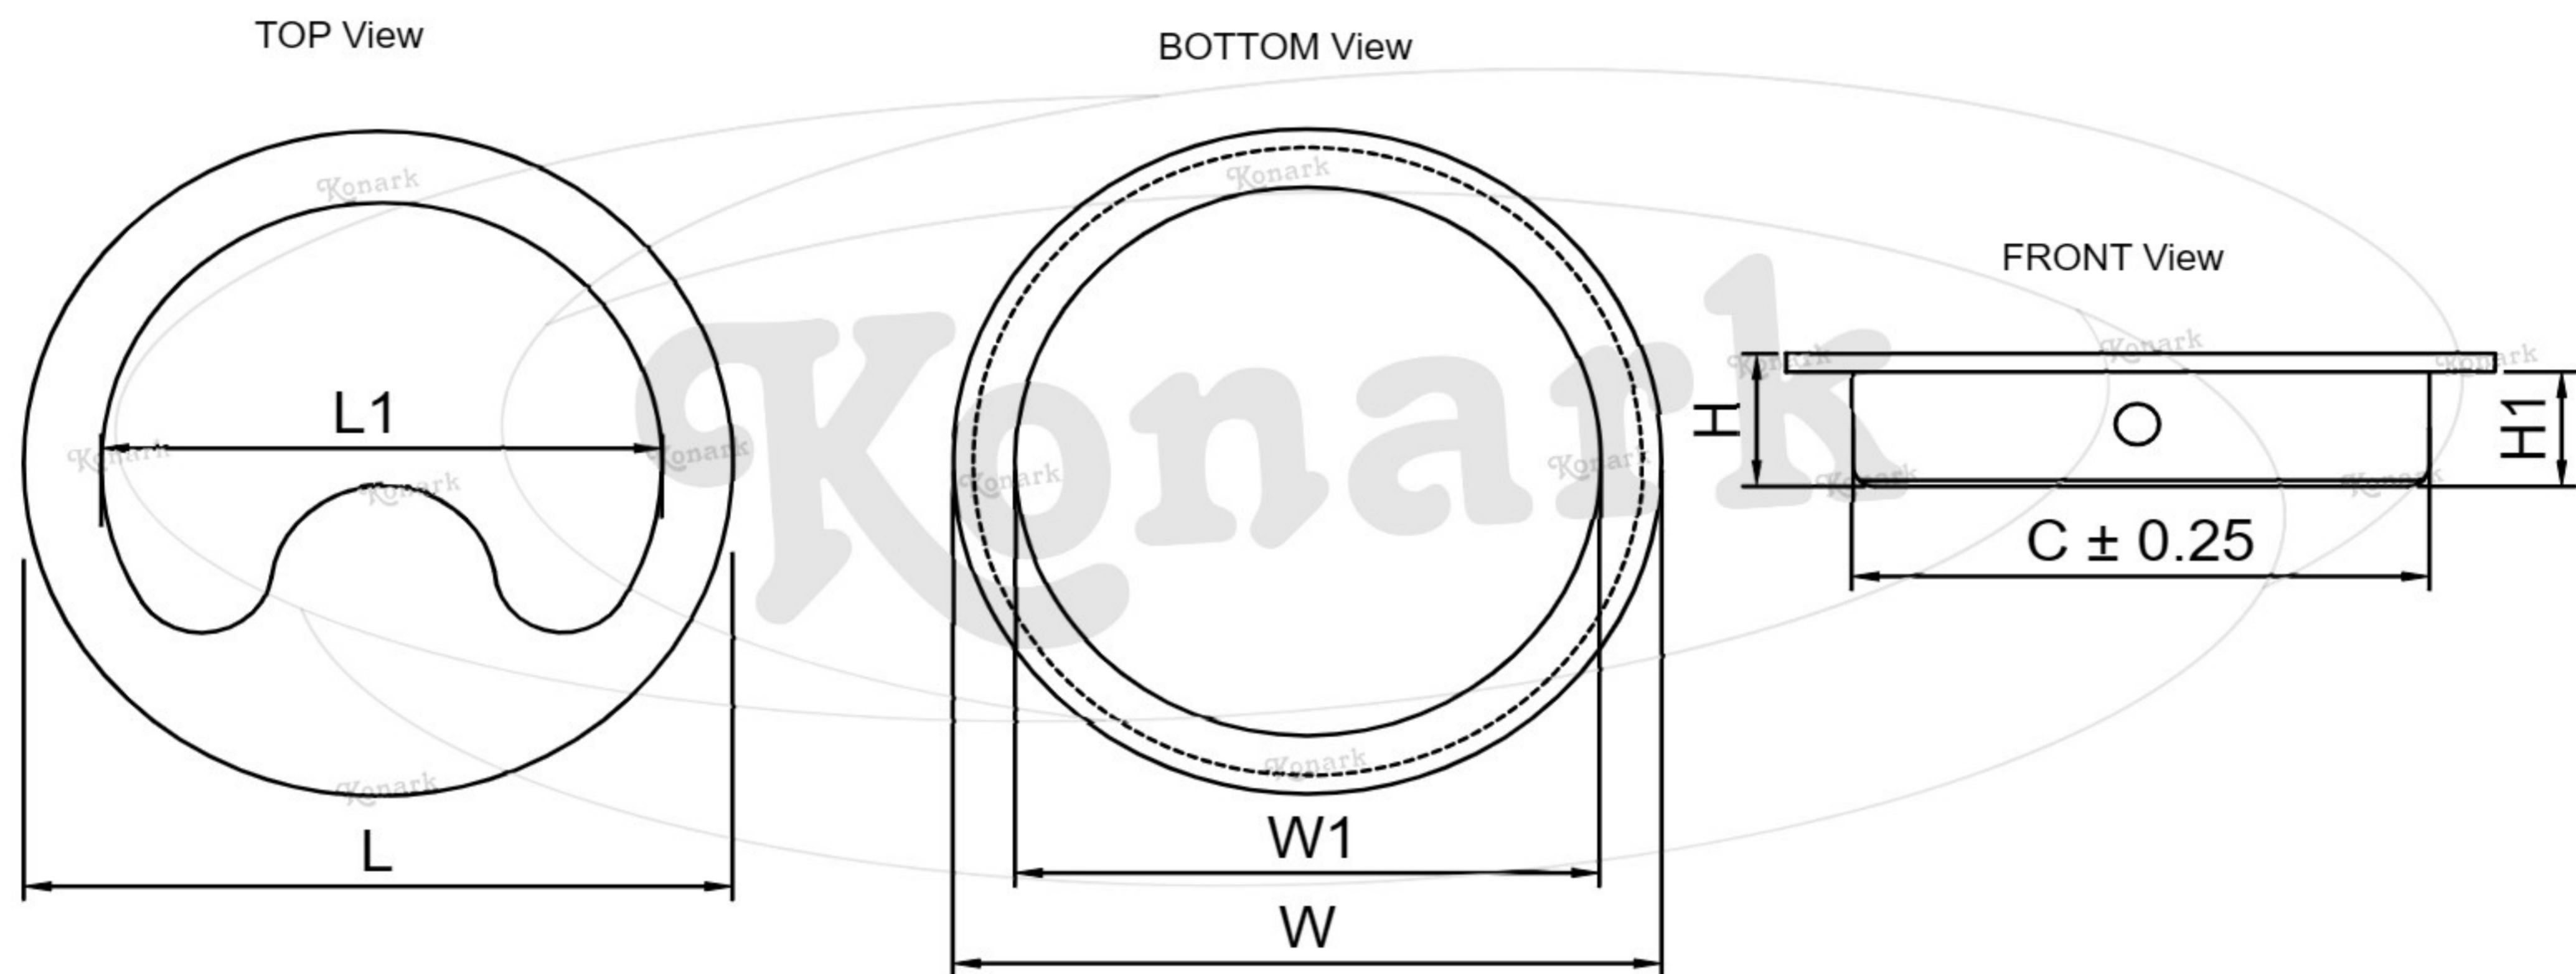

Model : RFH-029

Finish	Size	Product Code	C	L	H	W	H1	T	L1	W1
MT CP SP MC BM RG BA CA	53mm	RFH-029 53	53	65	13	50	11		53	53

FINISH:

MT	CP	SP	MC	BM	RG	BA	CA
							
Matt	Chrome	Satin	Matt Chrome	Black Matt	Rose Gold	Brass Antique	Copper Antique