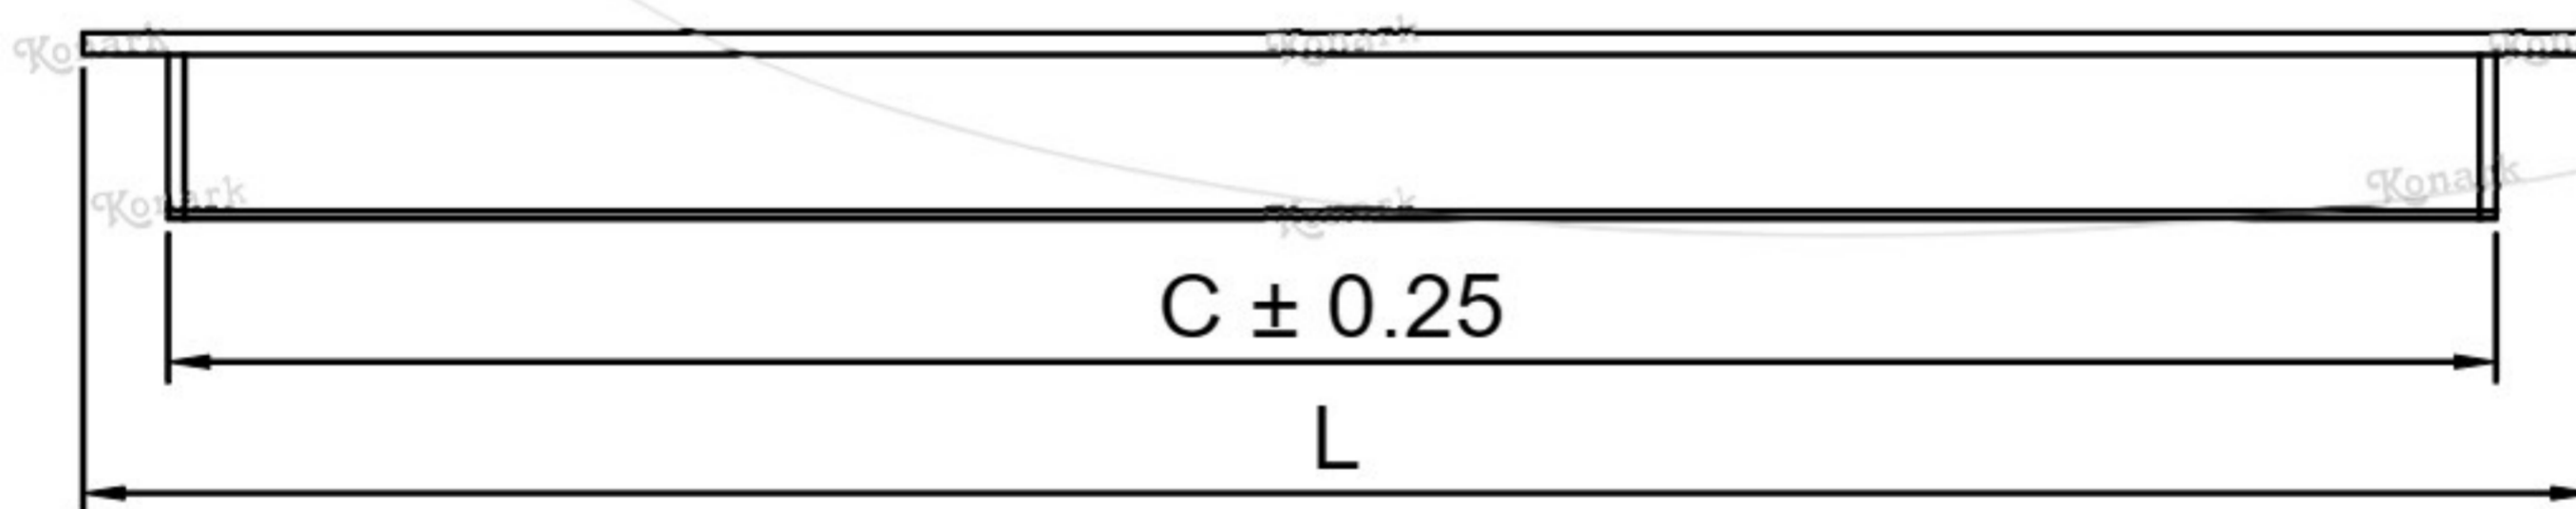

Model : RFH-030

TOP View

FRONT View

L H S View

Finish	Size	Product Code	C	L	H	W	H1	T	L1	W1
MT	141mm	RFH-030 141	141	153	12	51	11		134	40
CP										
SP										
MC										
BM										
RG										
BA										
CA										