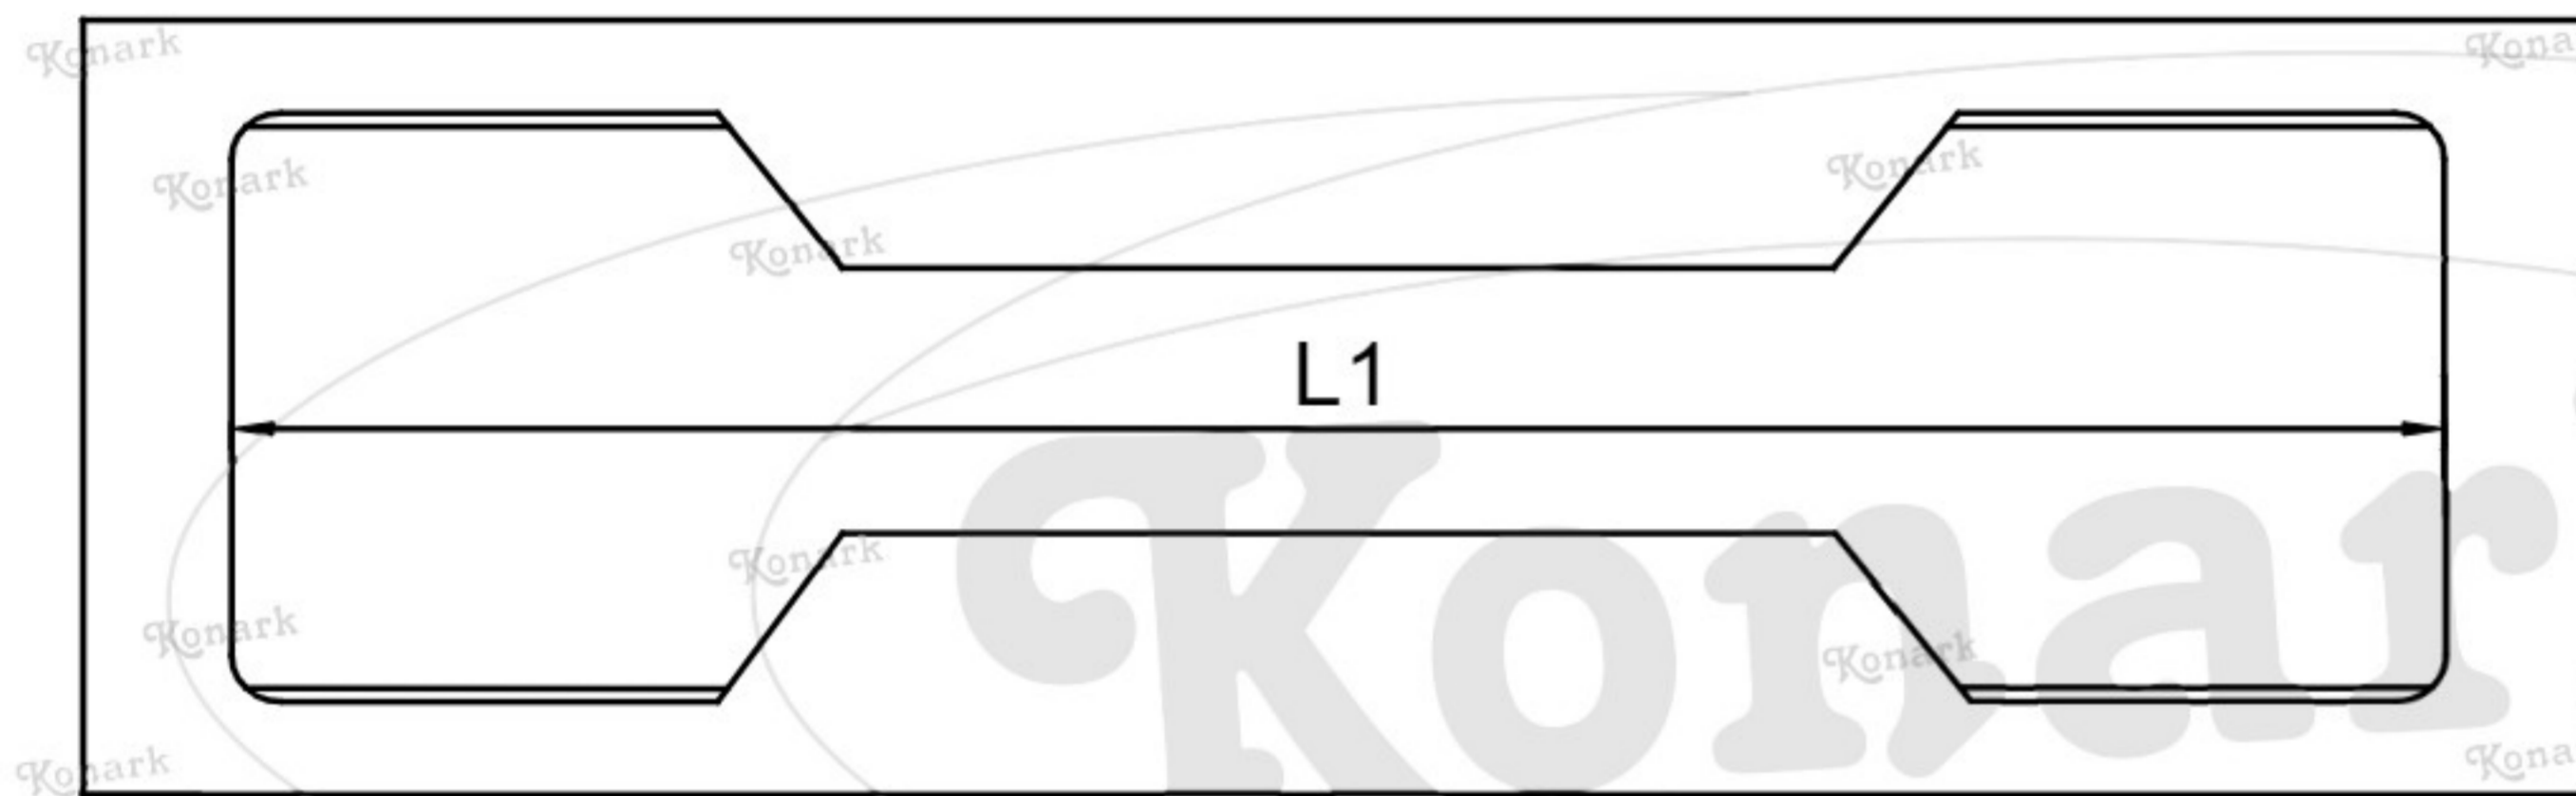

Model : RFH-030

TOP View

FRONT View

L H S View

Finish	Size	Product Code	C	L	H	W	H1	T	L1	W1
MT	141mm	RFH-030 141	141	153	12	51	11		134	40
CP										
SP										
MC										
BM										
RG										
BA										
CA										