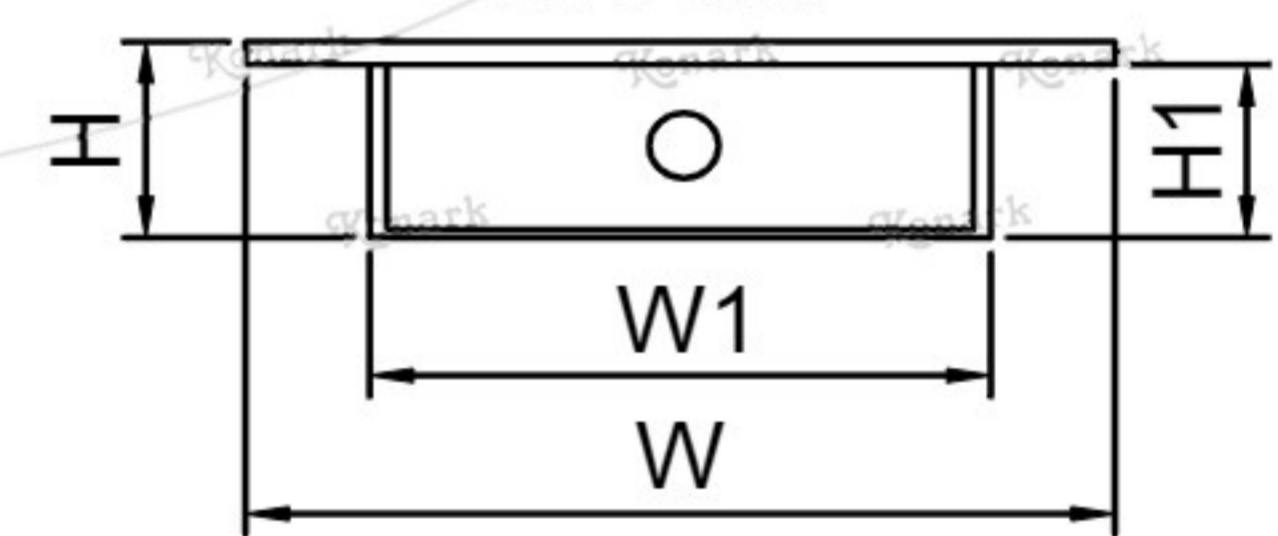

Model : RFH-030

TOP View

FRONT View

L H S View

Finish	Size	Product Code	C	L	H	W	H1	T	L1	W1
MT	141mm	RFH-030 141	141	153	12	51	11		134	40
CP										
SP										
MC										
BM										
RG										
BA										
CA										