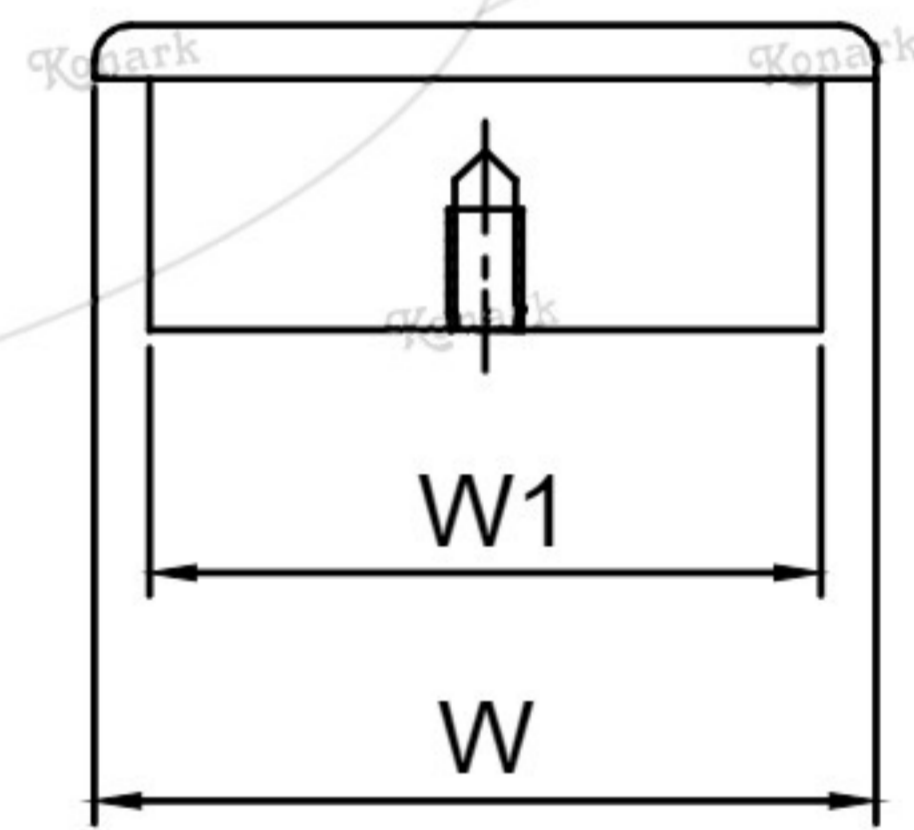

Model : RFH-036

BACK View

FRONT View

L H S View

Finish	Size	Product Code	C	L	H	W	H1	T	L1	W1
MT CP SP MC BM RG BA CA	96mm	RFH-036 96	96	110	17	42	14	6	104	37

FINISH:

MT	CP	SP	MC	BM	RG	BA	CA
							
Matt	Chrome	Satin	Matt Chrome	Black Matt	Rose Gold	Brass Antique	Copper Antique