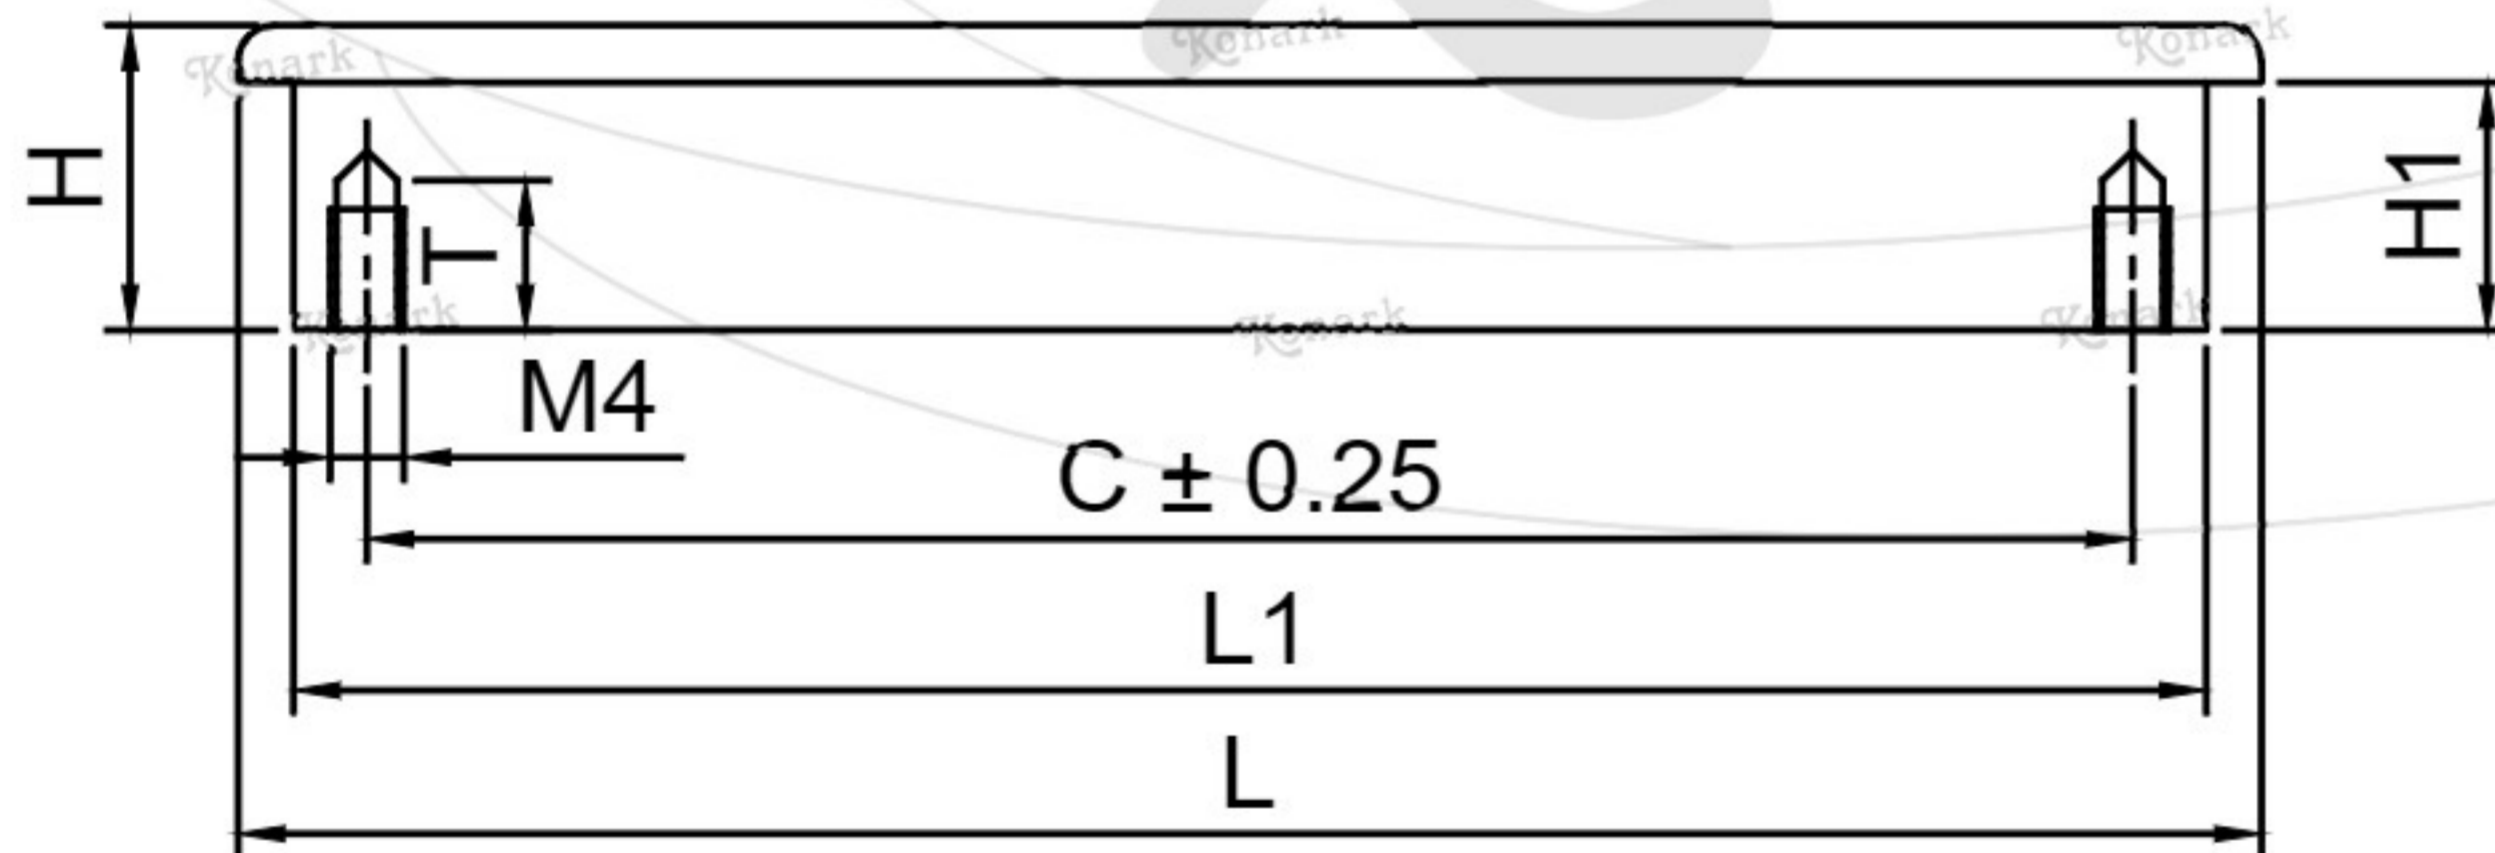

Model : RFH-036

BACK View

FRONT View

L H S View

Finish	Size	Product Code	C	L	H	W	H1	T	L1	W1
MT CP SP MC BM RG BA CA	96mm	RFH-036 96	96	110	17	42	14	6	104	37

FINISH:

MT	CP	SP	MC	BM	RG	BA	CA
							
Matt	Chrome	Satin	Matt Chrome	Black Matt	Rose Gold	Brass Antique	Copper Antique