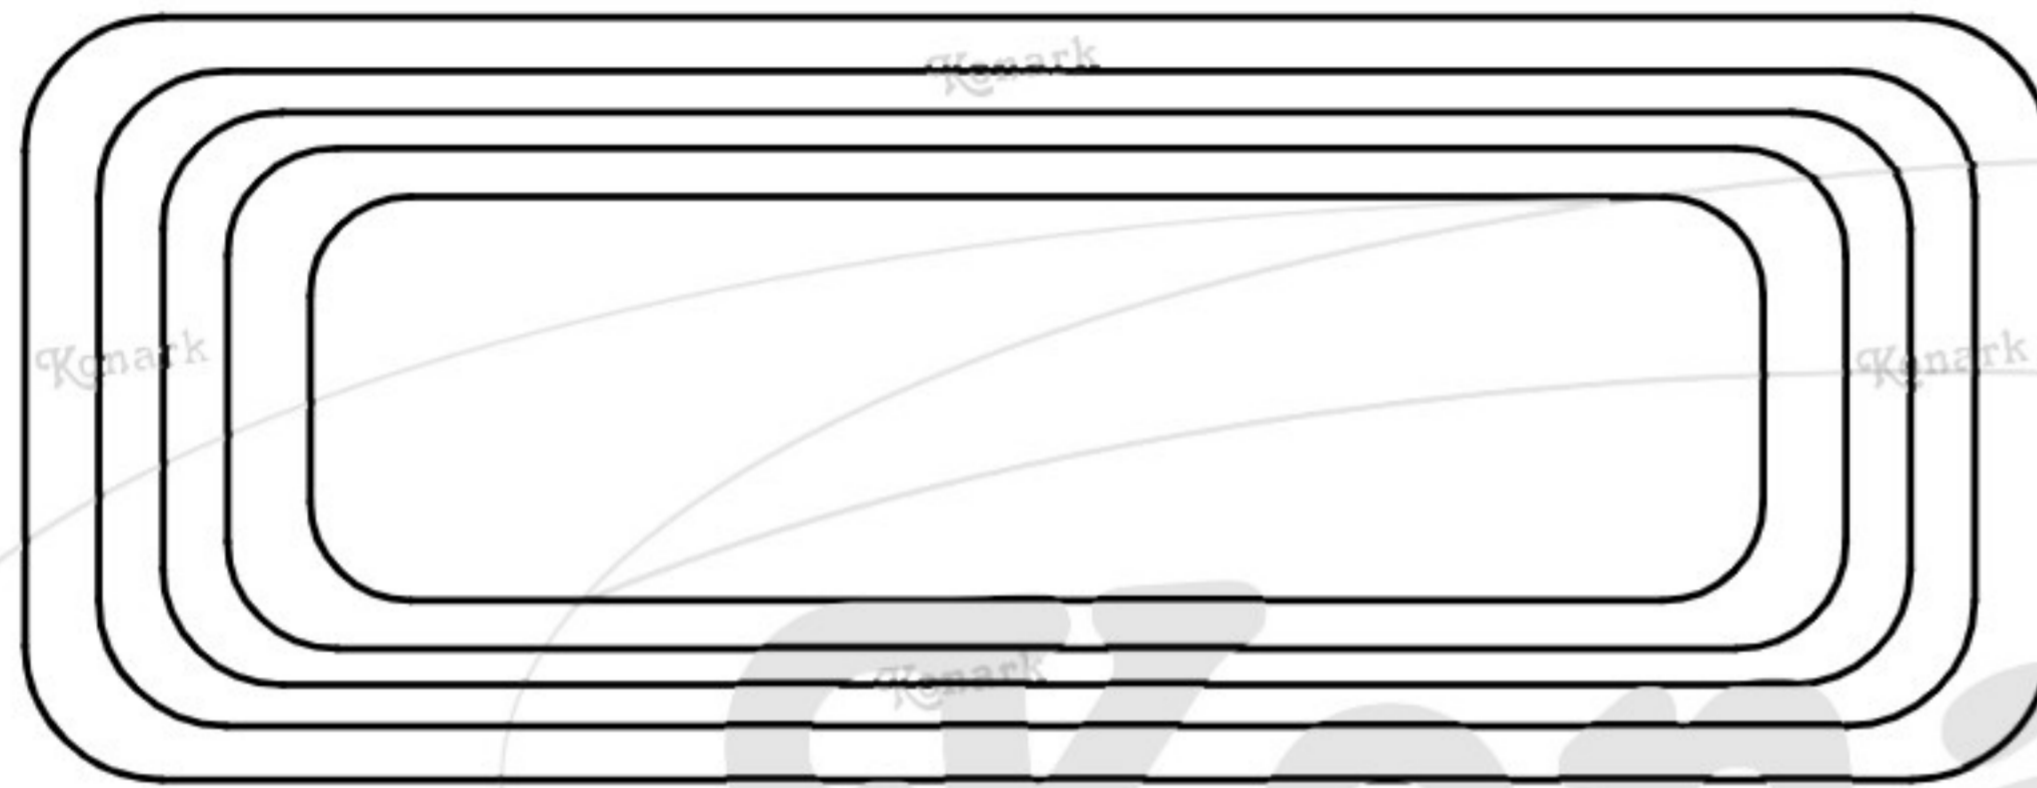

Model : RFH-036

BACK View

FRONT View

L H S View

Finish	Size	Product Code	C	L	H	W	H1	T	L1	W1
MT CP SP MC BM RG BA CA	96mm	RFH-036 96	96	110	17	42	14	6	104	37

FINISH:

MT	CP	SP	MC	BM	RG	BA	CA
							
Matt	Chrome	Satin	Matt Chrome	Black Matt	Rose Gold	Brass Antique	Copper Antique