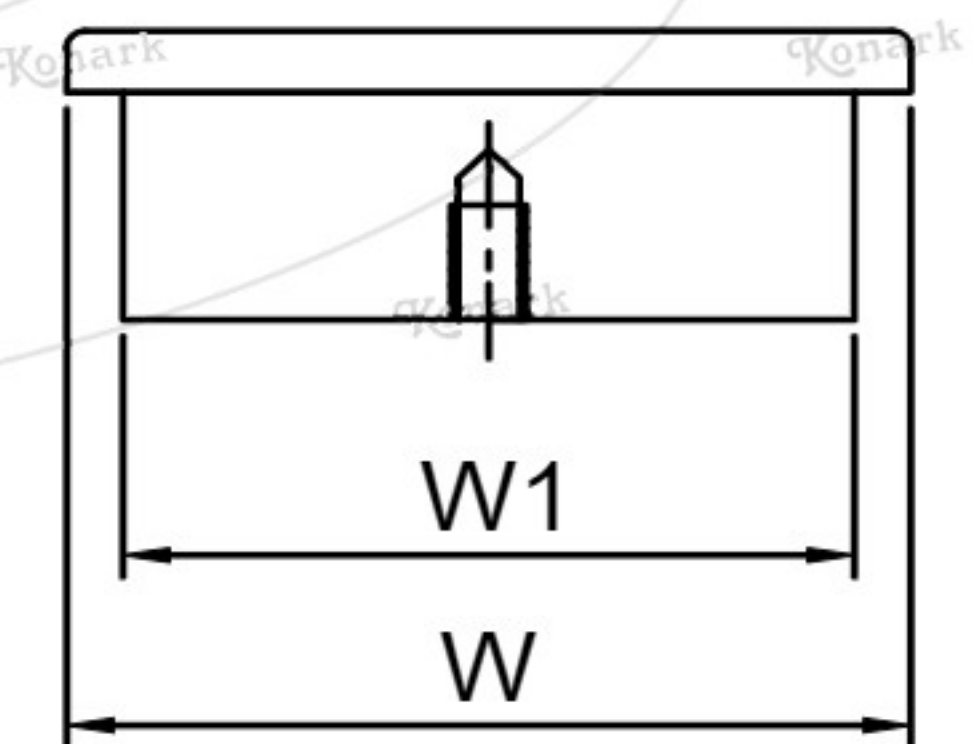

Model : RFH-037

BACK View

FRONT View

L H S View

Finish	Size	Product Code	C	L	H	W	H1	T	L1	W1
MT CP SP MC BM RG BA CA	96mm	RFH-037 96	96	160	14	44	11	6	103	35

FINISH:

MT	CP	SP	MC	BM	RG	BA	CA
							
Matt	Chrome	Satin	Matt Chrome	Black Matt	Rose Gold	Brass Antique	Copper Antique