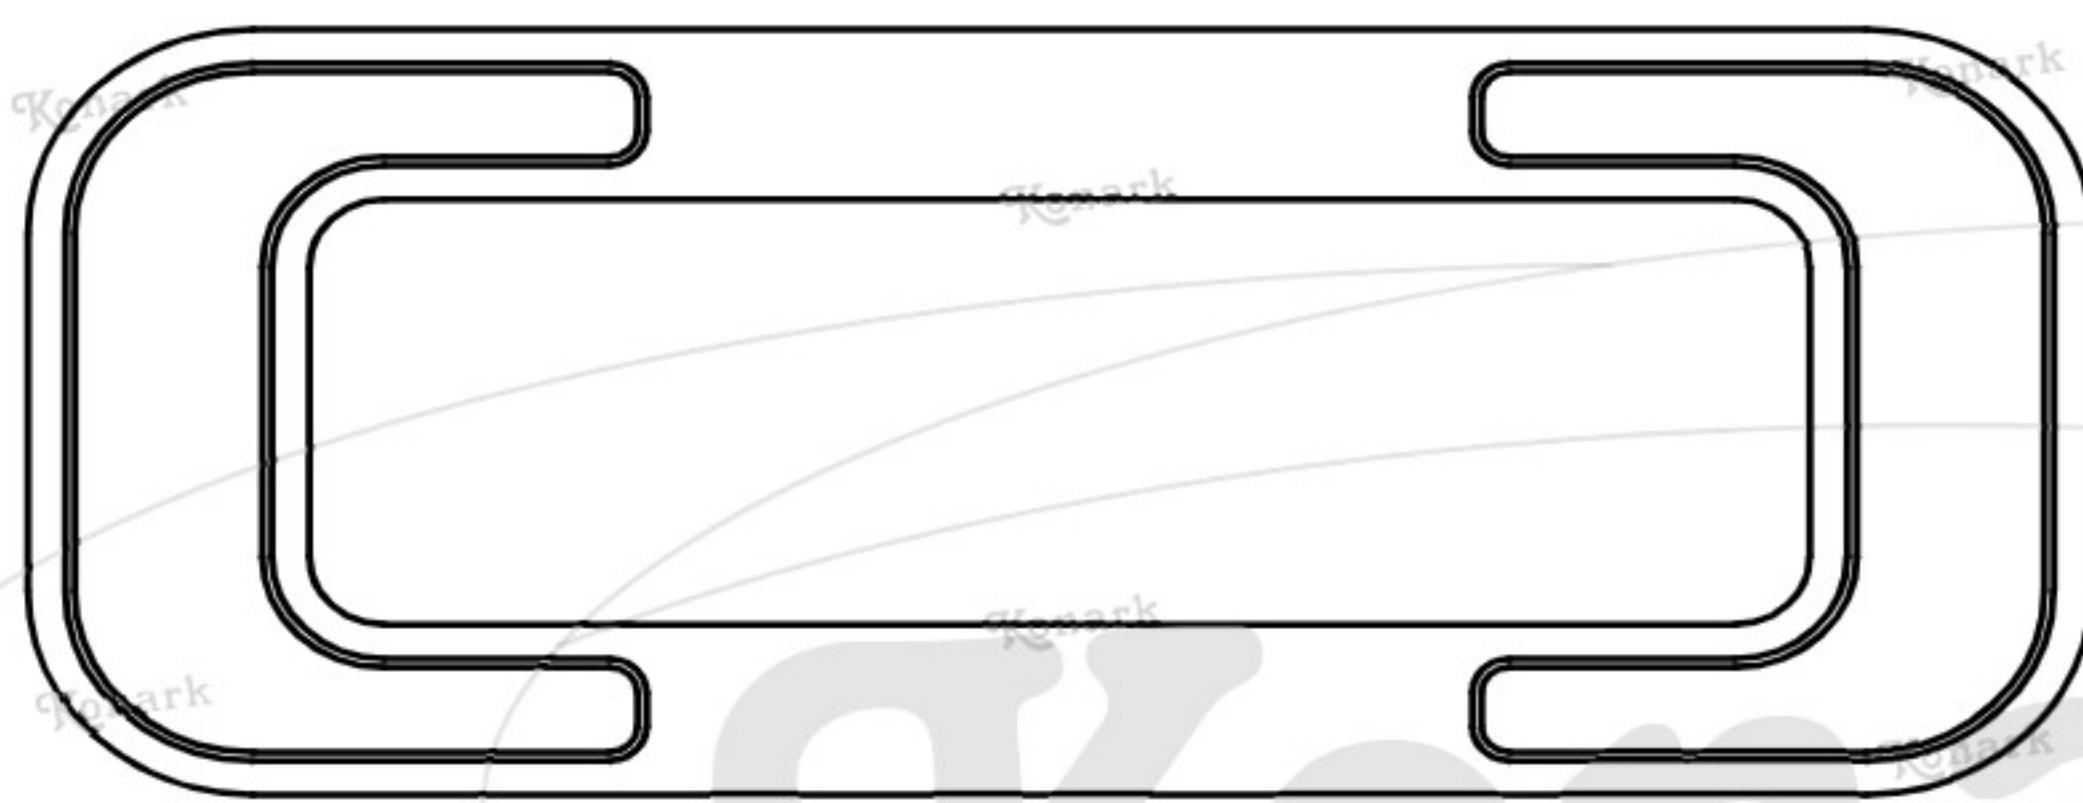

Model : RFH-037

BACK View

FRONT View

L H S View

Finish	Size	Product Code	C	L	H	W	H1	T	L1	W1
MT CP SP MC BM RG BA CA	96mm	RFH-037 96	96	160	14	44	11	6	103	35

FINISH:

MT	CP	SP	MC	BM	RG	BA	CA
							
Matt	Chrome	Satin	Matt Chrome	Black Matt	Rose Gold	Brass Antique	Copper Antique