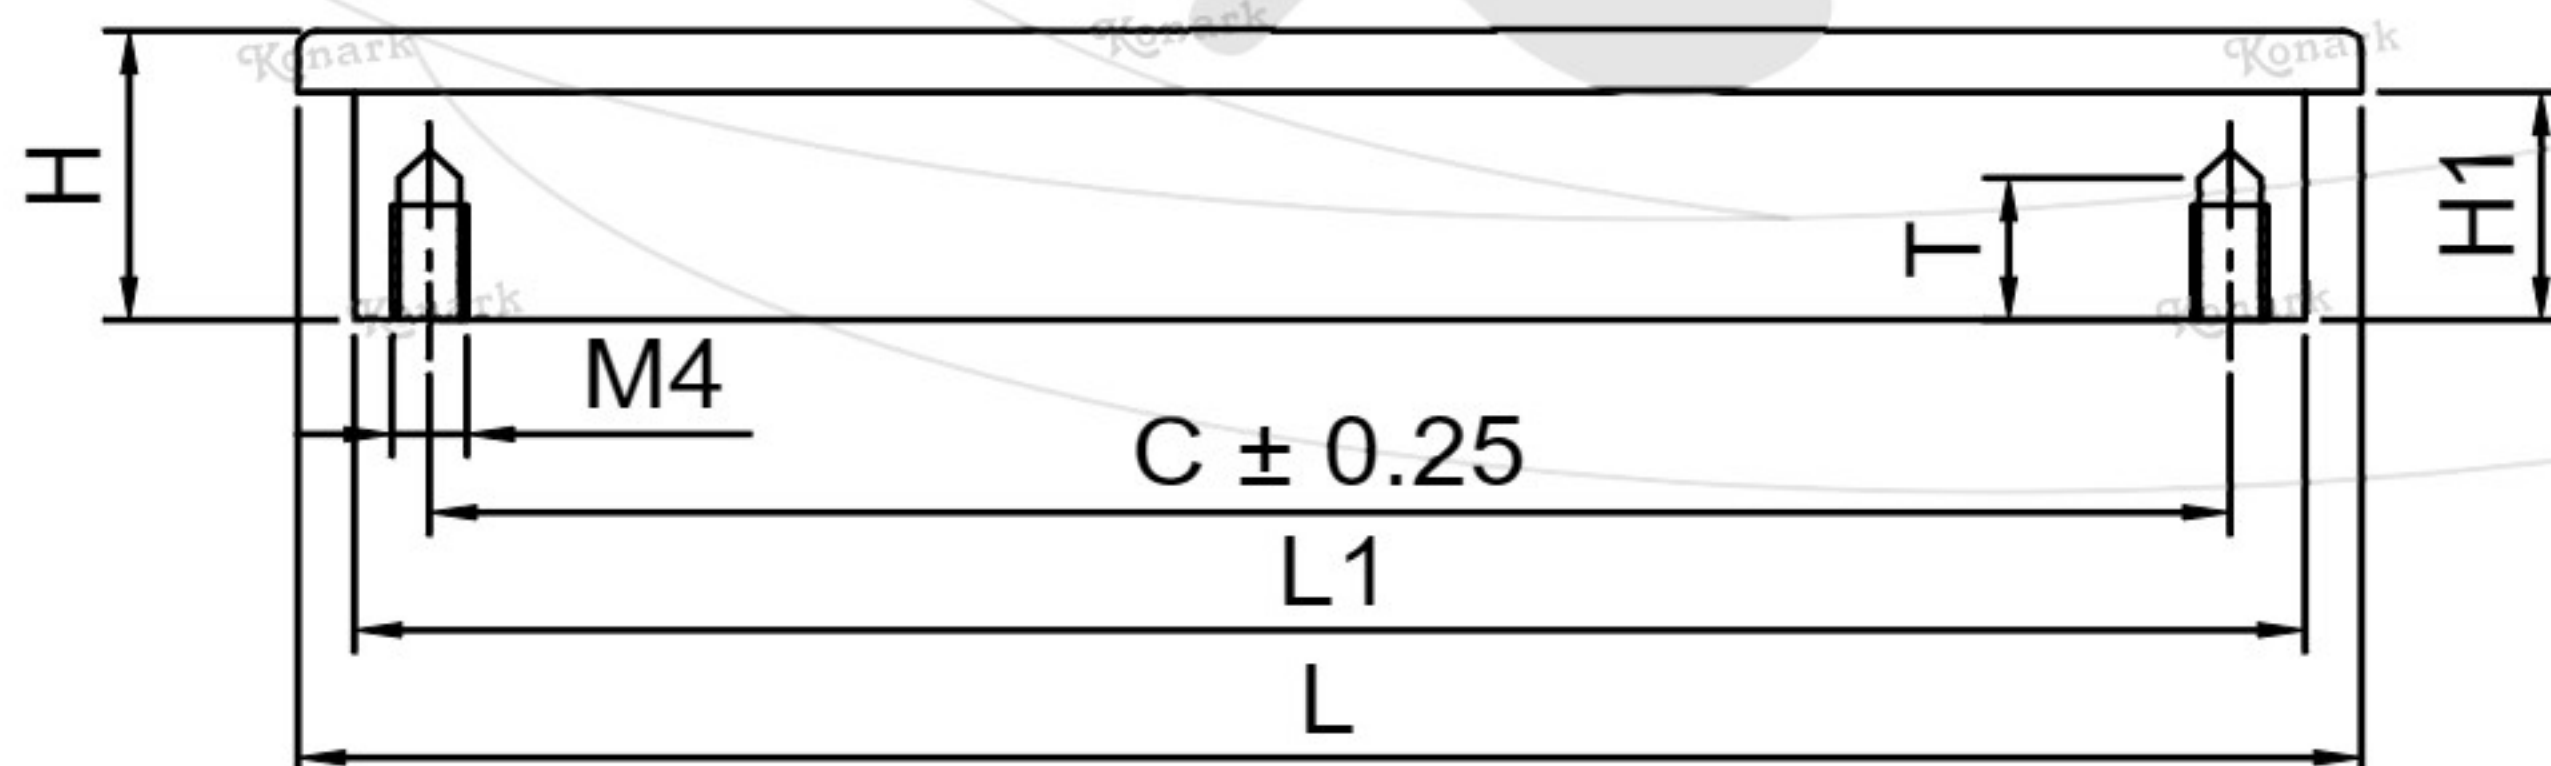

Model : RFH-037

BACK View

FRONT View

L H S View

Finish	Size	Product Code	C	L	H	W	H1	T	L1	W1
MT CP SP MC BM RG BA CA	96mm	RFH-037 96	96	160	14	44	11	6	103	35

FINISH:

MT	CP	SP	MC	BM	RG	BA	CA
							
Matt	Chrome	Satin	Matt Chrome	Black Matt	Rose Gold	Brass Antique	Copper Antique