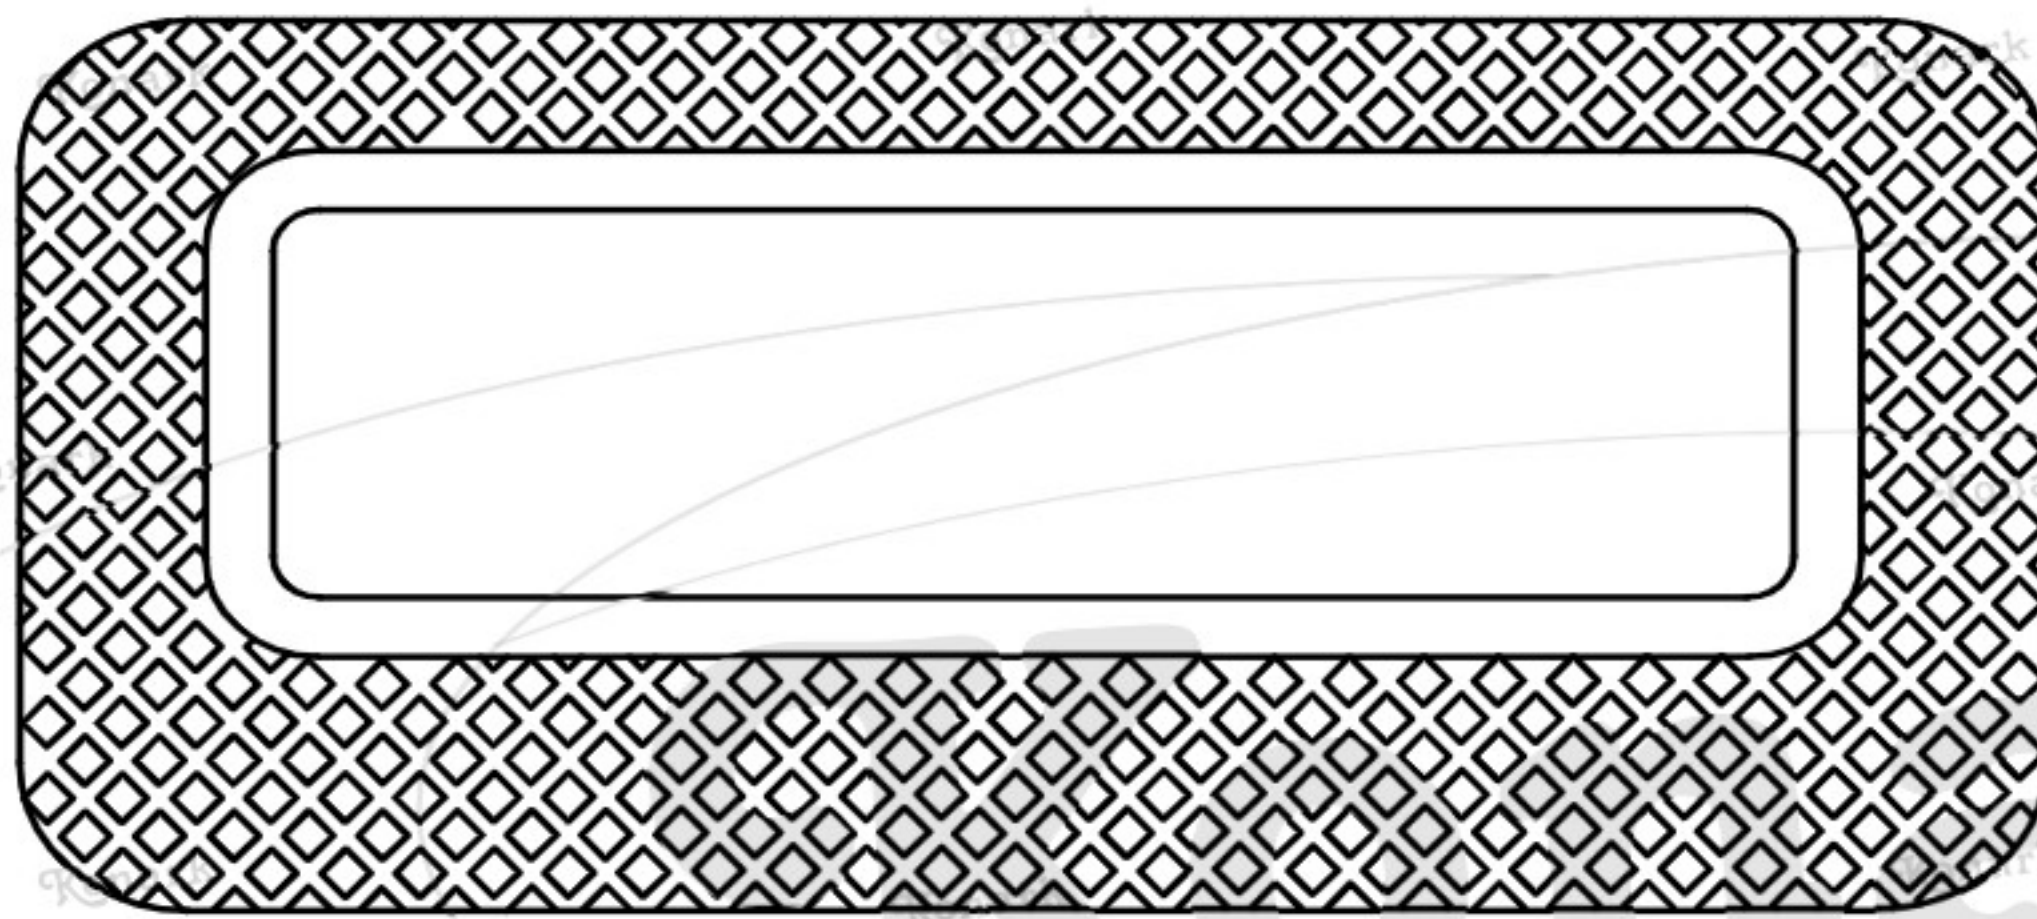

Model : RFH-038

BACK View

FRONT View

L H S View

Finish	Size	Product Code	C	L	H	W	H1	T	L1	W1
MT	96mm	RFH-038 96	96	108	15	54	13	6	102	43
CP										
SP										
MC										
BM										
RG										
BA										
CA										