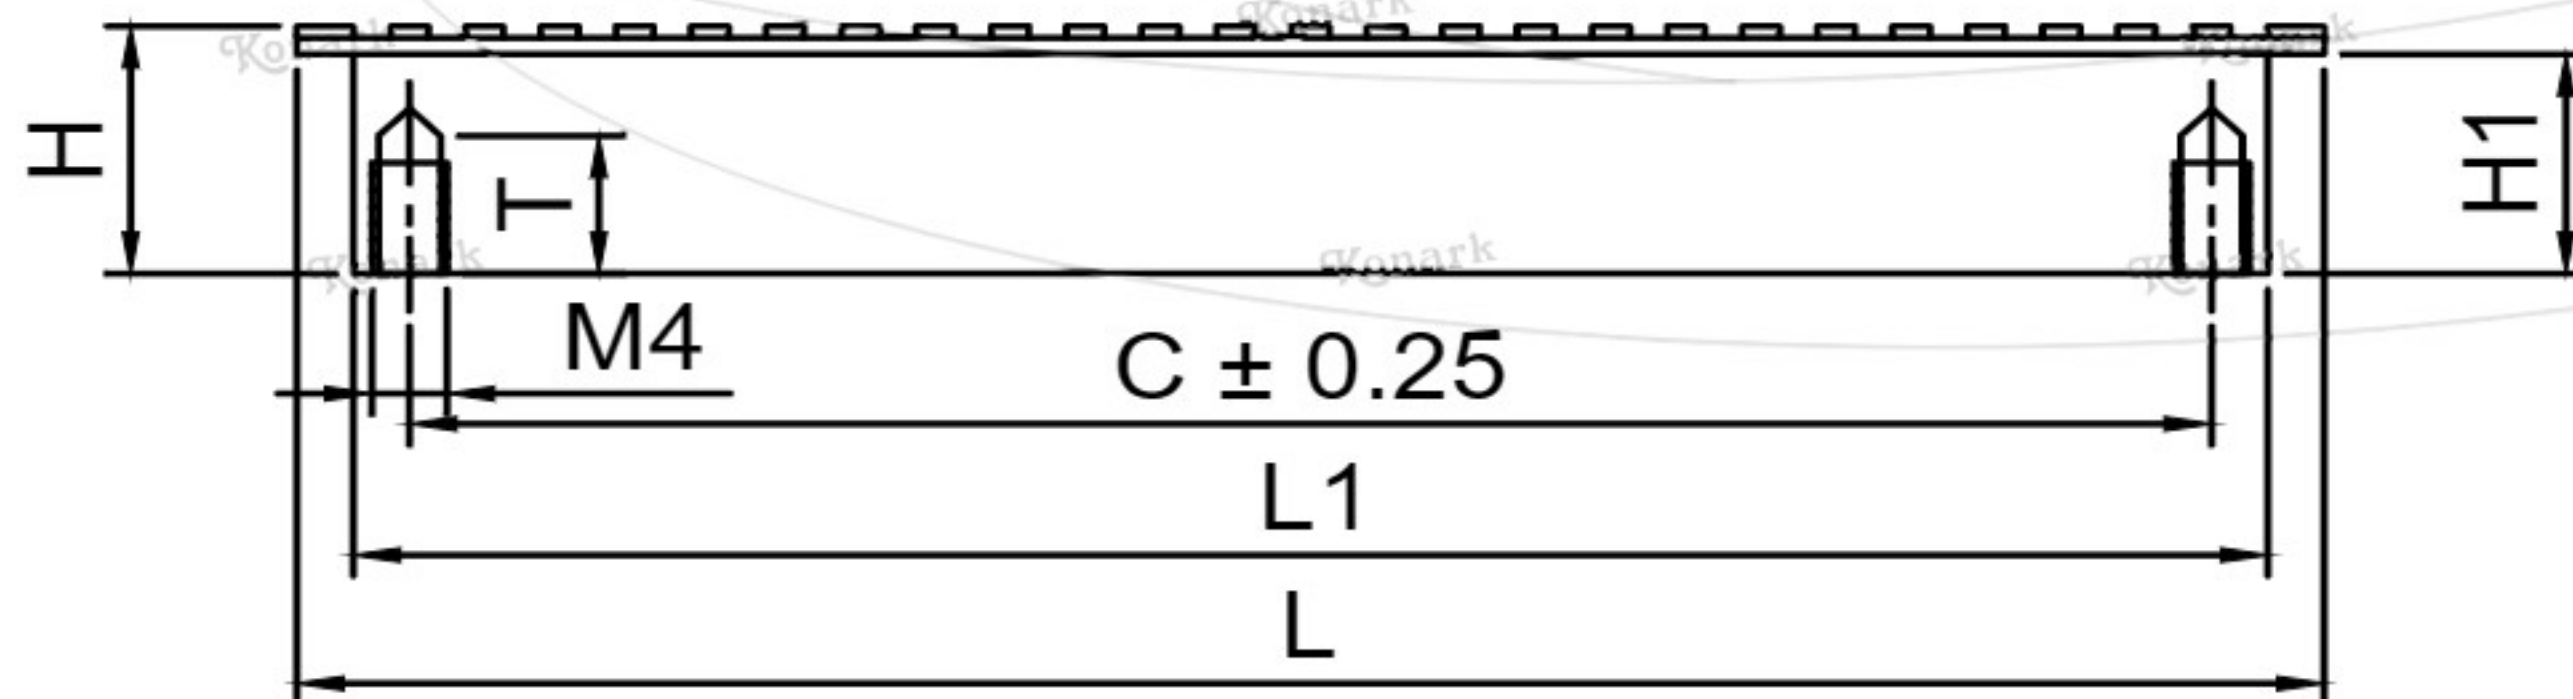

Model : RFH-038

BACK View

FRONT View

L H S View

Finish	Size	Product Code	C	L	H	W	H1	T	L1	W1
MT	96mm	RFH-038 96	96	108	15	54	13	6	102	43
CP										
SP										
MC										
BM										
RG										
BA										
CA										