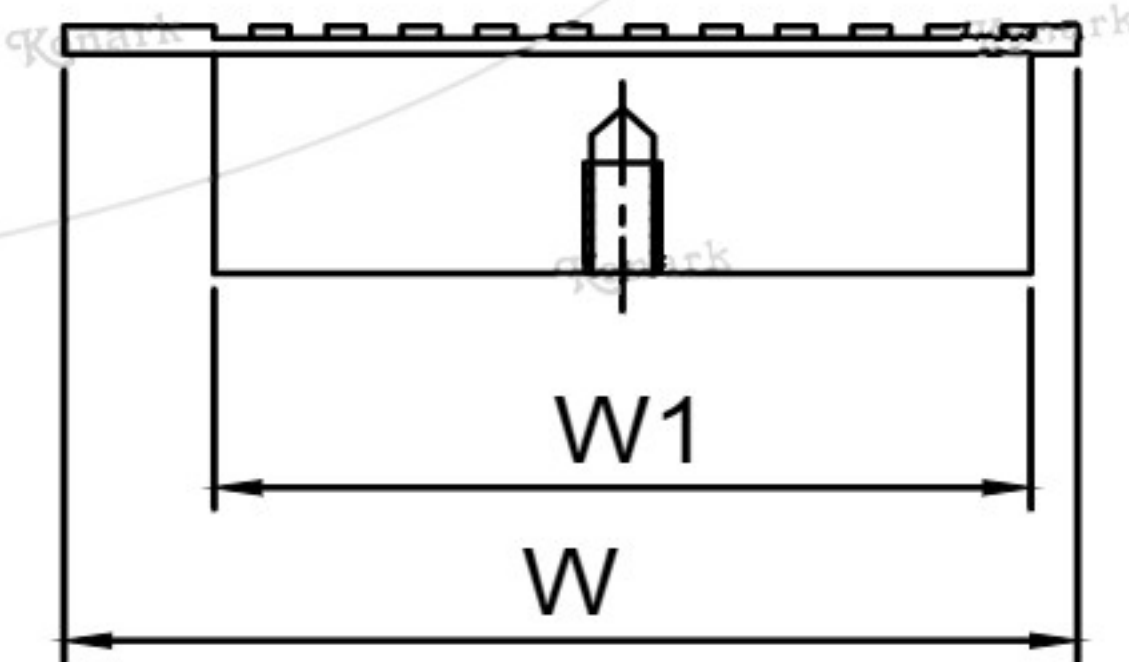

Model : RFH-038

BACK View

FRONT View

L H S View

Finish	Size	Product Code	C	L	H	W	H1	T	L1	W1
MT	96mm	RFH-038 96	96	108	15	54	13	6	102	43
CP										
SP										
MC										
BM										
RG										
BA										
CA										