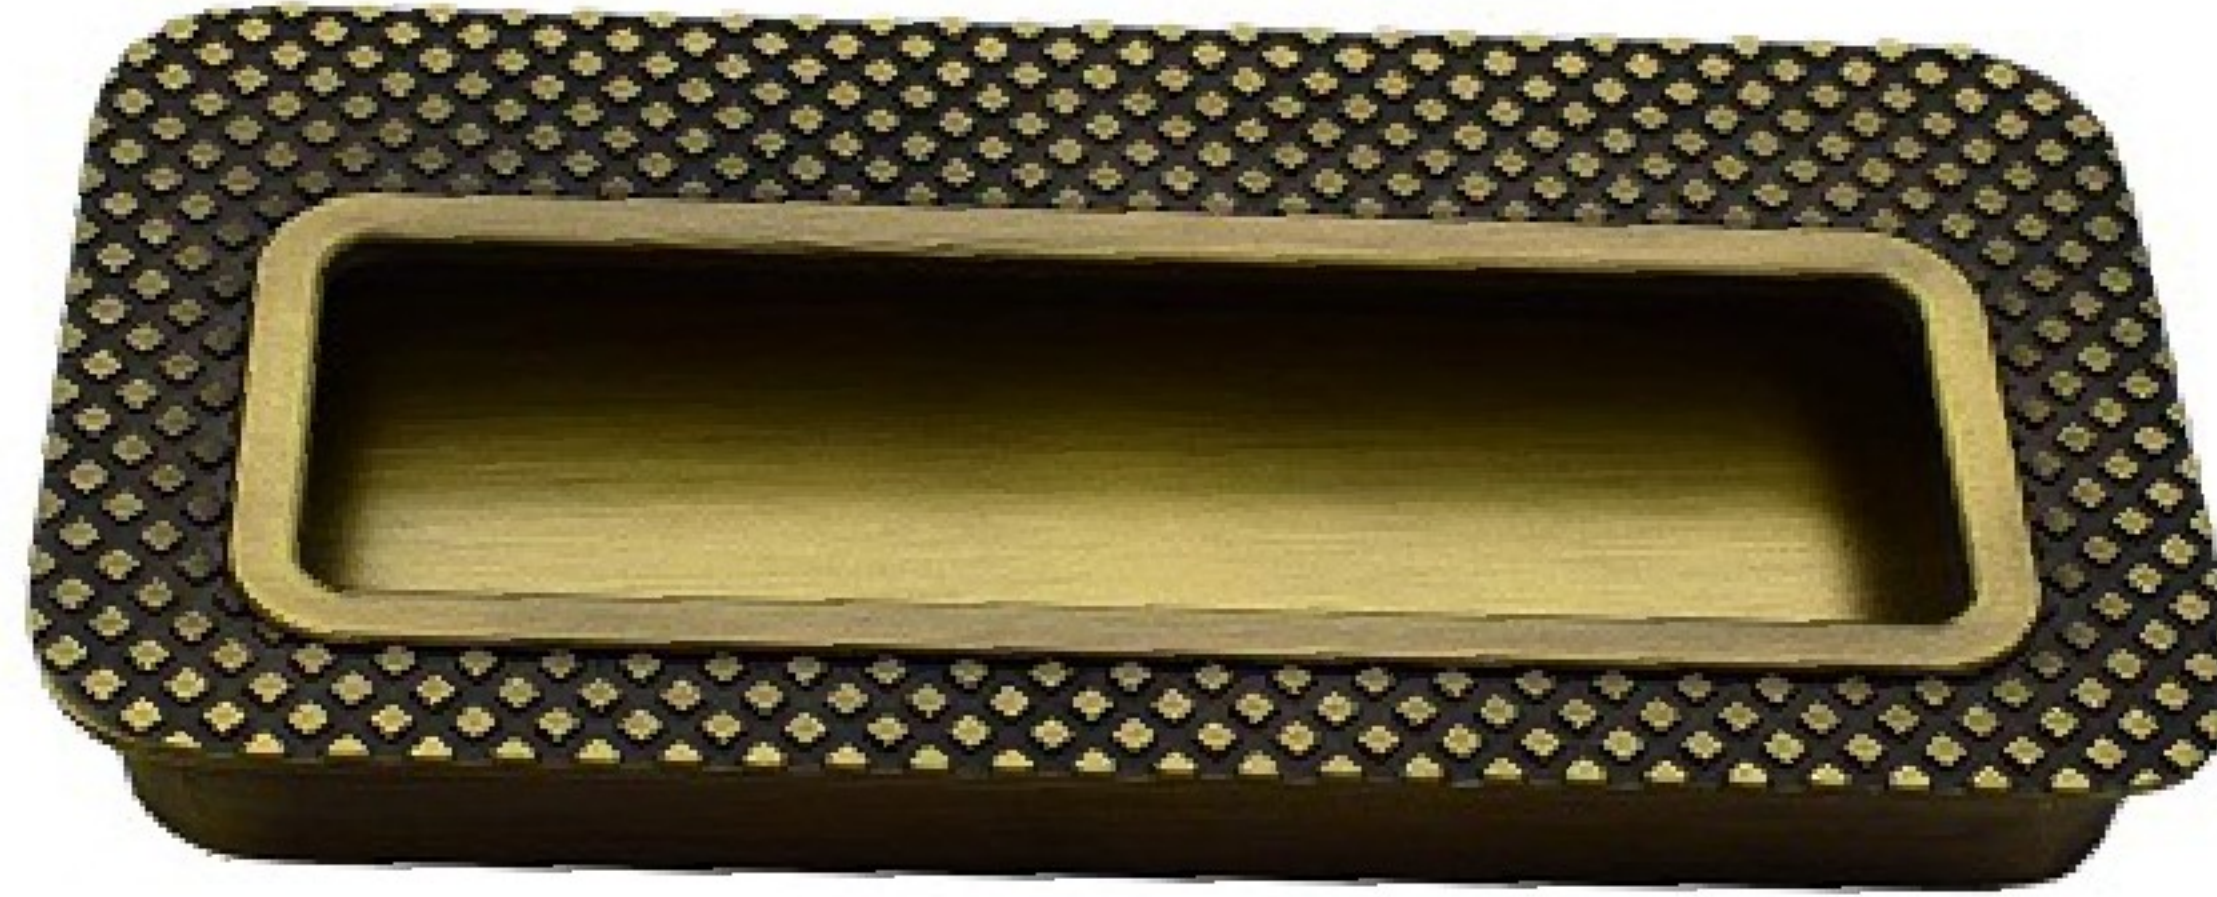

Model : RFH-038

BACK View

FRONT View

L H S View

Finish	Size	Product Code	C	L	H	W	H1	T	L1	W1
MT	96mm	RFH-038 96	96	108	15	54	13	6	102	43
CP										
SP										
MC										
BM										
RG										
BA										
CA										

FINISH:

MT	CP	SP	MC	BM	RG	BA	CA
							
Matt	Chrome	Satin	Matt Chrome	Black Matt	Rose Gold	Brass Antique	Copper Antique

[★ Best Sellers.]