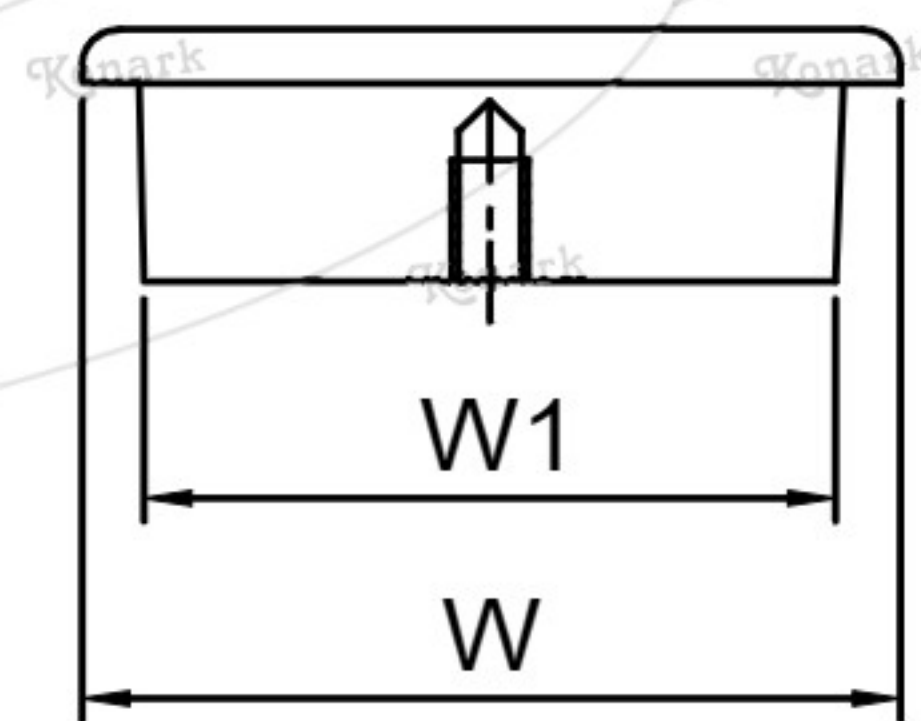

Model : RFH-039

BACK View

FRONT View

L H S View

Finish	Size	Product Code	C	L	H	W	H1	T	L1	W1
MT CP SP MC BM RG BA CA	96mm	RFH-039 96	96	120	14	43	11	6	106	36

FINISH:

MT	CP	SP	MC	BM	RG	BA	CA
							
Matt	Chrome	Satin	Matt Chrome	Black Matt	Rose Gold	Brass Antique	Copper Antique