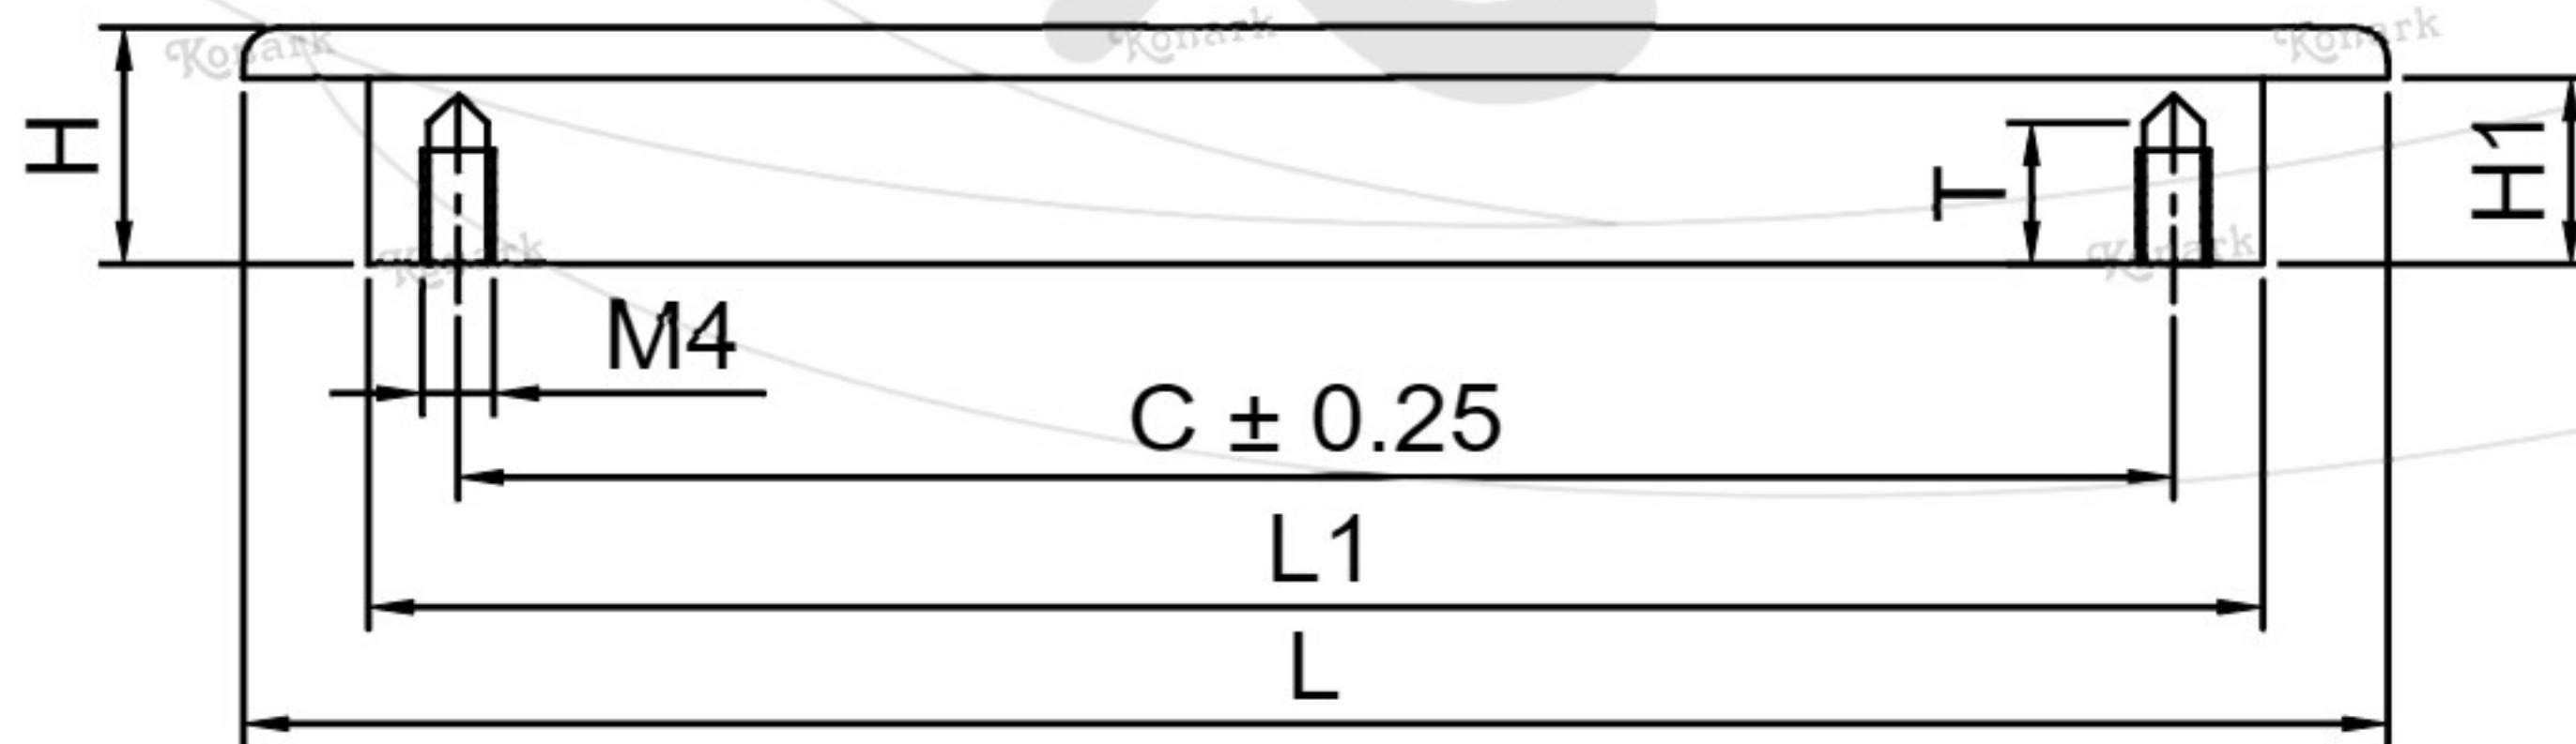

Model : RFH-039

BACK View

FRONT View

L H S View

Finish	Size	Product Code	C	L	H	W	H1	T	L1	W1
MT CP SP MC BM RG BA CA	96mm	RFH-039 96	96	120	14	43	11	6	106	36

FINISH:

MT	CP	SP	MC	BM	RG	BA	CA
							
Matt	Chrome	Satin	Matt Chrome	Black Matt	Rose Gold	Brass Antique	Copper Antique