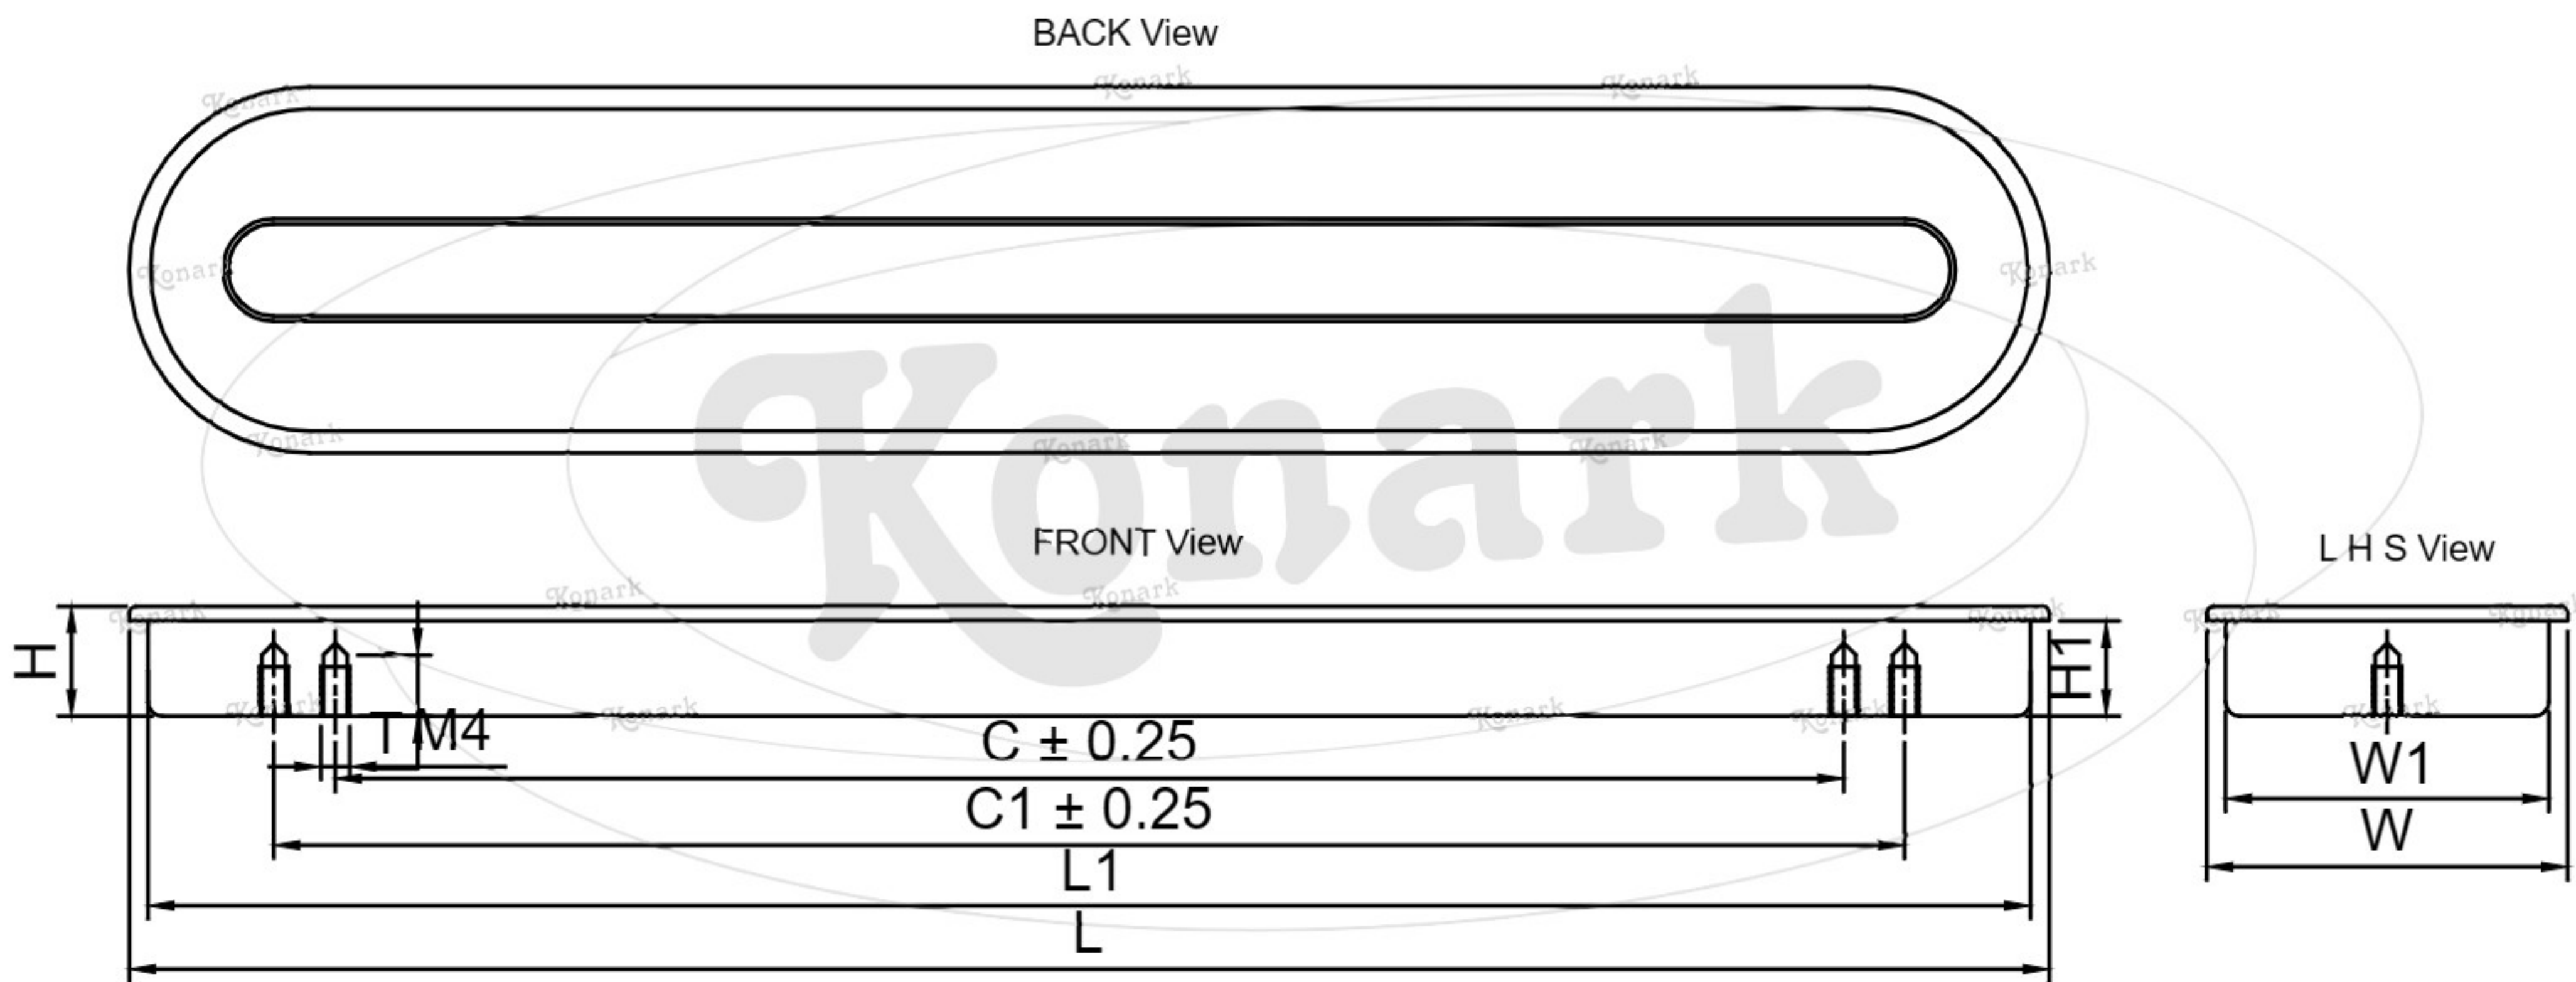

Model : RFH-040

Finish	Size	Product Code	C	L	H	W	H1	T	L1	W1
MT CP SP MC BM RG BA CA	224mm	RFH-040 224	224	266	15	50	13	6	261	45

FINISH:

MT	CP	SP	MC	BM	RG	BA	CA
							
Matt	Chrome	Satin	Matt Chrome	Black Matt	Rose Gold	Brass Antique	Copper Antique